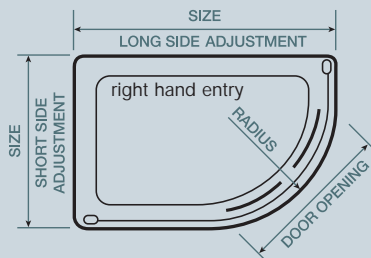

off-set quadrant

An alternative to a quadrant, the off-set quadrant has a larger showering area with two easy glide doors for easy access. The enclosure is reversible for left or right hand fitting and is available in two size options. This enclosure will seamlessly blend into any bathroom.

For complete peace of mind fit with the Tuff-Max Lite off-set quadrant shower tray available in left or right hand fit, see page 26 for more details.