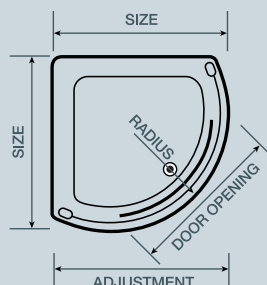

## contents

- page 4 quadrant, 800mm, 900mm & 1000mm
- page 6 d-shape quadrant, 925mm
- page 8 off-set quadrant, 800mm x 1200mm & 900mm x 1200mm
- page 10 double door teardrop quadrant, 800mm, 900mm & 1000mm
- page 12 single door, centre opening teardrop quadrant, 900mm & 1000mm
- page 14 single door, side opening teardrop quadrant, 900mm & 1000mm
- page 16 pivot door, 800mm, 900mm & 1000mm
- page 18 corner entry, 800mm, 900mm & 1000mm
- page 20 single sliding door, 1200mm
- page 22 bow fronted sliding door, 1200mm
- page 24 side panel, 760mm, 800mm, 900mm & 1000mm
- page 25 showerblade
- page 26 Tuff-Max Lite shower trays

# single door, centre opening teardrop quadrant

A new twist on the quadrant, the single door, centre opening quadrant features the new teardrop shape with a large, single sliding door for easy access.

This enclosure must be fitted with the Tuff-Max Lite teardrop quadrant shower tray, see page 26 for more details.

- Frame finish: **polished silver effect**
- Glass pattern: **clear**
- Height: **1850mm**
- Extra features: **chrome die-cast fittings**  
**detachable doors**  
**stylish handles**

12

Size	900mm x 900mm	1000mm x 1000mm
Frame Finish	polished silver	polished silver
Glass	clear	clear
Height	1850mm	1850mm
Radius	550mm	550mm
Door Opening	439mm	457mm
Adjustment	862mm - 882mm	974mm - 990mm
Enclosure Code	FEN0603AQU	FEN0604AQU
RRP ex VAT	£407.66	£424.68
RRP inc VAT	£479.00	£499.00
Tray Height	55mm	55mm
Tray Code	FTR0176AQU	FTR0177AQU
RRP ex VAT	£101.28	£109.79
RRP inc VAT	£119.00	£129.00