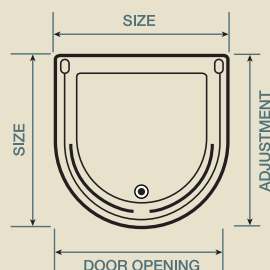

adjustment

gel magnet closing

6mm toughened glass