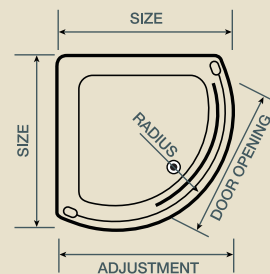

## contents

- page 4 quadrant, 800mm, 900mm & 1000mm
- page 6 d-shape quadrant, 925mm
- page 8 off-set quadrant, 800mm x 1200mm & 900mm x 1200mm
- page 10 double door teardrop quadrant, 800mm, 900mm & 1000mm
- page 12 single door, centre opening teardrop quadrant, 900mm & 1000mm
- page 14 single door, side opening teardrop quadrant, 900mm & 1000mm
- page 16 pivot door, 800mm, 900mm & 1000mm
- page 18 corner entry, 800mm, 900mm & 1000mm
- page 20 single sliding door, 1200mm
- page 22 bow fronted sliding door, 1200mm
- page 24 side panel, 760mm, 800mm, 900mm & 1000mm
- page 25 showerblade
- page 26 Tuff-Max Lite shower trays

\*1031mm (fixed width)

adjustment

gel magnet closing

6mm toughened glass

- Frame finish: **polished silver effect**
- Glass pattern: **clear**
- Height: **1850mm**
- Extra features: **chrome die-cast fittings**  
**detachable doors**  
**stylish handles**

12

Size	900mm x 900mm	1000mm x 1000mm
Frame Finish	polished silver	polished silver
Glass	clear	clear
Height	1850mm	1850mm
Radius	550mm	550mm
Door Opening	439mm	457mm
Adjustment	862mm - 882mm	974mm - 990mm
Enclosure Code	FEN0603AQU	FEN0604AQU
RRP ex VAT	£407.66	£424.68
RRP inc VAT	£479.00	£499.00
Tray Height	55mm	55mm
Tray Code	FTR0176AQU	FTR0177AQU
RRP ex VAT	£101.28	£109.79
RRP inc VAT	£119.00	£129.00

- Frame finish: **polished silver effect**
- Glass pattern: **clear**
- Height: **1850mm**
- Extra features: **chrome die-cast fittings**  
**detachable doors**  
**stylish handles**

Size	900mm x 900mm	1000mm x 1000mm
Frame Finish	polished silver	polished silver
Glass	clear	clear
Height	1850mm	1850mm
Radius	550mm	550mm
Door Opening	535mm	649mm
Adjustment	862mm - 882mm	974mm - 990mm
Enclosure Code	FEN0601AQU	FEN0602AQU
RRP ex VAT	£407.66	£424.68
RRP inc VAT	£479.00	£499.00
Tray Height	55mm	55mm
Tray Code	FTR0176AQU	FTR0177AQU
RRP ex VAT	£101.28	£109.79
RRP inc VAT	£119.00	£129.00