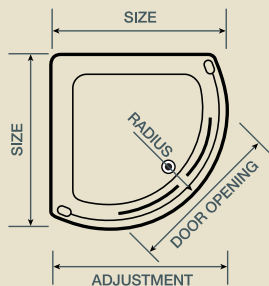

double door teardrop quadrant

The aquanos range includes three options of quadrant. The two door, centre opening teardrop quadrant is perfect where door opening space is limited, as the two sliding doors pull back within the enclosure making no demands on floor space. The curved glass and semi-frameless styling, make this a design classic.

This enclosure must be fitted with the Tuff-Max Lite teardrop quadrant shower tray, see page 26 for more details.

- Frame finish:
  polished silver effect
- Glass pattern:
  clear
- Height:
  1850mm
- Extra features:
  chrome die-cast fittings
  detachable doors
  stylish handles

Size	800mm x 800mm	900mm x 900mm	1000mm x 1000mm
Frame Finish	polished silver	polished silver	polished silver
Glass	clear	clear	clear
Height	1850mm	1850mm	1850mm
Radius	550mm	550mm	550mm
Door Opening	441mm	484mm	484mm
Adjustment	759mm - 781mm	862mm - 882mm	974mm - 990mm
Enclosure Code	FEN0607AQU	FEN0608AQU	FEN0609AQU
RRP ex VAT	£339.57	£365.11	£407.66
RRP inc VAT	£399.00	£429.00	£479.00
Tray Height	55mm	55mm	55mm
Tray Code	FTR0175AQU	FTR0176AQU	FTR0177AQU
RRP ex VAT	£92.77	£101.28	£109.79
RRP inc VAT	£109.00	£119.00	£129.00

adjustment

gel magnet closing

6mm toughened glass