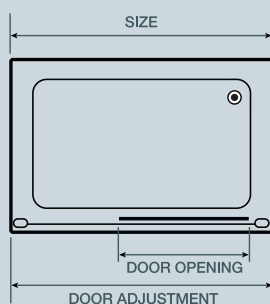

sliding door

The large easy glide, sliding door makes a spacious recess enclosure or can be fitted with a side panel to create a corner fit.

With all the features of the Aquanos range this versatile door can be fitted as a left or right hand fit.

The Tuff-Max Lite rectangular shower tray is available in three size options: 760mm x 1200mm, 800mm x 1200mm and 900mm x 1200mm, see page 26 for more details.

side panel: available in three sizes to combine with a sliding door to form a corner enclosure. See page 24 for full details.

- Frame finish: **polished silver effect**
- Glass pattern: **clear**
- Height: **1850mm**
- Extra features: **chrome die-cast fittings**
  detachable doors
  stylish handles

Size	1200mm
Frame Finish	polished silver
Glass	clear
Height	1850mm
Door Opening	481mm
Adjustment	1158mm - 1205mm
Enclosure Code	FEN0593AQU
RRP ex VAT	£297.02
RRP inc VAT	£349.00
Tray Height	55mm
Tray Size	760mm x 1200mm
Tray Code	FTR0186AQU
RRP ex VAT	£101.28
RRP inc VAT	£119.00
Tray Size	800mm x 1200mm
Tray Code	FTR0187AQU
RRP ex VAT	£109.79
RRP inc VAT	£129.00
Tray Size	900mm x 1200mm
Tray Code	FTR0188AQU
RRP ex VAT	£118.30
RRP inc VAT	£139.00

stylish sh