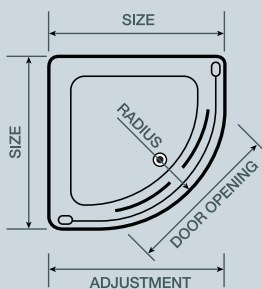

quadrant

New to the Aquanos range is a double sliding door quadrant. Available in three sizes this stylish enclosure will maximise space in any bathroom.

For complete peace of mind fit with the Tuff-Max Lite quadrant shower tray, see page 26 for more details.