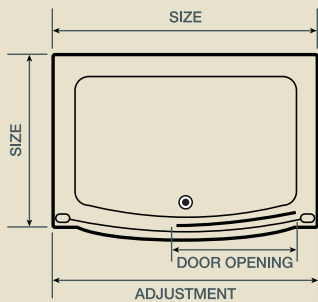

bow front sliding door

A large sliding door with gentle curved lines. Simple styling gives this enclosure a large, airy feel. Fitted on its own in a recess or with a side panel in a corner location.

This enclosure must be fitted with the Tuff-Max Lite bow front shower tray which comes in three size options, see page 26 for more details.

side panel: available in three sizes to combine with a bow front sliding door corner fit to form an enclosure. See page 24 for full details.

- Frame finish: **polished silver effect**
- Glass pattern: **clear**
- Height: **1850mm**
- Extra features: **chrome die-cast fittings**
  detachable doors
  stylish handles

Bow Front Sliding Door (recess fit)

Size	1200mm
Frame Finish	polished silver
Glass	clear
Height	1850mm
Door Opening	485mm
Adjustment	1158mm - 1205mm
Enclosure Code	FEN0594AQU
RRP ex VAT	£365.11
RRP inc VAT	£429.00

Bow Front Sliding Door (corner fit)*

Size	1200mm
Frame Finish	polished silver
Glass	clear
Height	1850mm
Door Opening	485mm
Adjustment	1165mm - 1186mm
Enclosure Code	FEN0595AQU
RRP ex VAT	£365.11
RRP inc VAT	£429.00

*Please note: Only the Bow Front Sliding Door (corner fit) can be used with a side panel to form an enclosure.

Bow Front shower trays

Tray Height	55mm
Tray Size	1200mm x 760mm
Tray Code	FTR0178AQU
RRP ex VAT	£126.81
RRP inc VAT	£149.00
Tray Size	1200mm x 800mm
Tray Code	FTR0179AQU
RRP ex VAT	£135.32
RRP inc VAT	£159.00
Tray Size	1200mm x 900mm
Tray Code	FTR0180AQU
RRP ex VAT	£143.83
RRP inc VAT	£169.00

adjustment

reversible doors

gel magnet closing

6mm toughened glass