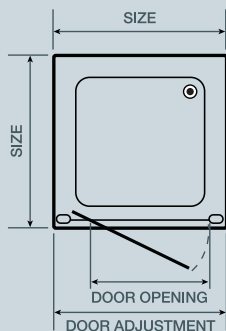

pivot door

The pivot door is a simple, stylish option for a recess or corner location. Smooth pivoting door, a stylish handle, minimal framing and clear glass combine to give a feeling of openness.

For complete peace of mind fit with the Tuff-Max Lite square shower tray, see page 26 for more details.

side panel: available in three sizes to combine with a pivot door to form a corner fit enclosure. See page 24 for full details.

- Frame finish: **polished silver effect**
- Glass pattern: **clear**
- Height: **1850mm**
- Extra features: **chrome die-cast fittings**
  detachable doors
  stylish handles