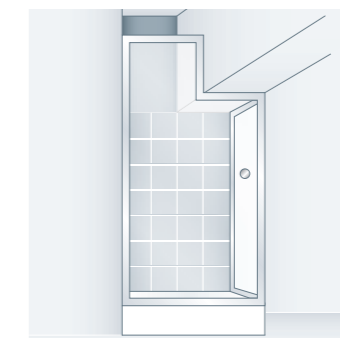

Pivot or Swing Doors and Side Panels can have 'L' shaped or angled top profiles to fit under stairs or in roof spaces etc.