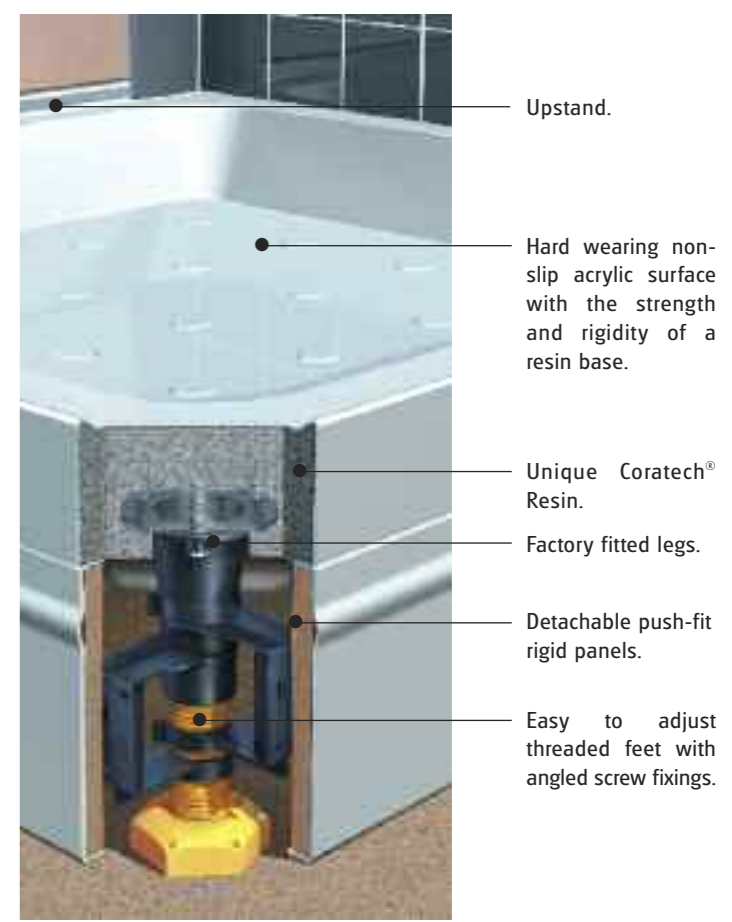

Upstands & Waterguard

Coram's Coratech® Showertrays have either 4 upstands, or upstands and a unique waterguard edge to prevent leaks.