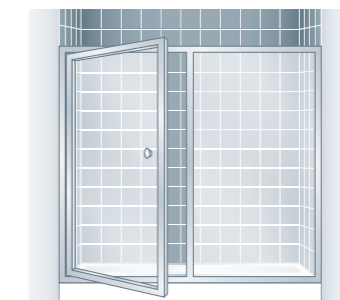

For wide enclosures we can provide extra wide doors and additional panels can be used, positioned at either one or both sides of the door.