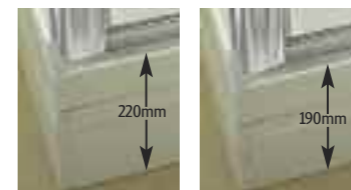

The height can be reduced

The height of the tray can be reduced by up to 30mm by using a trap with a 19mm water seal, fully winding in the legs and trimming the side panels.

Upstand.

Hard wearing non-slip acrylic surface with the strength and rigidity of a resin base.

Unique Coratech® Resin.

Factory fitted legs.

Detachable push-fit rigid panels.

Easy to adjust threaded feet with angled screw fixings.

This product is protected by UK Patent Nos 2318049 and 03275690.