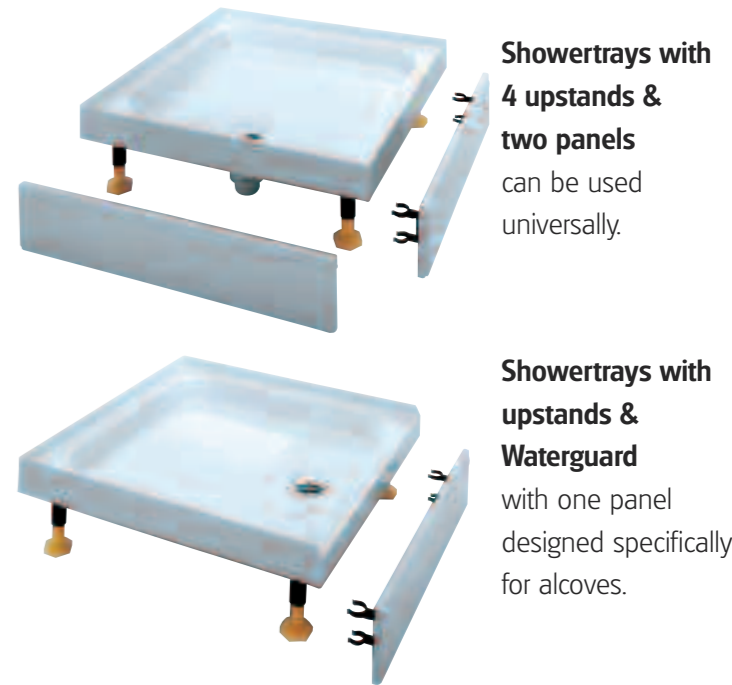

CORAM Coratech[®] Riser Showertrays

Quick-fit in less than 20 minutes

The most sturdy legs & feet

The showertray is supplied with factory fitted legs. You simply screw in the hexagonal feet, which can then be simply adjusted by hand to level the tray and the angled screw holes make the feet easy to fix in position.

Rigid easy to trim panels

Unlike many other trays, which have flimsy plastic panels that are difficult to cut, Coram's rigid panels are easy to trim to size.

The best panel fixing

The panels are attached with specially designed push-on spring clips that are screw fixed to the back of the panels. These provide the fastest and neatest installation that is far superior to other types of showertray, which have unsightly corner joints and flimsy, poorly fitting plastic panels that need to be fixed with sealant.

The height can be reduced

The height of the tray can be reduced by up to 30mm by using a trap with a 19mm water seal, fully winding in the legs and trimming the side panels.

This product is protected by UK Patent Nos 2318049 and 03275690.

Upstands & Waterguard

Coram's Coratech[®] Showertrays have either 4 upstands, or upstands and a unique waterguard edge to prevent leaks.

CORAM Coratech® Riser Showertrays

For site conditions, such as solid floors, where the plumbing connections cannot be recessed into the floor, a riser showertray offers an easier, lower cost alternative to building a plinth. The plumbing connections are concealed beneath the 220mm high tray, which offers easy access via removable panels (see page 35).