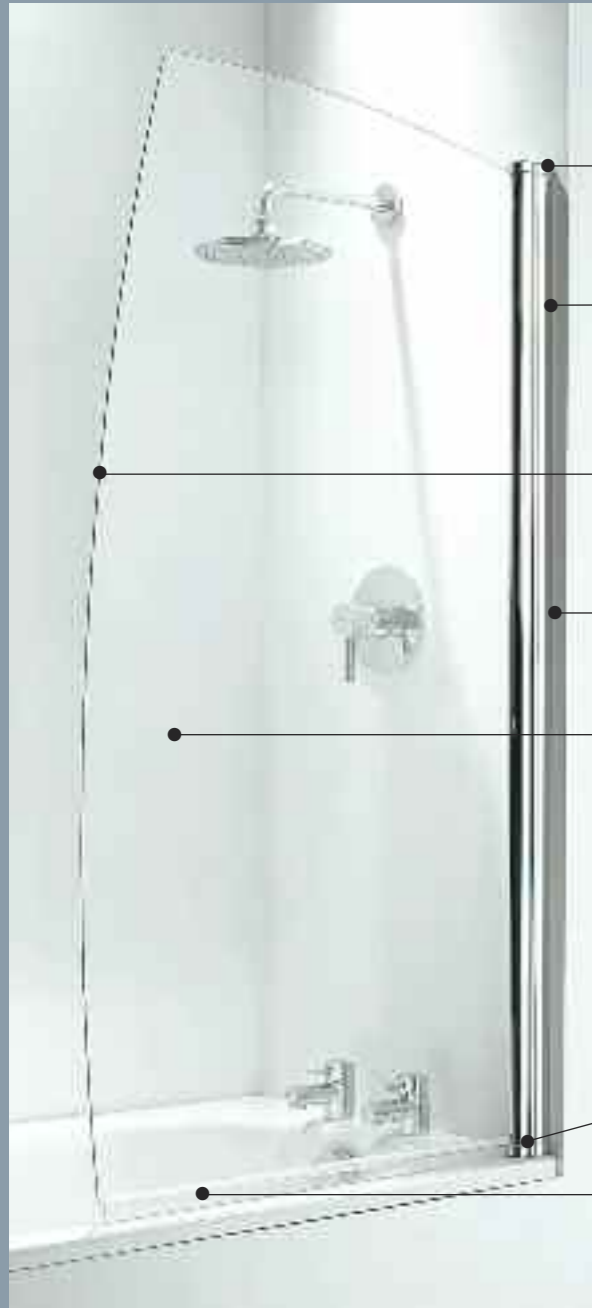

When used with a Coram Enclosure.
For full guarantee details see page 43.

Bathscreens

Coram bathscreens are simply the best designed bathscreens you can buy.

Unique patented levelling system.

High quality corrosion resistant aluminium frame complies with BS6496.