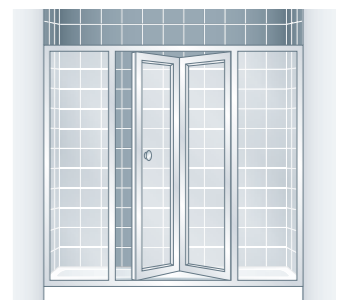

For wide enclosures we can provide extra wide doors and additional panels can be used, positioned at either one or both sides of the door.