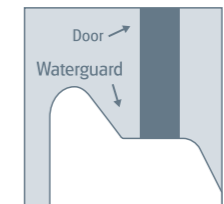

This product is protected by UK Patent Nos 2318049 and 03275690.

Upstands & Waterguard

Coram's Coratech® Showertrays have either 4 upstands, or upstands and a unique waterguard edge to prevent leaks.