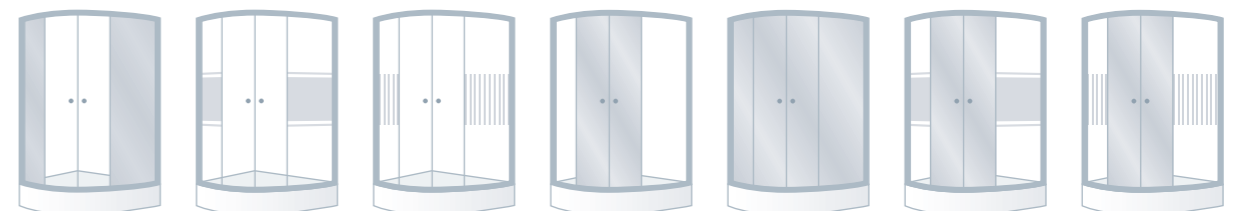

POLISHED SILVER GLASS OPTIONS

You will need to order both a frame pack and a door pack.

Size 1200 x 900mm

FRAME PACK	Satin glass	Modesty 1 glass	Modesty 2 glass	Plain glass	Satin glass	Modesty 1 glass	Modesty 2 glass
Code	PQD 12 SUPF	PQD 12 SM1PF	PQD 12 SM2PF	PQD 12 CUPF	PQD 12 SUPF	PQD 12 SM1PF	PQD 12 SM2PF
Retail Price Exc. VAT	£487.44	£487.44	£487.44	£423.86	£487.44	£487.44	£487.44
Retail Price Inc. VAT	£572.74	£572.74	£572.74	£498.04	£572.74	£572.74	£572.74
DOOR PACK	Plain glass	Plain glass	Plain glass	Satin glass	Satin glass	Satin glass	Satin glass
Code	PQD CUD	PQD CUD	PQD CUD	PQD SUD	PQD SUD	PQD SUD	PQD SUD
Retail Price Exc. VAT	£220.50	£220.50	£220.50	£253.58	£253.58	£253.58	£253.58
Retail Price Inc. VAT	£259.09	£259.09	£259.09	£297.96	£297.96	£297.96	£297.96