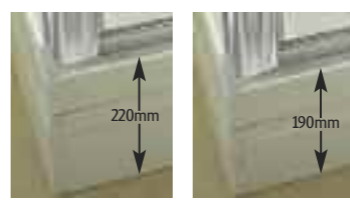

The height can be reduced

The height of the tray can be reduced by up to 30mm by using a trap with a 19mm water seal, fully winding in the legs and trimming the side panels.