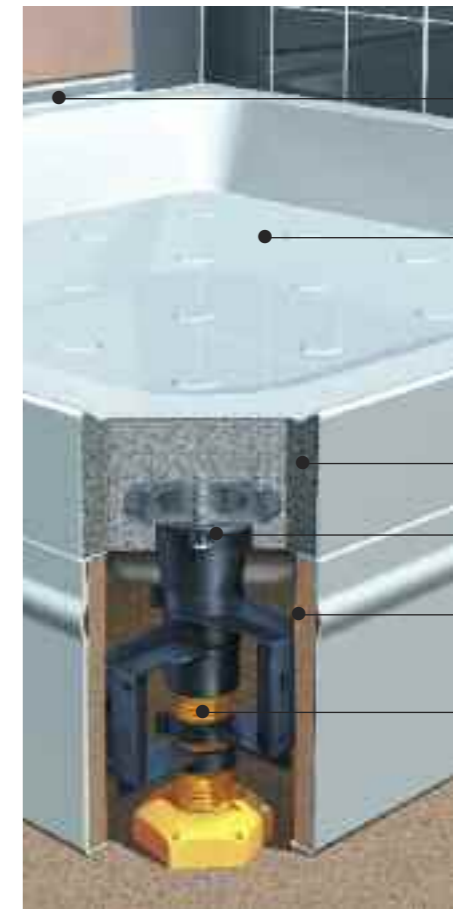

Upstand.

Hard wearing non-slip acrylic surface with the strength and rigidity of a resin base.

Unique Coratech® Resin.

Factory fitted legs.

Detachable push-fit rigid panels.

Easy to adjust threaded feet with angled screw fixings.

This product is protected by UK Patent Nos 2318049 and 03275690.

Upstands & Waterguard

Coram's Coratech® Showertrays have either 4 upstands, or upstands and a unique waterguard edge to prevent leaks.