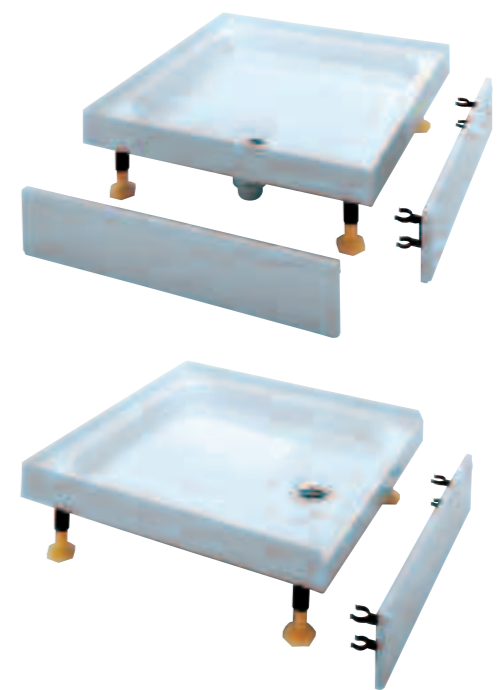

Rigid easy to trim panels

Unlike many other trays, which have flimsy plastic panels that are difficult to cut, Coram's rigid panels are easy to trim to size.

The best panel fixing

The panels are attached with specially designed push-on spring clips that are screw fixed to the back of the panels. These provide the fastest and neatest installation that is far superior to other types of showertray, which have unsightly corner joints and flimsy, poorly fitting plastic panels that need to be fixed with sealant.

The height can be reduced

The height of the tray can be reduced by up to 30mm by using a trap with a 19mm water seal, fully winding in the legs and trimming the side panels.

Upstand.

Hard wearing non-slip acrylic surface with the strength and rigidity of a resin base.

Unique Coratech[®] Resin.

Factory fitted legs.

Detachable push-fit rigid panels.

Easy to adjust threaded feet with angled screw fixings.

This product is protected by UK Patent Nos 2318049 and 03275690.

Upstands & Waterguard

Coram's Coratech[®] Showertrays have either 4 upstands, or upstands and a unique waterguard edge to prevent leaks.

Showertrays with 4 upstands & two panels can be used universally.

Showertrays with upstands & Waterguard with one panel designed specifically for alcoves.