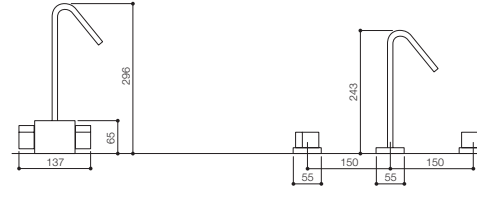

3

4

TECHNICAL INFORMATION

FLOW RANGE

- 01 FLW005 BATH FILLER
- 02 FLW007 BATH SHOWER MIXER
- 03 FLW009 MONO BASIN
- 04 FLW045 3 HOLE BASIN SET
- 05 FLW047 4 HOLE BATH SET
- 06 FLW049 3 HOLE BASIN SET

TAIT LEVER RANGE