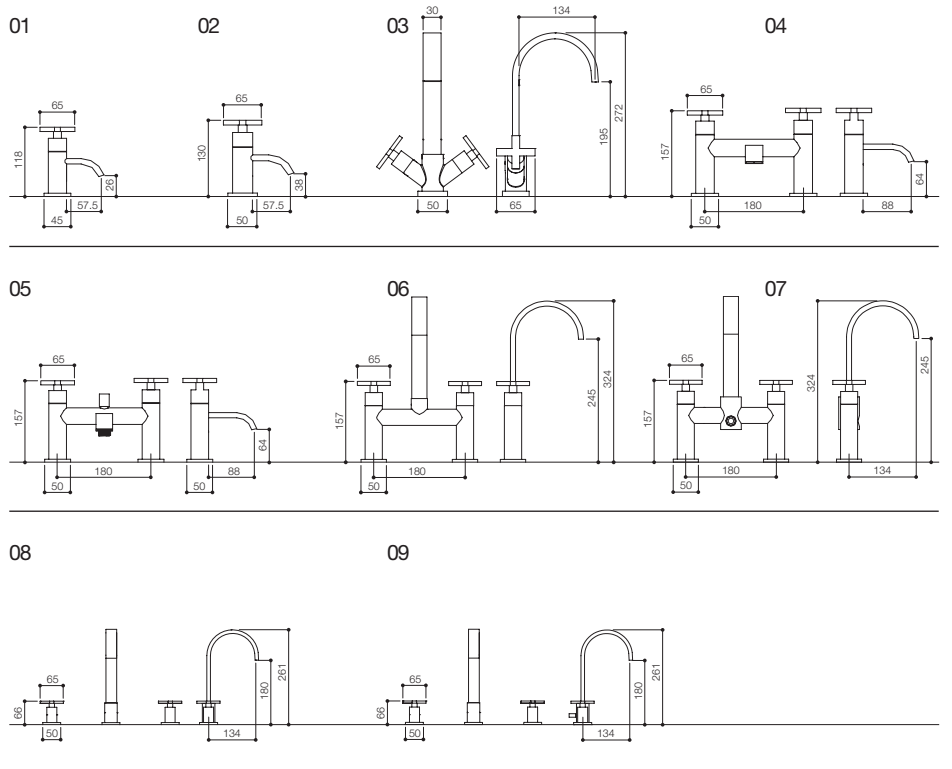

SURF RANGE

- 01 RDX001 BASIN TAPS
- 02 RDX003 BATH TAPS
- 03 RDX009 MONO BASIN
- 04 RDX005 BATH FILLER
- 05 RDX007 BATH SHOWER MIXER
- 06 RDX015 BATH FILLER HIGH SPOUT
- 07 RDX017 BATH SHOWER MIXER HIGH SPOUT
- 08 RDX013 3 HOLE BASIN SET
- 09 RDX049 4 HOLE BATH SET