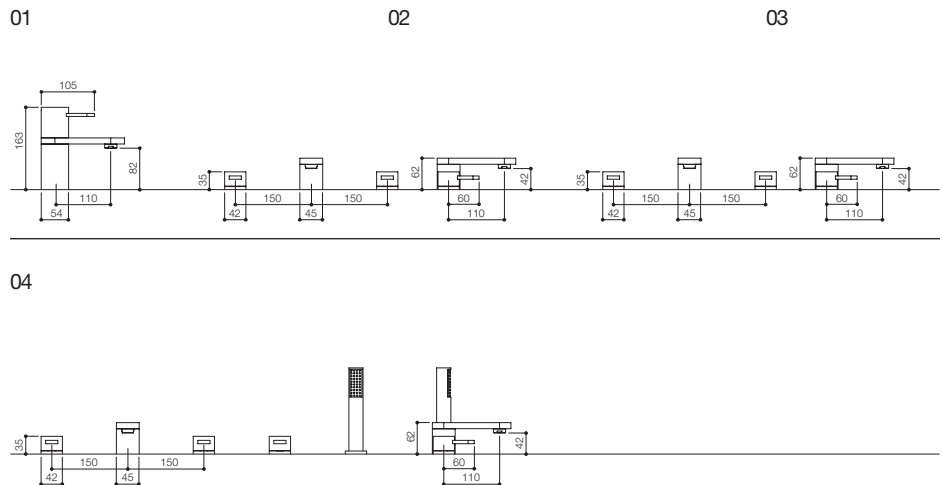

PRODUCT GUIDE

TECHNICAL INFORMATION

TECHNICAL INFORMATION

ARCH RANGE

- 01 ARC009 BASIN MONO
- 02 ARC045 3 HOLE BATH SET
- 03 ARC049 3 HOLE BASIN SET
- 04 ARC057 5 HOLE BATH SET

CIELO RANGE

- 01 CIE009 MONO BASIN
- 02 CIE045 3 HOLE BATH SET
- 03 CIE049 3 HOLE BASIN SET
- 04 CIE057 5 HOLE BATH SET