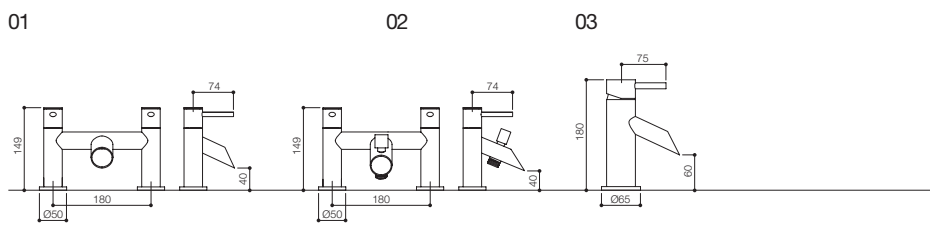

LIU RANGE

- 01 LIU005 BATH FILLER
- 02 LIU007 BATH SHOWER MIXER
- 03 LIU009 BASIN MONO