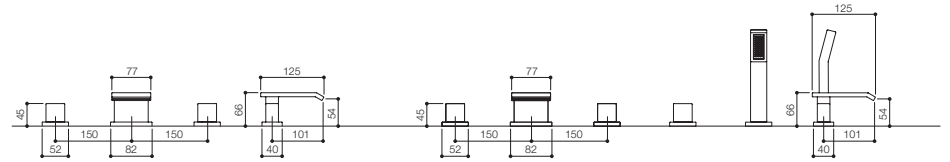

RIO RANGE

- 01 RIO009 MONO BASIN
- 02 RIO045 3 HOLE BATH SET
- 03 RIO049 3 HOLE BASIN SET
- 04 RIO057 5 HOLE BATH SET

01

02

03

04

MILO RANGE

- 01 MIL009 MONO BASIN
- 02 MIL045 3 HOLE BATH SET
- 03 MIL049 3 HOLE BASIN SET
- 04 MIL057 5 HOLE BATH SET

1

2

3

4