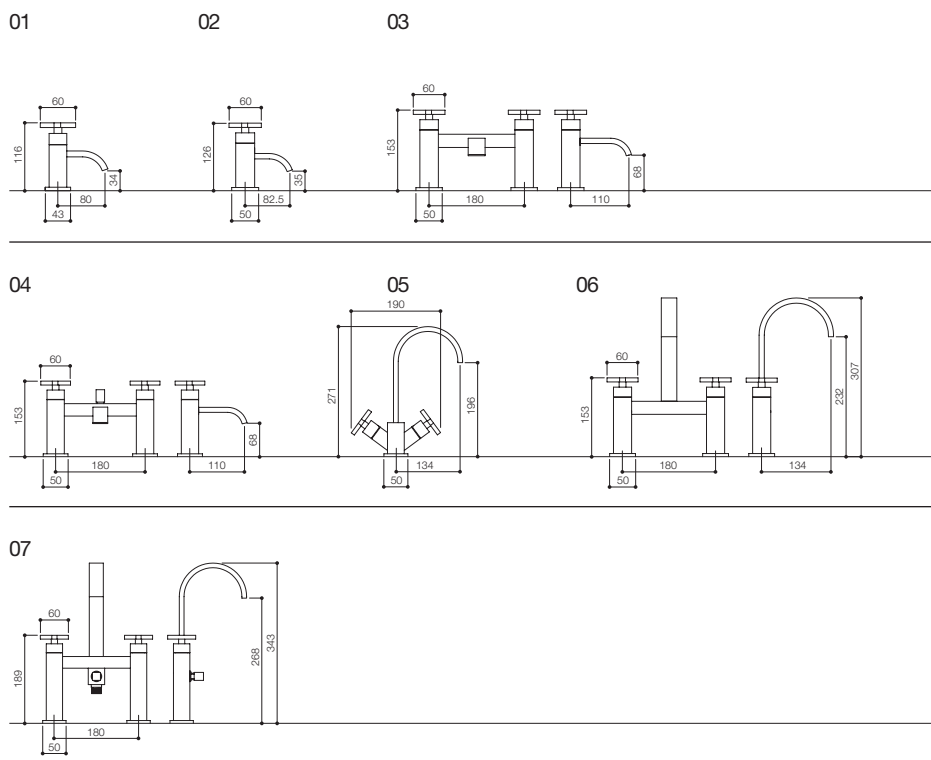

ICE RANGE
FALL CROSS

- 01 IFX001 BASIN TAPS
- 02 IFX003 BATH TAPS
- 03 IFX005 BATH FILLER
- 04 IFX007 BATH SHOWER MIXER
- 05 IFX009 MONO BASIN
- 06 IFX015 BATH FILLER HIGH SPOUT
- 07 IFX017 BSM HIGH SPOUT