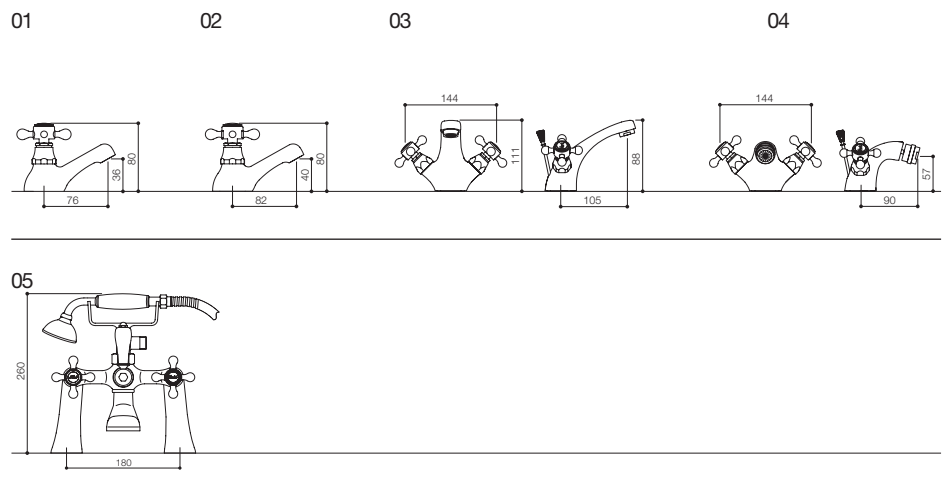

RITZ RANGE

- 01 RZ001 BASIN TAPS
- 02 RZ005 BATH TAPS
- 03 RZ017 MONO BASIN
- 04 RZ021 MONO BIDET
- 05 RZ013 BSM