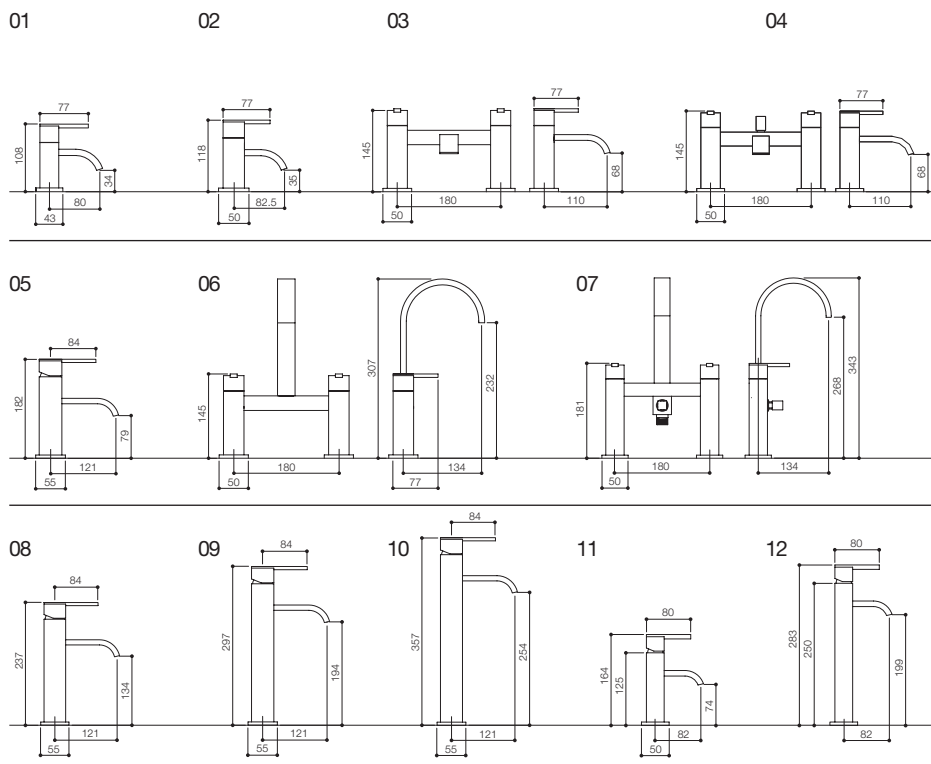

ICE RANGE
FALL LEVER

- 01 IFL001 BASIN TAPS
- 02 IFL003 BATH TAPS
- 03 IFL005 BATH FILLER
- 04 IFL007 BATH SHOWER MIXER
- 05 IFL009 MONO BASIN
- 06 IFL015 BATH FILLER HIGH SPOUT
- 07 IFL017 BSM HIGH SPOUT
- 08 IFL019 FREESTANDING MIXER (S)
- 09 IFL029 FREESTANDING MIXER (M)
- 10 IFL039 FREESTANDING MIXER (L)
- 11 IFL059 CLOAKROOM TAP (S)
- 12 IFL069 CLOAKROOM TAP (L)