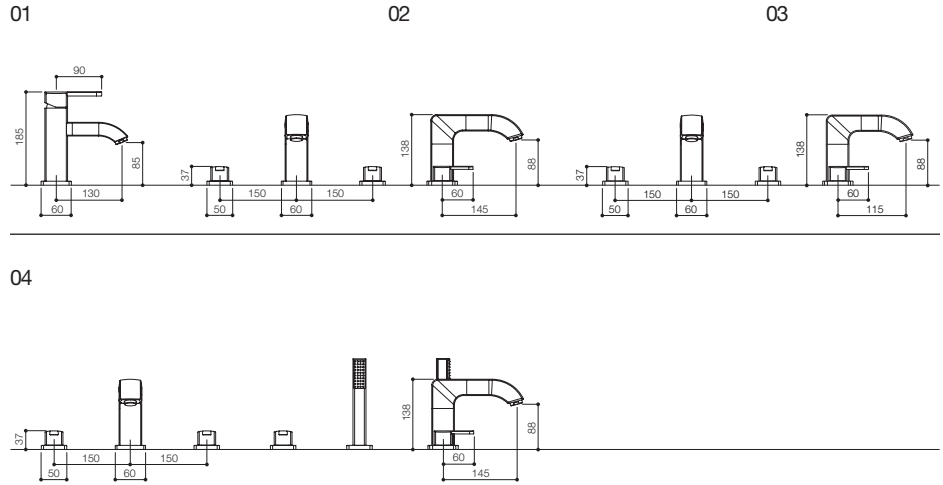

PRODUCT GUIDE

TECHNICAL INFORMATION

TECHNICAL INFORMATION

ARCH RANGE

- 01 ARC009 BASIN MONO
- 02 ARC045 3 HOLE BATH SET
- 03 ARC049 3 HOLE BASIN SET
- 04 ARC057 5 HOLE BATH SET

CIELO RANGE

- 01 CIE009 MONO BASIN
- 02 CIE045 3 HOLE BATH SET
- 03 CIE049 3 HOLE BASIN SET
- 04 CIE057 5 HOLE BATH SET