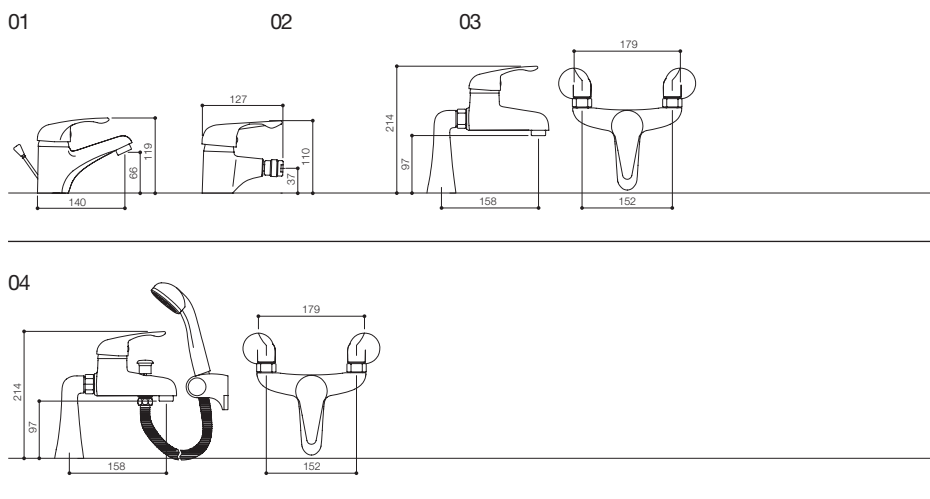

COSMOS RANGE

- 01 COS005 MONO BASIN
- 02 COS007 MONO BIDET
- 03 COS001 BATH FILLER
- 04 COS003 BSM