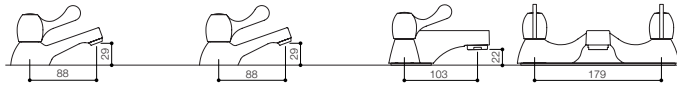

ALPHA RANGE

- 01 AL047 BASIN TAPS
- 02 AL051 BATH TAPS
- 03 AL055 BATH FILLER
- 04 AL059 BSM
- 05 AL063 MONO BASIN
- 06 AL067 MONO BIDET
- 07 KIT129 SINK TAPS
- 08 KIT125 DECK SINK MIXER
- 09 KIT143 MONO SINK MIXER

01

02

03

04

05

06