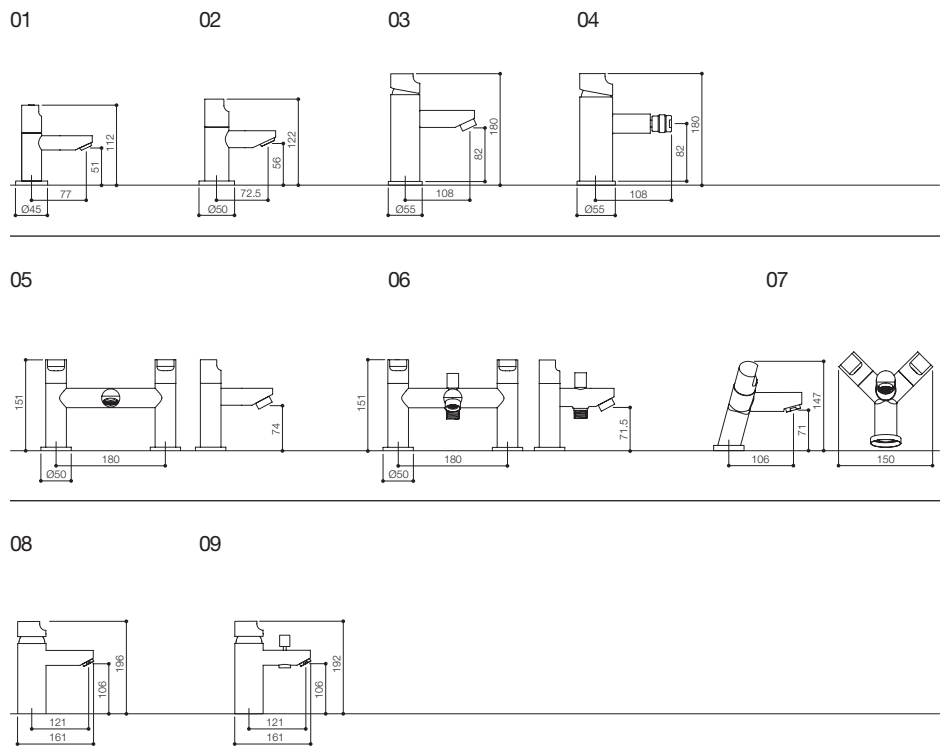

SERIES P RANGE

- 01 SPTH001 BASIN TAPS
- 02 SPTH003 BATH TAPS
- 03 SPTH009 MONO BASIN
- 04 SPTH011 MONO BIDET
- 05 SPTH005 BATH FILLER
- 06 SPTH007 BSM
- 07 SPTH013 DUAL LEVER MONO BASIN
- 08 SPTH015 1 HOLE BATH FILLER
- 09 SPTH017 1 HOLE BSM