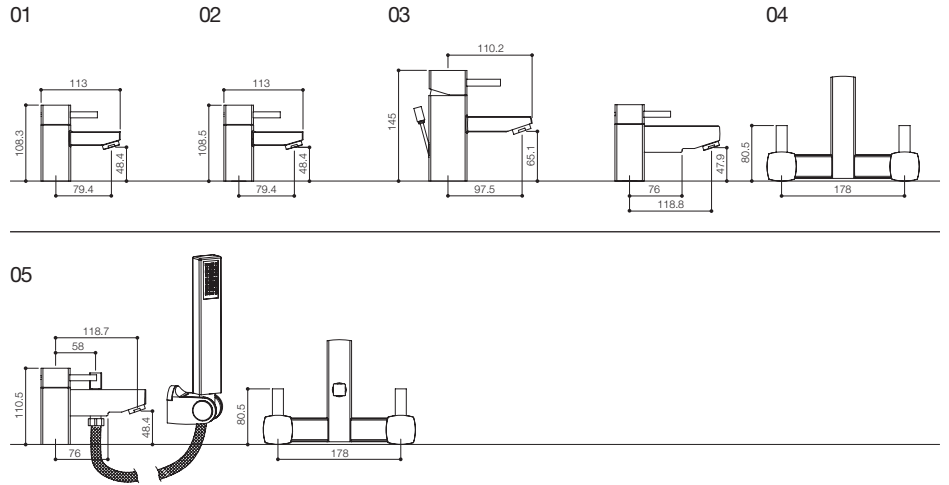

TECHNICAL INFORMATION

QL RANGE

- 01 QZ001 BASIN TAPS
- 02 QZ003 BATH TAPS
- 03 QZ009 MONO BASIN
- 04 QZ005 BATH FILLER
- 05 QZ007 BSM