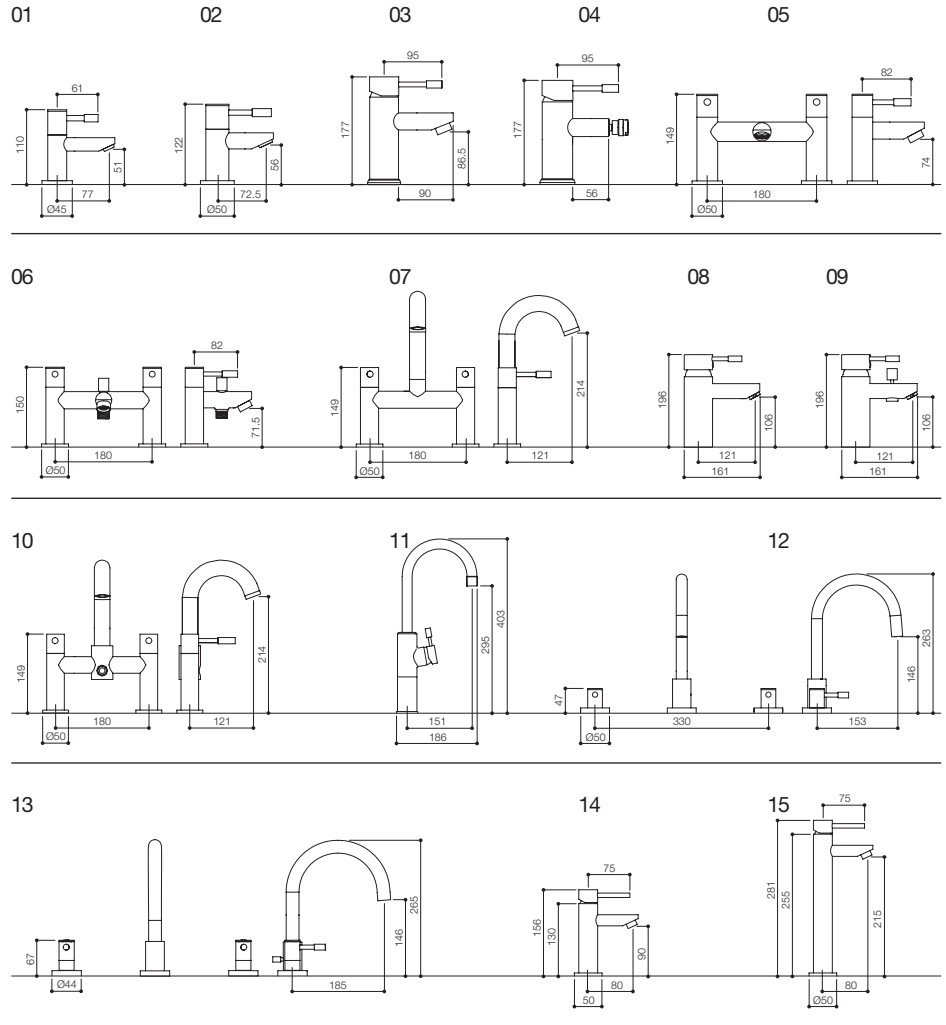

SERIES F RANGE

- 01 SFL001 BASIN TAPS
- 02 SFL003 BATH TAPS
- 03 SFL009 MONO BASIN
- 04 SFL011 MONO BIDET
- 05 SFL005 BATH FILLER
- 06 SFL007 BSM
- 07 SFL017 BATH FILLER HIGH SPOUT
- 08 SFL049 1 HOLE BATH FILLER
- 09 SFL050 1 HOLE BSM
- 10 SFL019 BSM HIGH SPOUT
- 11 SER009 SIDE LEVER MONO BASIN
- 12 SFL049 3 HOLE BASIN SET
- 13 SFL047 4 HOLE BATH SET
- 14 SFL059 CLOAKROOM TAP (S)
- 15 SFL069 CLOAKROOM TAP (L)