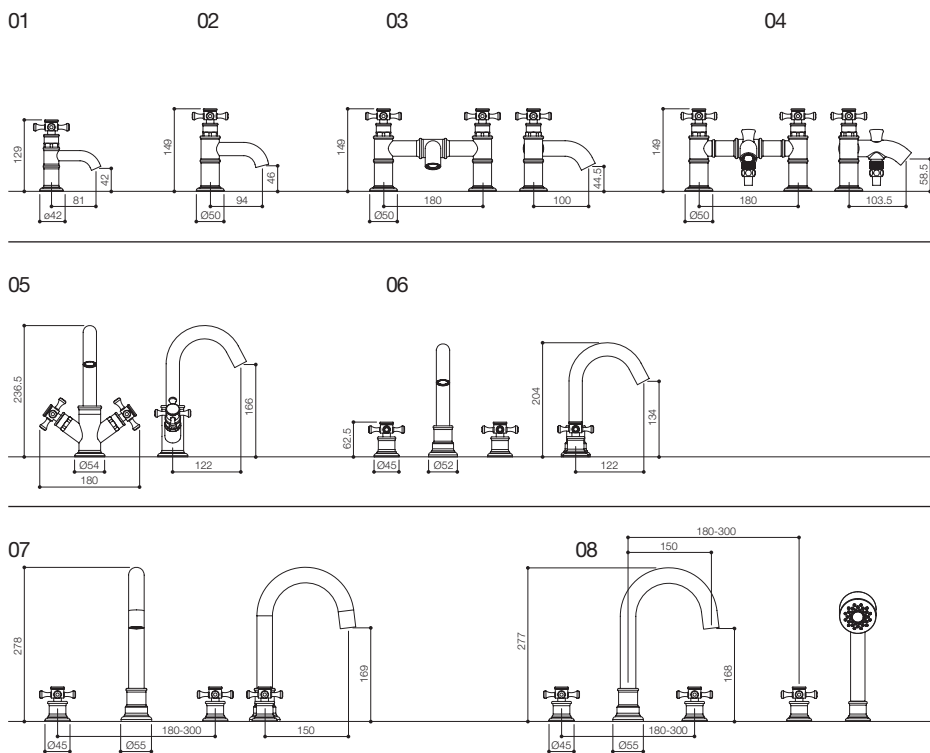

TAIT CROSS RANGE

- 01 TTX001 BASIN TAPS
- 02 TTX003 BATH TAPS
- 03 TTX005 BATH FILLER
- 04 TTX007 BATH SHOWER MIXER
- 05 TTX009 BASIN MONO
- 06 TTX049 3 HOLE BASIN SET
- 07 TTX045 3 HOLE BATH FILLER
- 08 TTX057 5 HOLE BATH SET