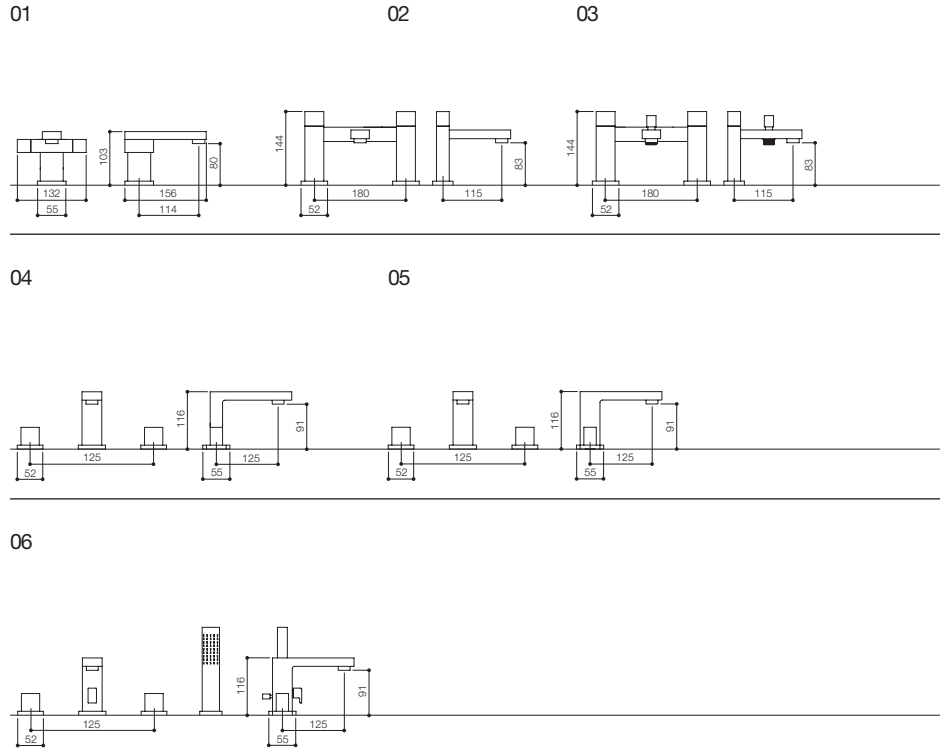

TECHNICAL INFORMATION

BLOX RANGE

- 01 BLX009 BASIN MONO
- 02 BLX005 BATH FILLER
- 03 BLX007 BATH SHOWER MIXER
- 04 BLX049 3 HOLE BASIN SET
- 05 BLX045 3 HOLE BATH SET
- 06 BLX047 4 HOLE BATH SET