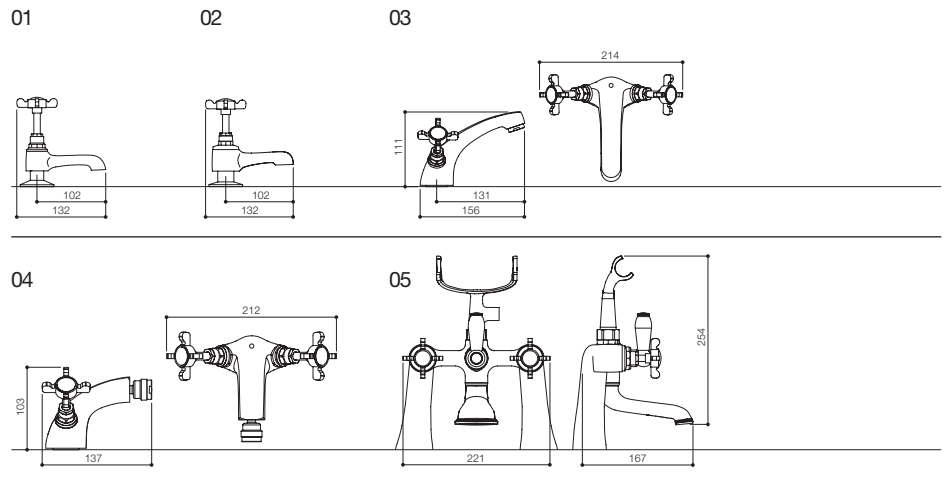

WESTMINSTER RANGE

- 01 WE001 BASIN TAPS
- 02 WE005 BATH TAPS
- 03 WE017 MONO BASIN
- 04 WE021 MONO BIDET
- 05 WE013 BSM