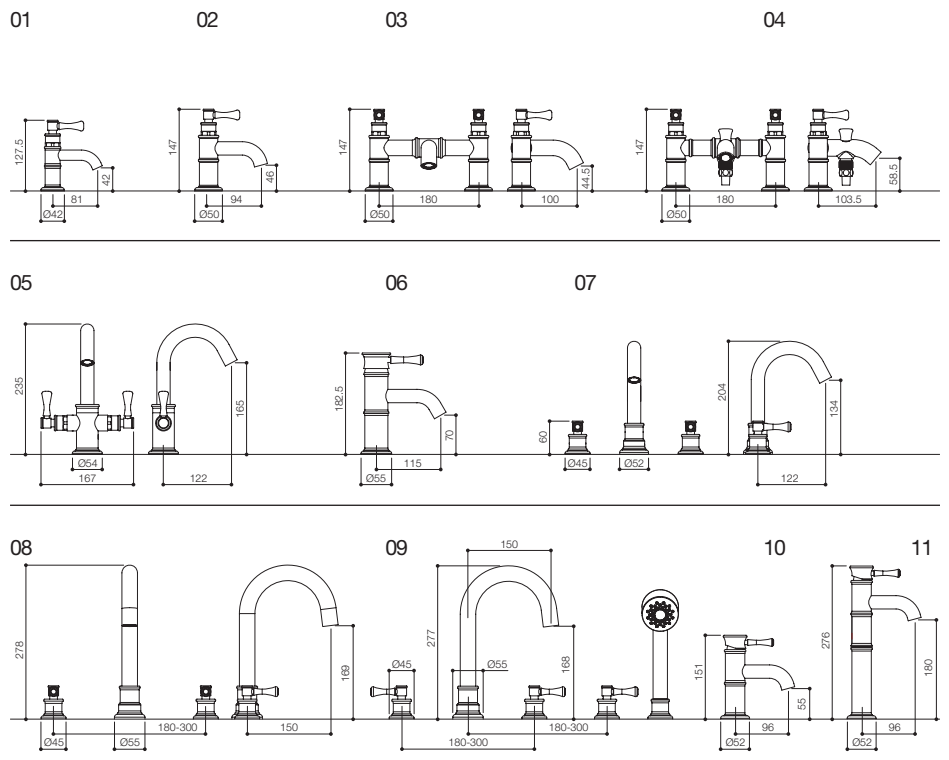

3

4

TECHNICAL INFORMATION

FLOW RANGE

- 01 FLW005 BATH FILLER
- 02 FLW007 BATH SHOWER MIXER
- 03 FLW009 MONO BASIN
- 04 FLW045 3 HOLE BASIN SET
- 05 FLW047 4 HOLE BATH SET
- 06 FLW049 3 HOLE BASIN SET

TAIT LEVER RANGE

- 01 TTL001 BASIN TAPS
- 02 TTL003 BATH TAPS
- 03 TTL005 BATH FILLER
- 04 TTL007 BATH SHOWER MIXER
- 05 TTL009 BASIN MONO
- 06 TTL009A SINGLE LEVER BASIN MONO
- 07 TTL049 3 HOLE BASIN SET
- 08 TTL045 3 HOLE BATH FILLER
- 09 TTL057 5 HOLE BATH SET
- 10 TTL059 3 CLOAKROOM TAP - SMALL
- 11 TTL069 3 CLOAKROOM TAP - LARGE