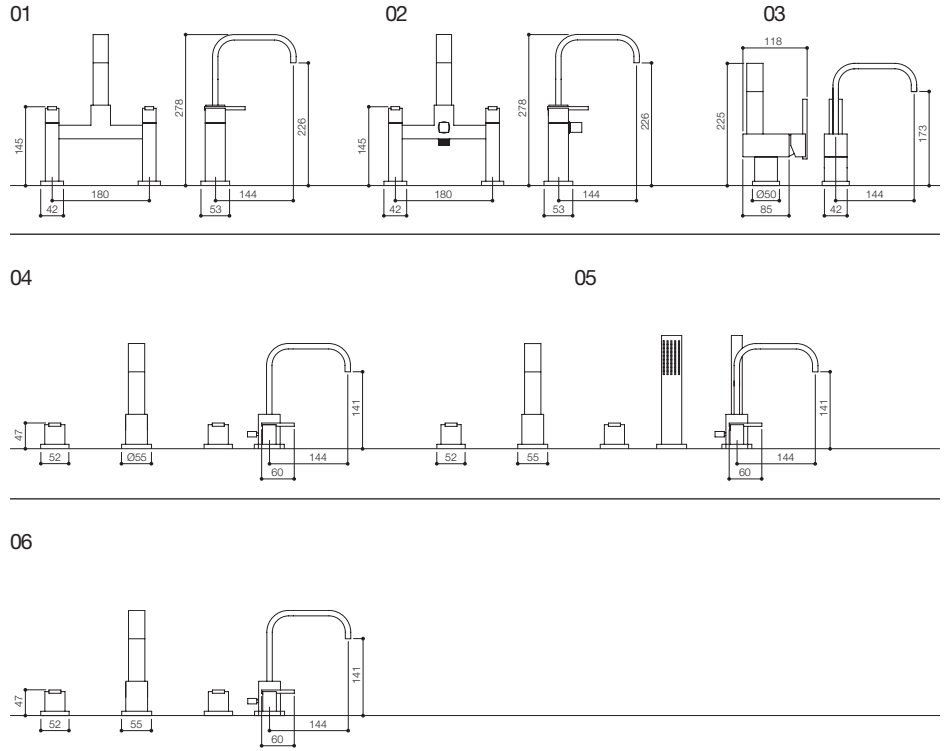

3

4

TECHNICAL INFORMATION

FLOW RANGE

- 01 FLW005 BATH FILLER
- 02 FLW007 BATH SHOWER MIXER
- 03 FLW009 MONO BASIN
- 04 FLW045 3 HOLE BASIN SET
- 05 FLW047 4 HOLE BATH SET
- 06 FLW049 3 HOLE BASIN SET

TAIT LEVER RANGE

- 01 TTL001 BASIN TAPS
- 02 TTL003 BATH TAPS
- 03 TTL005 BATH FILLER
- 04 TTL007 BATH SHOWER MIXER
- 05 TTL009 BASIN MONO
- 06 TTL009A SINGLE LEVER BASIN MONO
- 07 TTL049 3 HOLE BASIN SET
- 08 TTL045 3 HOLE BATH FILLER
- 09 TTL057 5 HOLE BATH SET
- 10 TTL059 3 CLOAKROOM TAP - SMALL
- 11 TTL069 3 CLOAKROOM TAP - LARGE