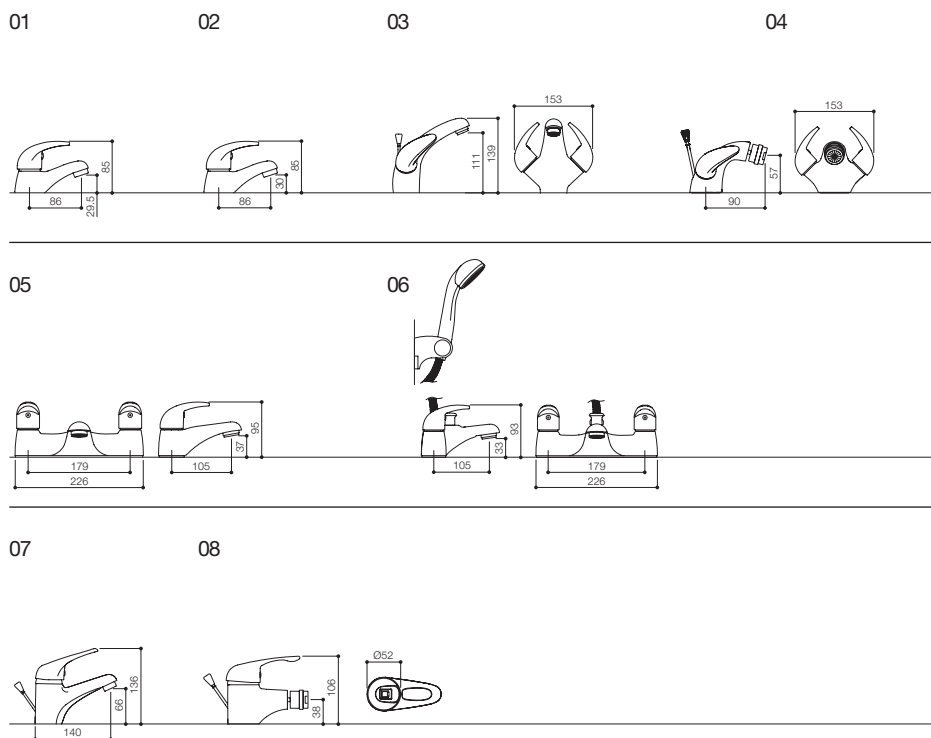

ORION RANGE

- 01 OR001 BASIN TAPS
- 02 OR003 BATH TAPS
- 03 OR009 MONO BASIN
- 04 OR011 MONO BIDET
- 05 OR005 BATH FILLER
- 06 OR007 BSM
- 07 OR013 SINGLE LEVER MONO BASIN
- 08 OR015 SINGLE LEVER MONO BIDET