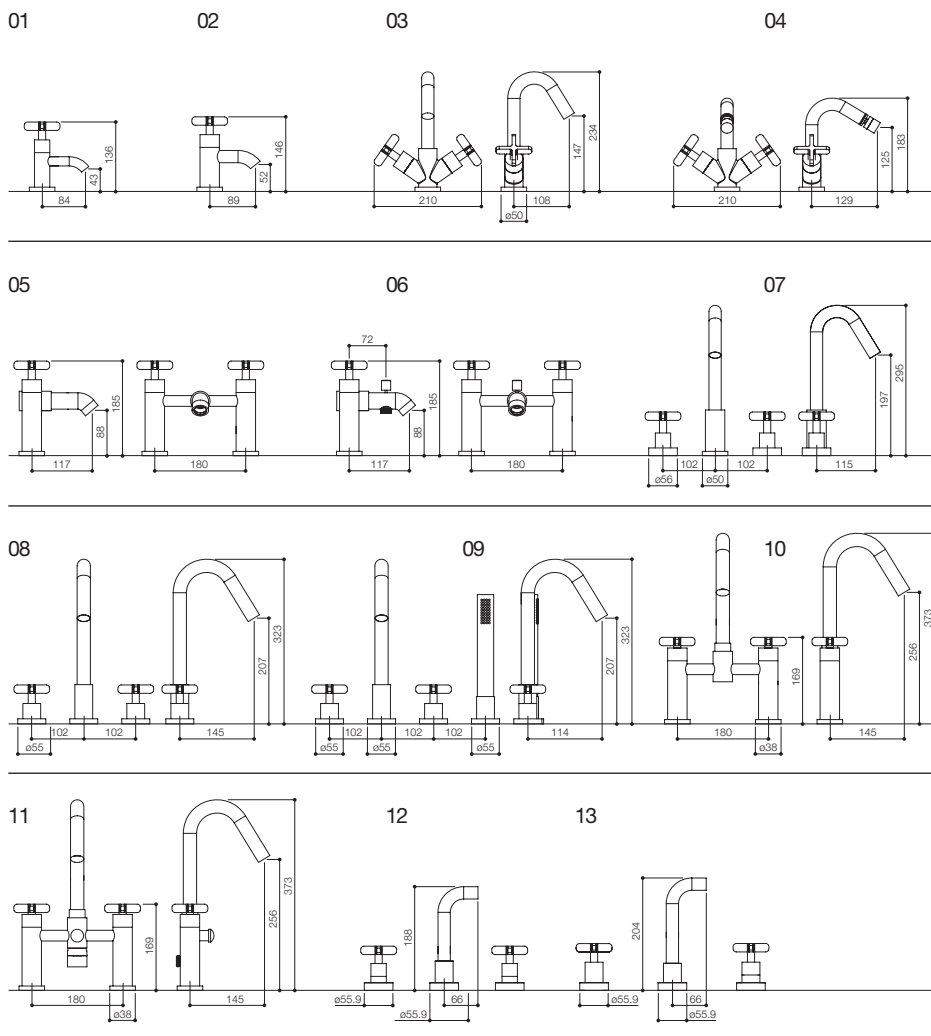

LOLI RANGE

- 01 LOL001 BASIN TAPS
- 02 LOL003 BATH TAPS
- 03 LOL009 BASIN MONO
- 04 LOL011 BIDET MONO
- 05 LOL005 BATH FILLER
- 06 LOL007 BATH SHOWER MIXER
- 07 LOL013 3 HOLE BASIN SET
- 08 LOL015 3 HOLE BATH SET
- 09 LOL021 4 HOLE BATH SET
- 10 LOL023 BATH FILLER HIGH SPOUT
- 11 LOL025 BSM HIGH SPOUT
- 12 LOL017 3 HOLE WALL MOUNTED BASIN SET
- 13 LOL017 3 HOLE WALL MOUNTED BATH FILLER