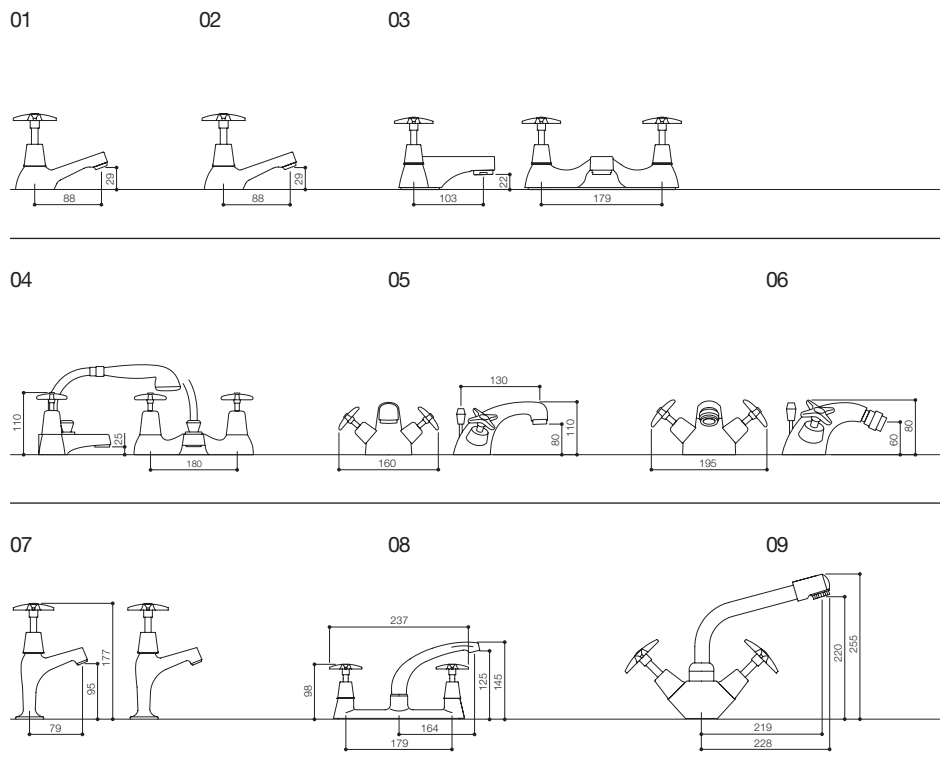

ALPHA RANGE

- 01 AL037 BASIN TAPS
- 02 AL039 BATH TAPS
- 03 AL040 BATH FILLER
- 04 AL041 BATH SHOWER MIXER
- 05 AL043 MONO BASIN
- 06 AL045 MONO BIDET
- 07 KIT131 SINK TAPS
- 08 KIT123 DECK SINK MIXER
- 09 KIT141 MONO SINK MIXER