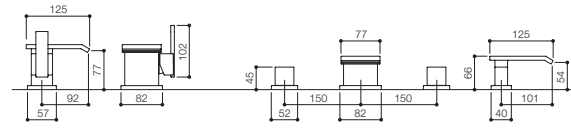

RIO RANGE

- 01 RIO009 MONO BASIN
- 02 RIO045 3 HOLE BATH SET
- 03 RIO049 3 HOLE BASIN SET
- 04 RIO057 5 HOLE BATH SET

01

02