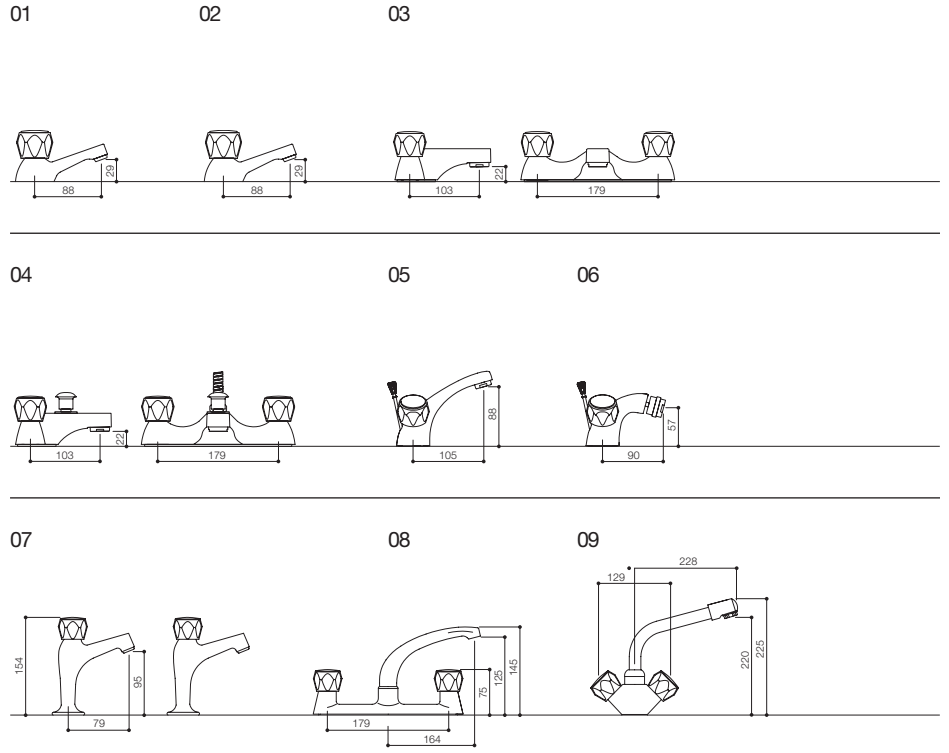

TAPS & SHOWERS

TECHNICAL INFORMATION

ALPHA RANGE

- 01 AL001 BASIN TAPS
- 02 AL005 BATH TAPS
- 03 AL009 BATH FILLER
- 04 AL013 BATH SHOWER MIXER
- 05 AL017 MONO BASIN
- 06 AL021 MONO BIDET
- 07 KIT127 SINK TAPS
- 08 KIT121 DECK SINK MIXER
- 09 KIT133 MONO SINK MIXER