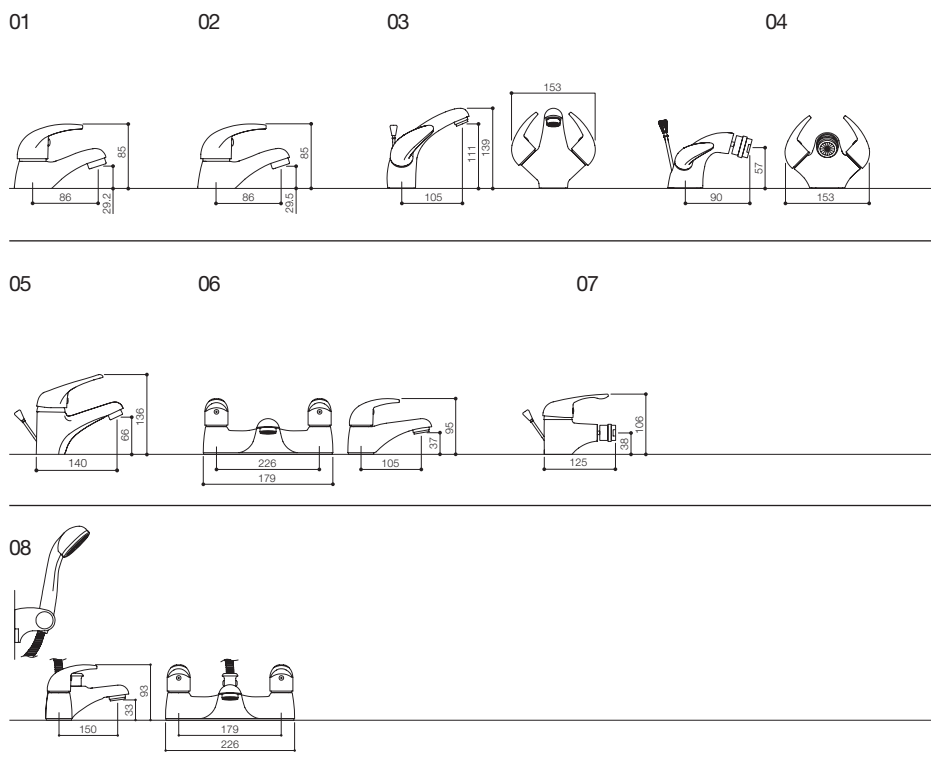

TITAN RANGE

- 01 TT001 BASIN TAPS
- 02 TT003 BATH TAPS
- 03 TT009 MONO BASIN
- 04 TT011 MONO BIDET
- 05 TT013 SINGLE LEVER MONO BASIN
- 06 TT005 BATH FILLER
- 07 TT015 SINGLE LEVER MONO BIDET
- 08 TT007 BATH SHOWER MIXER