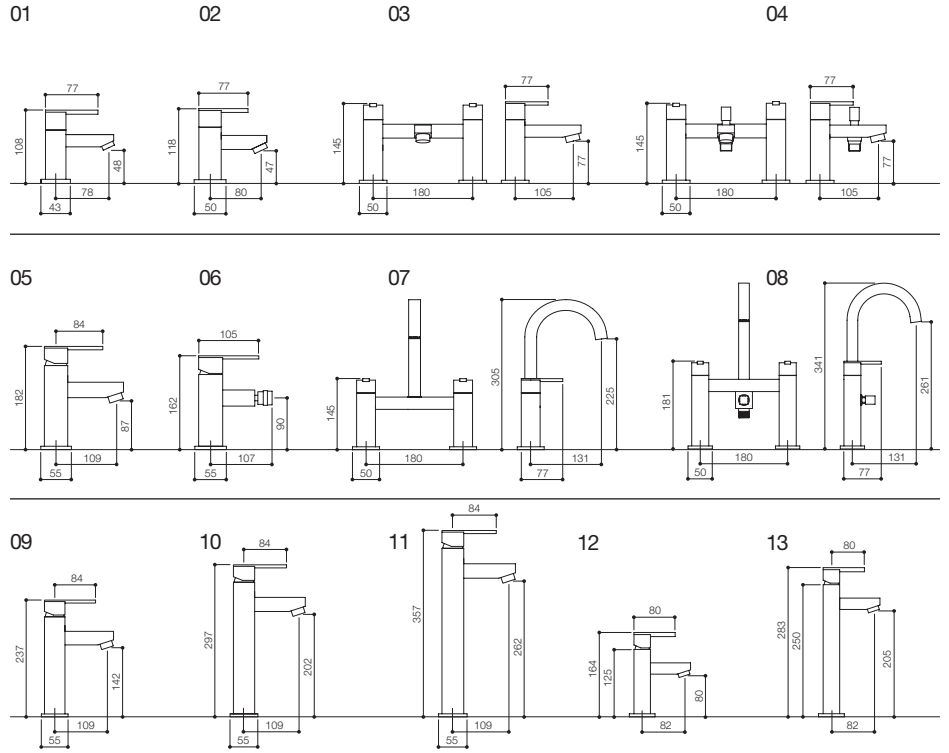

ICE RANGE
FALL CROSS

- 01 IFX001 BASIN TAPS
- 02 IFX003 BATH TAPS
- 03 IFX005 BATH FILLER
- 04 IFX007 BATH SHOWER MIXER
- 05 IFX009 MONO BASIN
- 06 IFX015 BATH FILLER HIGH SPOUT
- 07 IFX017 BSM HIGH SPOUT

TECHNICAL INFORMATION

ICE RANGE QUAD LEVER

- 01 ISL001 BASIN TAPS
- 02 ISL003 BATH TAPS
- 03 ISL005 BATH FILLER
- 04 ISL007 BSM
- 05 ISL009 MONO BASIN
- 06 ISL011 MONO BIDET
- 07 ISL015 BATH FILLER HIGH SPOUT
- 08 ISL017 BSM HIGH SPOUT
- 09 ISL019 FREESTANDING MIXER (S)
- 10 ISL029 FREESTANDING MIXER (M)
- 11 ISL039 FREESTANDING MIXER (L)
- 12 ISL059 CLOAKROOM TAP (S)
- 13 ISL069 CLOAKROOM TAP (L)