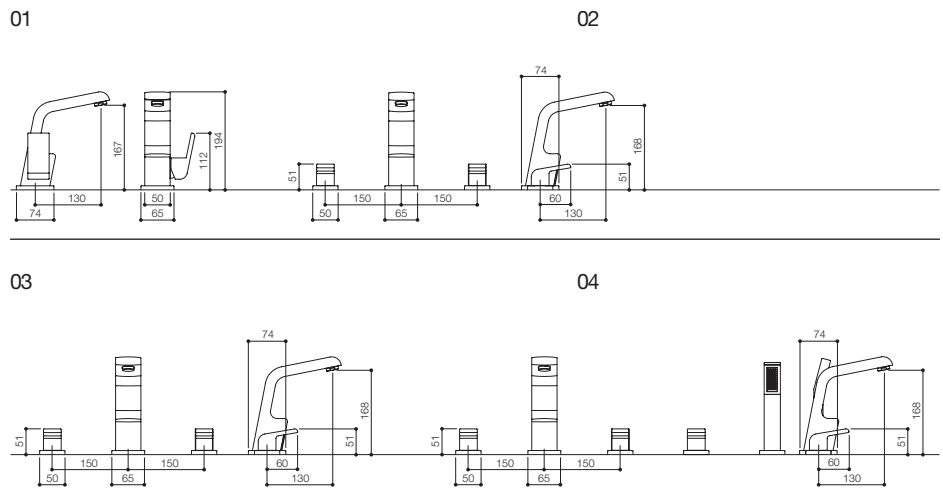

GARCIA RANGE

- 01 GAR009 MONO BASIN
- 02 GAR045 3 HOLE BATH SET
- 03 GAR049 3 HOLE BASIN SET
- 04 GAR057 5 HOLE BATH SET