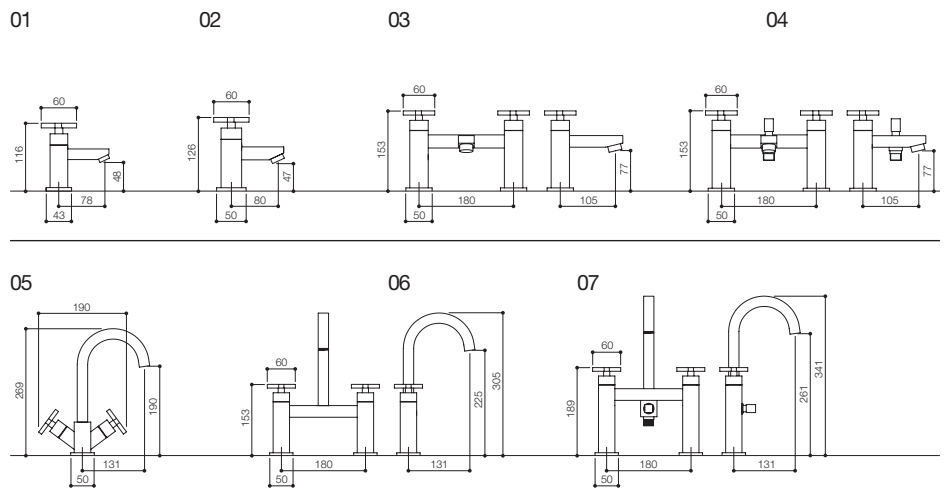

ICE RANGE QUAD CROSS

- 01 ISX001 BASIN TAPS
- 02 ISX003 BATH TAPS
- 03 ISX005 BATH FILLER
- 04 ISX007 BSM
- 05 ISX009 MONO BASIN
- 06 ISX015 BATH FILLER HIGH SPOUT
- 07 ISX017 BSM HIGH SPOUT