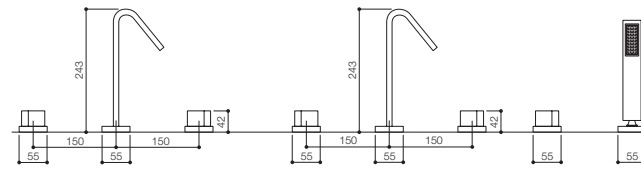

3

4

TECHNICAL INFORMATION

FLOW RANGE

- 01 FLW005 BATH FILLER
- 02 FLW007 BATH SHOWER MIXER
- 03 FLW009 MONO BASIN
- 04 FLW045 3 HOLE BASIN SET
- 05 FLW047 4 HOLE BATH SET
- 06 FLW049 3 HOLE BASIN SET

TAIT LEVER RANGE