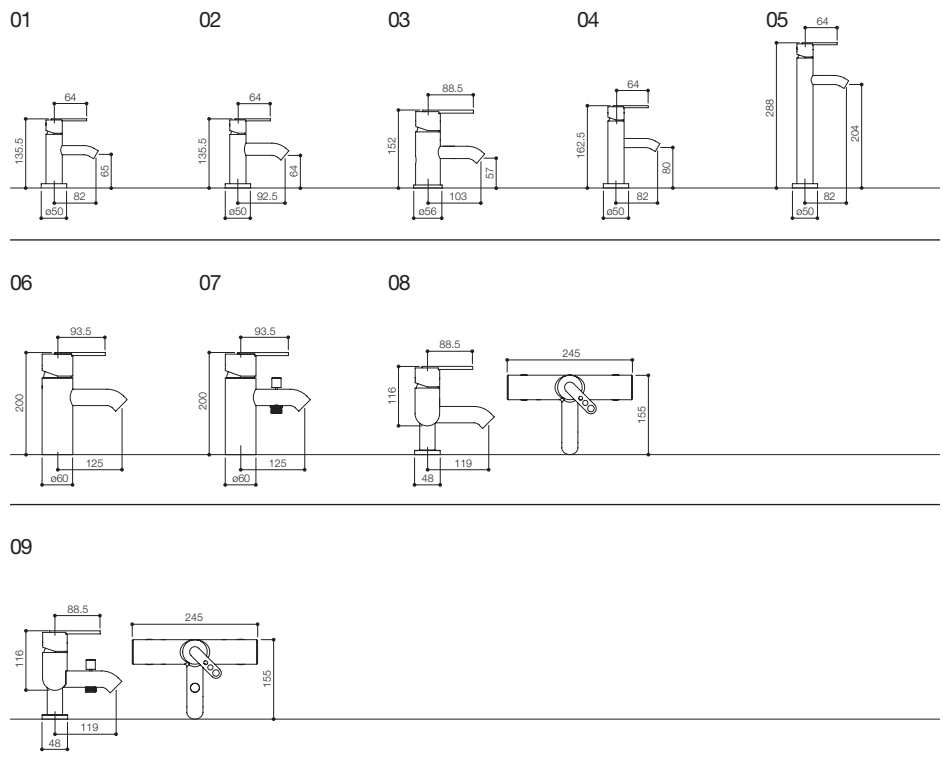

ZOOM RANGE

- 01 PLY001 BASIN TAPS
- 02 PLY003 BATH TAPS
- 03 PLY009 MONO BASIN
- 04 PLY017 CLOAKROOM TAP (S)
- 05 PLY019 CLOAKROOM TAP (L)
- 06 PLY013 1 HOLE BATH FILLER
- 07 PLY015 1 HOLE BSM
- 08 PLY005 BATH FILLER
- 09 PLY007 BATH SHOWER MIXER