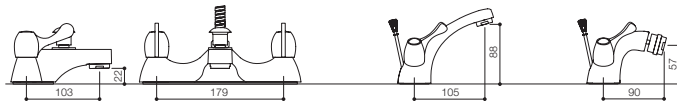

ALPHA RANGE

- 01 AL047 BASIN TAPS
- 02 AL051 BATH TAPS
- 03 AL055 BATH FILLER
- 04 AL059 BSM
- 05 AL063 MONO BASIN
- 06 AL067 MONO BIDET
- 07 KIT129 SINK TAPS
- 08 KIT125 DECK SINK MIXER
- 09 KIT143 MONO SINK MIXER

01

02

03

04

05

06

07

08

09

ALPHA RANGE

- 01 AL027 SELF CLOSING TAPS (L)

01