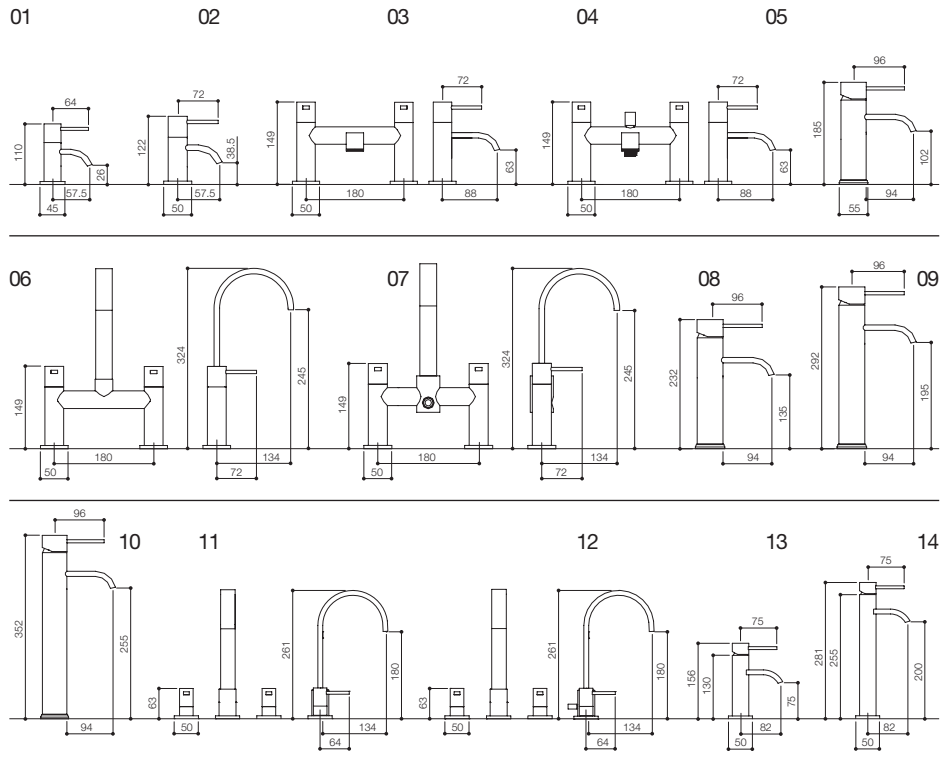

TECHNICAL INFORMATION

ICE RANGE QUAD LEVER

- 01 ISL001 BASIN TAPS
- 02 ISL003 BATH TAPS
- 03 ISL005 BATH FILLER
- 04 ISL007 BSM
- 05 ISL009 MONO BASIN
- 06 ISL011 MONO BIDET
- 07 ISL015 BATH FILLER HIGH SPOUT
- 08 ISL017 BSM HIGH SPOUT
- 09 ISL019 FREESTANDING MIXER (S)
- 10 ISL029 FREESTANDING MIXER (M)
- 11 ISL039 FREESTANDING MIXER (L)
- 12 ISL059 CLOAKROOM TAP (S)
- 13 ISL069 CLOAKROOM TAP (L)

ICE RANGE QUAD CROSS

- 01 ISX001 BASIN TAPS
- 02 ISX003 BATH TAPS
- 03 ISX005 BATH FILLER
- 04 ISX007 BSM
- 05 ISX009 MONO BASIN
- 06 ISX015 BATH FILLER HIGH SPOUT
- 07 ISX017 BSM HIGH SPOUT

WAVE RANGE

- 01 RDL001 BASIN TAPS
- 02 RDL003 BATH TAPS
- 03 RDL005 BATH FILLER
- 04 RDL007 BATH SHOWER MIXER
- 05 RDL009 MONO BASIN
- 06 RDL015 BATH FILLER HIGH SPOUT
- 07 RDL017 BATH SHOWER MIXER HIGH SPOUT
- 08 RDL019 FREESTANDING MONO (S)
- 09 RDL029 FREESTANDING MONO (M)
- 10 RDL039 FREESTANDING MONO (L)
- 11 RDL013 3 HOLE BASIN SET
- 12 RDL049 4 HOLE BATH SET
- 13 RDL059 CLOAKROOM TAP (S)
- 14 RDL069 CLOAKROOM TAP (L)