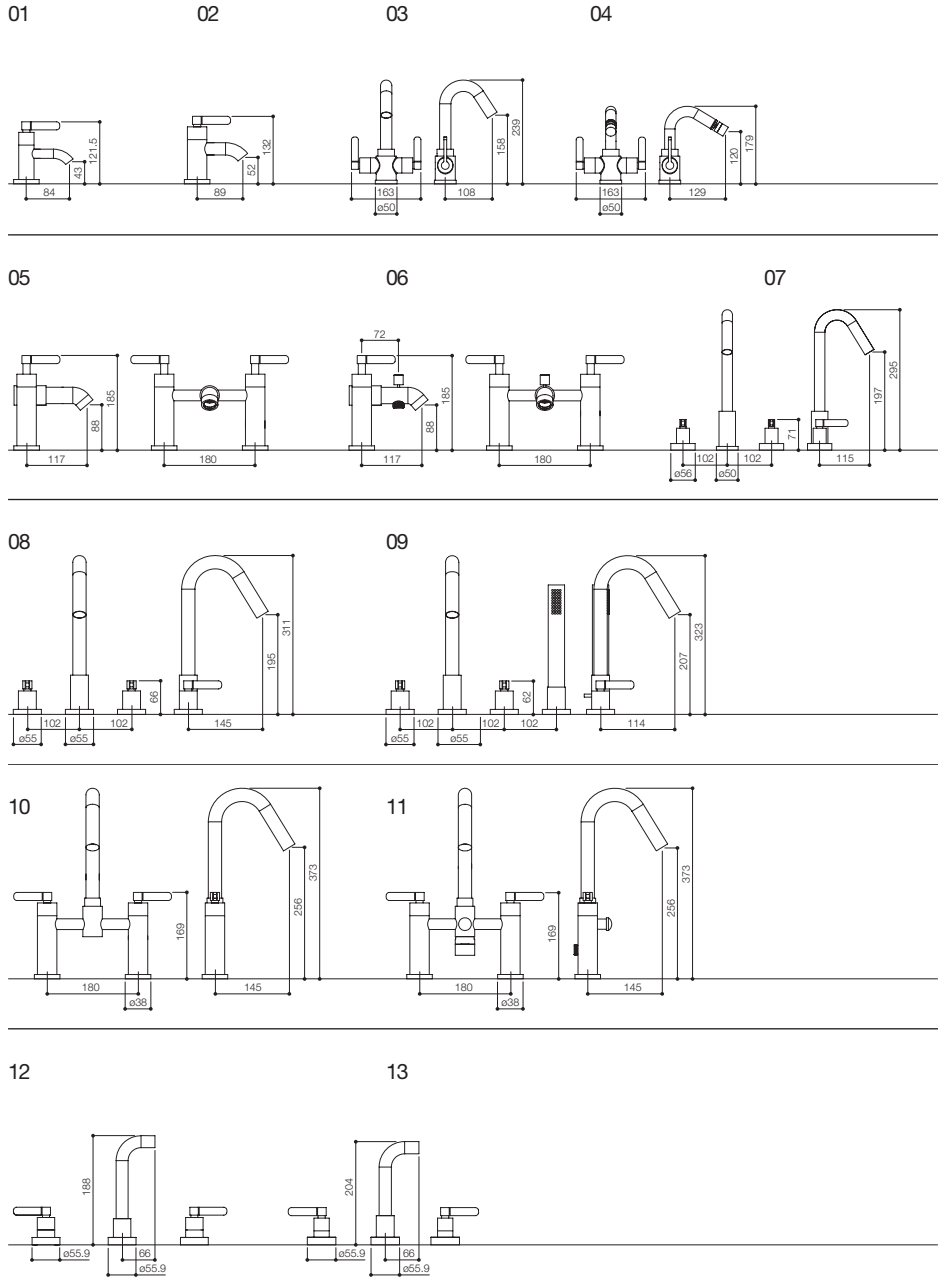

LIU RANGE

- 01 LIU005 BATH FILLER
- 02 LIU007 BATH SHOWER MIXER
- 03 LIU009 BASIN MONO

TECHNICAL INFORMATION

STIC RANGE

- 01 STC001 BASIN TAPS
- 02 STC003 BATH TAPS
- 03 STC009 BASIN MONO
- 04 STC011 BIDET MONO
- 05 STC005 BATH FILLER
- 06 STC007 BATH SHOWER MIXER
- 07 STC013 3 HOLE BASIN SET
- 08 STC015 3 HOLE BATH SET
- 09 STC021 4 HOLE BATH SET
- 10 STC023 BATH FILLER HIGH SPOUT
- 11 STC025 BSM HIGH SPOUT
- 12 STC017 3 HOLE WALL MOUNT BASIN SET
- 13 STC019 3 HOLE WALL MOUNT BATH FILLER