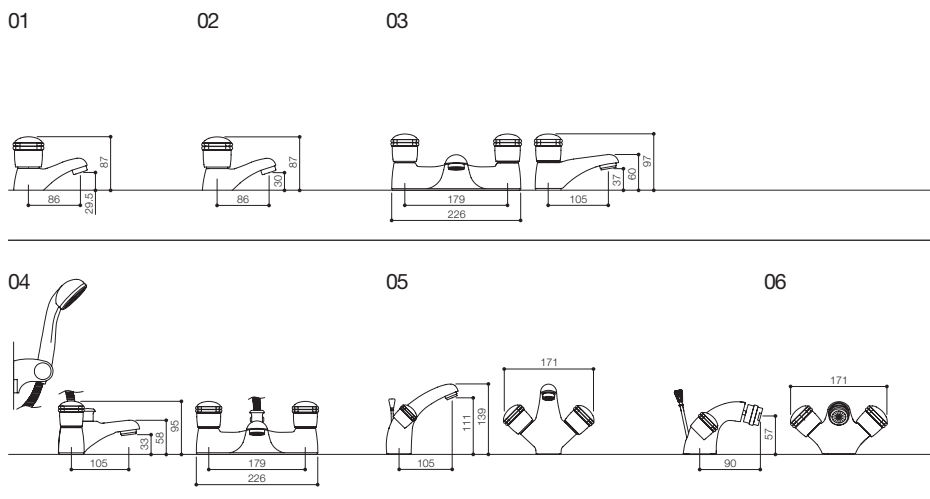

09

ALPHA RANGE

- 01 AL027 SELF CLOSING TAPS (L)

01

TAPS & SHOWERS

TECHNICAL INFORMATION

AMBER RANGE

- 01 AMB001 BASIN TAPS
- 02 AMB005 BATH TAPS
- 03 AMB009 BATH FILLER
- 04 AMB013 BSM
- 05 AMB017 MONO BASIN
- 06 AMB021 MONO BIDET