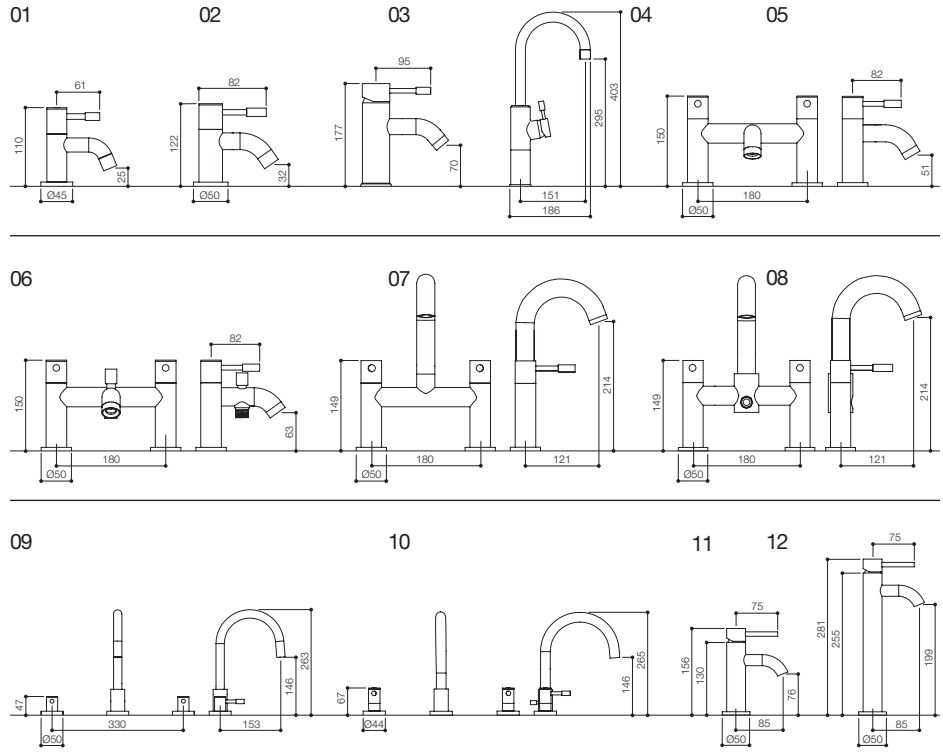

TECHNICAL INFORMATION

SERIES D RANGE

- 01 SDX001 BASIN TAPS
- 02 SDX003 BATH TAPS
- 03 SDX009 MONO BASIN
- 04 SDX011 MONO BIDET
- 05 SDX005 BATH FILLER
- 06 SDX007 BSM
- 07 SDX017 BATH FILLER HIGH SPOUT
- 08 SDX019 BSM HIGH SPOUT
- 09 SDX049 3 HOLE BASIN SET
- 10 SDX047 4 HOLE BATH SET

SERIES F RANGE

- 01 SFL001 BASIN TAPS
- 02 SFL003 BATH TAPS
- 03 SFL009 MONO BASIN
- 04 SFL011 MONO BIDET
- 05 SFL005 BATH FILLER
- 06 SFL007 BSM
- 07 SFL017 BATH FILLER HIGH SPOUT
- 08 SFL049 1 HOLE BATH FILLER
- 09 SFL050 1 HOLE BSM
- 10 SFL019 BSM HIGH SPOUT
- 11 SER009 SIDE LEVER MONO BASIN
- 12 SFL049 3 HOLE BASIN SET
- 13 SFL047 4 HOLE BATH SET
- 14 SFL059 CLOAKROOM TAP (S)
- 15 SFL069 CLOAKROOM TAP (L)

TECHNICAL INFORMATION

SERIES G RANGE

- 01 SGL001 BASIN TAPS
- 02 SGL003 BATH TAPS
- 03 SGL009 MONO BASIN
- 04 SER009 SIDE LEVER MONO BASIN
- 05 SGL005 BATH FILLER
- 06 SGL007 BSM
- 07 SGL017 BATH FILLER HIGH SPOUT
- 08 SGL019 BSM HIGH SPOUT
- 09 SGL049 3 HOLE BASIN SET
- 10 SGL047 4 HOLE BATH SET
- 11 SGL059 CLOAKROOM TAP (S)
- 12 SGL069 CLOAKROOM TAP (L)