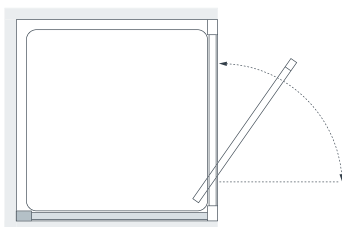

These side panels are available exclusively for use with the Coastline Collection Semi-Frameless doors.