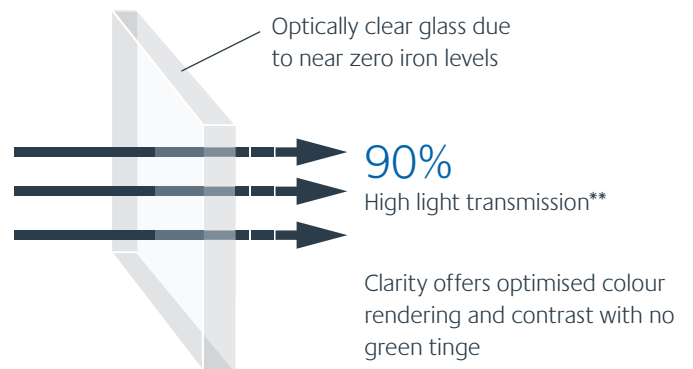

For the first time it brings to your bathroom the natural colours, sharpness and enhanced clarity that high definition TV brings to your living room.

Clearly superior

Very high transmission levels enable as much light as possible to pass through, making everything lighter and brighter.

From your carefully chosen bathroom tiling and décor, to fittings and accessories, you will see a purer vision of everything but the glass, which almost disappears. And the thicker the glass, the stronger the greening effect of iron-oxide becomes, so the greater the difference PureVue^{HD} can make.

Combined with our advanced AllClear coating (see page 6 for details) it gives every Lakes enclosure, walk-in and bath screen a very clear edge.

Superior as standard

You might expect such a dramatic advance to cost more, and typically low-iron glass can cost up to 50% more than standard glass.

However, by being true to our promise to offer every customer of Lakes 'superior as standard', and by integrating PureVue^{HD} across the range in our own high efficiency production facility, we are able to bring you this additional clarity without any additional cost.

Exceptionally clear and exceptional value – see your bathroom in its true colours with PureVue^{HD} glass, exclusively from Lakes Bathrooms.

* Excludes Mirror Collection.

** Figures based on typical standard float glass of 10mm thickness.

PureVue^{HD} glass