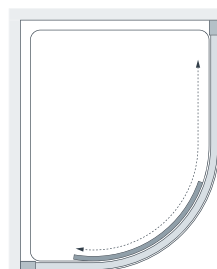

Offset Left-Hand Tray