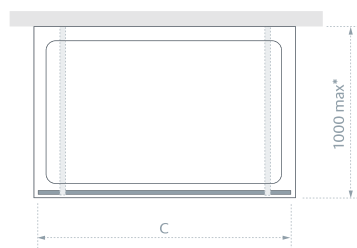

* 1200 bar available for purchase separately

Shower Panel only