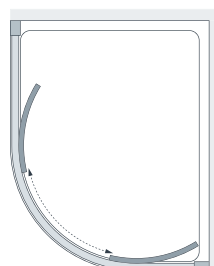

Offset Right-Hand Tray