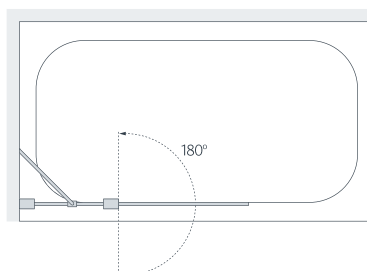

NEW 8mm Glass Variant

800 x 1400	800 - 825	£227.00	£272.40	BS810 05	n/a

All measurements are in mm