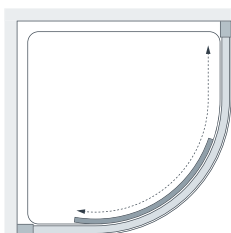

Single Door Quadrant