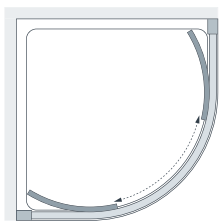

Double Door Quadrant