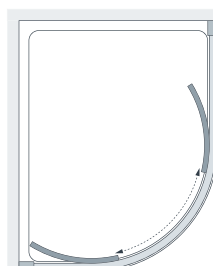

Offset Left-Hand Tray