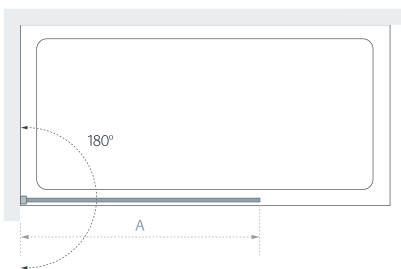

Shower Panel (A)

Standard Sizes (A x height)	Width Adjustment	Price Exc. VAT	Price Inc. VAT	Order Code
700 x 1900	675 - 700	£306.00	£367.20	LK850-070 05
800 x 1900	775 - 800	£328.00	£393.60	LK850-080 05
900 x 1900	875 - 900	£353.00	£423.60	LK850-090 05
1000 x 1900	975 - 1000	£376.00	£451.20	LK850-100 05

All measurements are in mm

Hinged Shower Panel