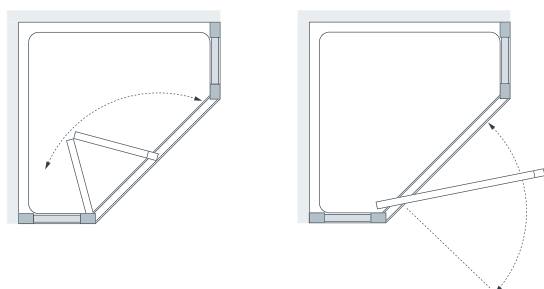

Specifications

	Standard Sizes (width x height)	Width Adjustment	Door Opening	Price Exc. VAT	Price Inc. VAT	Order Code Silver	Order Code White
Pentagon Side Panels	350 x 1850	340 - 400	n/a	£275.00	£330.00	LPE34-40 05	LPE34-40 30
Semi-Frameless Bi-Fold Door	700 x 1850	660 - 720	425	£373.00	£447.60	LKVB070 05	LKVB070 30
Semi-Frameless Pivot Door	700 x 1850	660 - 720	420	£310.00	£372.00	LKVP070 05	LKVP070 30

	Standard Size	Tray Type	Price Exc. VAT	Price Inc. VAT	Order Code
Pentagon Tray complete with 90mm waste	900 x 900	Low-Profile ABS Resin	£175.00	£210.00	LKTP99

All measurements are in mm