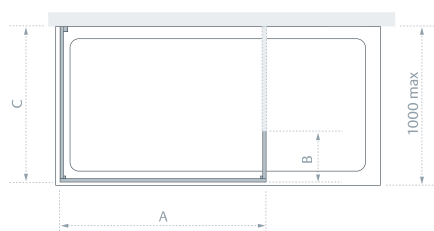

Andora

Strong, clean lines give the Andora a classic glamour that will stay looking fresh. With 8mm AllClear coated glass throughout, the side panels reduce splashing and make for effortless cleaning.

from £843.60 Inc. VAT

Shower Panel (A)

Standard Sizes (A x height)	Width – No Adjustment	Price Exc. VAT	Price Inc. VAT	Order Code
700 x 2000	720	£286.00	£343.20	LK814-070 05
750 x 2000	770	£310.00	£372.00	LK814-075 05
850 x 2000	870	£329.00	£394.80	LK814-085 05
950 x 2000	970	£347.00	£416.40	LK814-095 05
1050 x 2000	1078	£363.00	£435.60	LK814-105 05
1150 x 2000	1178	£382.00	£458.40	LK814-115 05
1350 x 2000	1378	£409.00	£490.80	LK814-135 05

Bypass Panel (B)

Standard Sizes (B x height)	Width – No Adjustment	Price Exc. VAT	Price Inc. VAT	Order Code
200 x 2000*	200	£138.00	£165.60	LK812-20 05
320 x 2000	320	£148.00	£177.60	LK812-32 05
400 x 2000	397	£157.00	£188.40	LK812-40 05

End Panel (C)

Standard Sizes (C x height)	Width Adjustment	Price Exc. VAT	Price Inc. VAT	Order Code
700 x 2000	670 - 705	£279.00	£334.80	LK818-070 05
750 x 2000	720 - 755	£289.00	£346.80	LK818-075 05
800 x 2000	770 - 805	£299.00	£358.80	LK818-080 05
900 x 2000	870 - 905	£318.00	£381.60	LK818-090 05
1000 x 2000	970 - 1005	£337.00	£404.40	LK818-100 05

*Should be used on tray depths of ≤750mm to ensure suitable opening is available.
All measurements are in mm

Shower Panel, End Panel & Bypass Panel