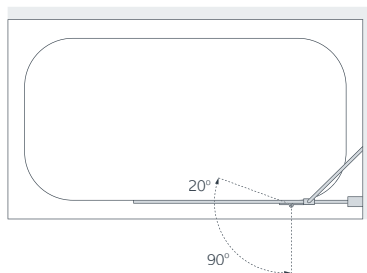

Right-hand opening

IMPORTANT: Please specify whether you require a left-hand or right-hand opening Bath Screen when ordering.