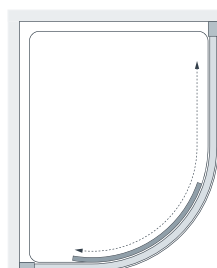

Offset Left-Hand Tray