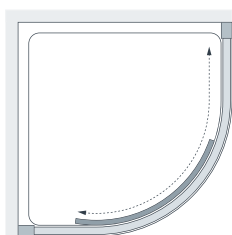

Single Door Quadrant