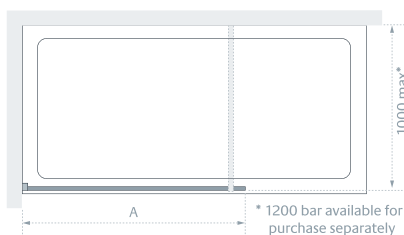

from £208.80 Inc. VAT

Shower Panel (A) & Optional Side Panel (B)

Standard Sizes (A / B x height)	Width Adjustment	Price Exc. VAT	Price Inc. VAT	Order Code
200 x 2000*	200 - 215	£174.00	£208.80	LK810-020 05
320 x 2000*	320 - 335	£194.00	£232.80	LK810-032 05
400 x 2000*	395 - 410	£208.00	£249.60	LK810-040 05
500 x 2000*	495 - 510	£225.00	£270.00	LK810-050 05
600 x 2000*	595 - 610	£242.00	£290.40	LK810-060 05
700 x 2000	655 - 690	£275.00	£330.00	LK810-070 05
750 x 2000	705 - 740	£279.00	£334.80	LK810-075 05
800 x 2000	755 - 790	£285.00	£342.00	LK810-080 05
900 x 2000	855 - 890	£303.00	£363.60	LK810-090 05
1000 x 2000	955 - 990	£359.00	£430.80	LK810-100 05
1100 x 2000	1065 - 1100	£378.00	£453.60	LK810-110 05
1200 x 2000	1165 - 1200	£396.00	£475.20	LK810-120 05
1400 x 2000	1365 - 1400	£422.00	£506.40	LK810-140 05

NEW 10mm Glass Variants

700 x 2000	655 - 690	£370.00	£444.00	LK1010-070 05
800 x 2000	755 - 790	£392.00	£470.40	LK1010-080 05
900 x 2000	855 - 890	£419.00	£502.80	LK1010-090 05
1000 x 2000	955 - 990	£443.00	£531.60	LK1010-100 05
1200 x 2000	1165 - 1200	£492.00	£590.40	LK1010-120 05

90° Bar Joining Kit for Side Panel	£33.00	£39.60	SK-65

* Bracing Kit	£80.00	£96.00	W8-052

Extended Bracing Bar (1200mm)	£37.00	£44.40	01E352-120

*200-600mm sizes supplied without bracing bar – Bracing Kit (W8-052) may be purchased separately.

All measurements are in mm