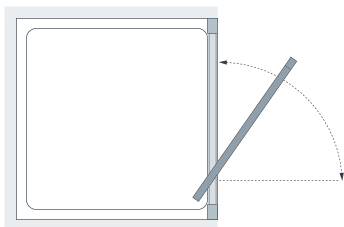

Specifications

Standard Sizes (width x height)	Width Adjustment	Door Opening	Price Exc. VAT	Price Inc. VAT	Order Code
700 x 2000	660 - 720	423	£421.00	£505.20	8HP070 05
750 x 2000	720 - 780	483	£436.00	£523.20	8HP075 05
800 x 2000	760 - 820	513	£444.00	£532.80	8HP080 05
900 x 2000	840 - 900	553	£464.00	£556.80	8HP090 05
1000 x 2000	940 - 1000	603	£488.00	£585.60	8HP100 05

20mm Extension Profile £32.40 Inc. VAT (8HLEP 05 Silver) – see page 118.
All measurements are in mm