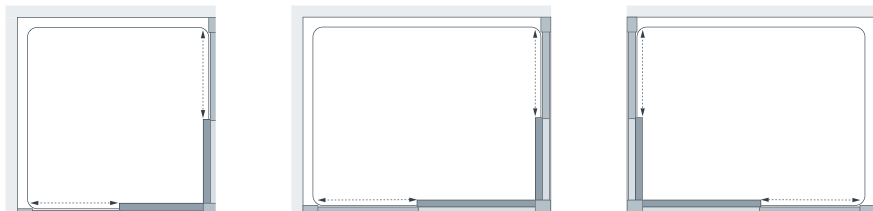

Malmo

Our Coastline Corner Entry design adds another perspective to the chic Coastline Collection. Mix and match from the panel sizes to create your perfectly proportioned enclosure.

from £813.60 Inc. VAT

Specifications

Standard Sizes (width x height)	Width Adjustment	Price Exc. VAT	Price Inc. VAT	Order Code
700 x 2000	660 - 690	£339.00	£406.80	8HC070 05
750 x 2000	710 - 740	£362.00	£434.40	8HC075 05
800 x 2000	750 - 780	£370.00	£444.00	8HC080 05
900 x 2000	850 - 880	£395.00	£474.00	8HC090 05
1000 x 2000	950 - 980	£419.00	£502.80	8HC100 05

IMPORTANT: You must order any TWO product codes to create your chosen enclosure. See example orders below:

Enclosure Size (width x depth)	Door Opening Size	Price Exc. VAT	Price Inc. VAT	Order Codes
700 x 1000	See table below^A	£758.00	£909.60	8HC070 05 & 8HC100 05
800 x 800	See table below^B	£740.00	£888.00	8HC080 05 & 8HC080 05

Door opening sizes

Panel Size	700	750	800	900	1000
700	330	345	360	400	442
750	345	365	385	423	463
800	360	385	395^B	436	475
900	400	423	436	465	506
1000	442^A	463	475	506	535

20mm Extension Profile £32.40 Inc. VAT (8HLEP 05 Silver) – see page 118.
All measurements are in mm