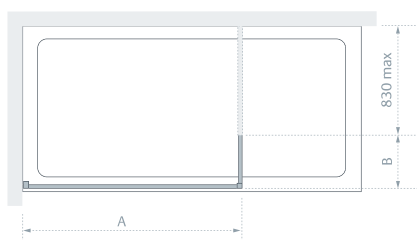

Shower Panel & Bypass Panel