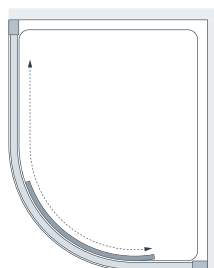

Offset Right-Hand Tray