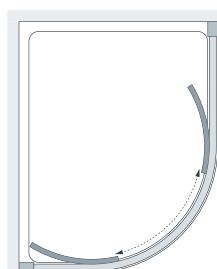

30mm Quadrant Extension Profile £37.20 inc. VAT (LKR-C001 Silver, LKR-W001 White) – see page 118.

Special height 1750mm doors are available upon request.

All measurements are in mm

Easy-fit Quadrant

Offset Left-Hand Tray