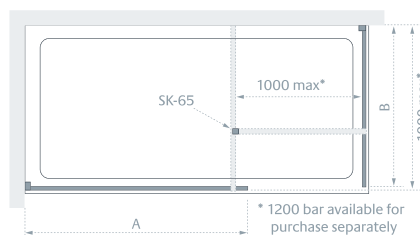

\*200-600mm sizes supplied without bracing bar – Bracing Kit (W8-052) may be purchased separately.

All measurements are in mm

Shower Panel

Shower Panel & Side Panel

Pure  
Vue<sup>HD</sup>

Clearly  
Superior  
Glass