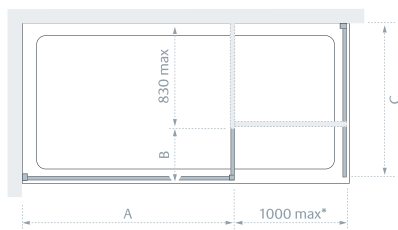

Palma

Press pause and unwind in our beautifully framed and spacious Palma design. Combine with cool marble and rich tones for a contemporary boutique hotel feel.

from £907.20 Inc. VAT

Shower Panel (A)

Standard Sizes (A x height)	Width Adjustment	Price Exc. VAT	Price Inc. VAT	Order Code
800 x 2000	770 - 805	£343.00	£411.60	LK812-080 05
900 x 2000	870 - 905	£369.00	£442.80	LK812-090 05
1000 x 2000	970 - 1005	£383.00	£459.60	LK812-100 05
1100 x 2000	1080 - 1115	£403.00	£483.60	LK812-110 05
1200 x 2000	1180 - 1215	£422.00	£506.40	LK812-120 05
1400 x 2000	1380 - 1415	£445.00	£534.00	LK812-140 05

Bypass Panel (B)

Standard Sizes (B x height)	Width – No Adjustment	Price Exc. VAT	Price Inc. VAT	Order Code
200 x 2000*	200	£138.00	£165.60	LK812-20 05
320 x 2000	320	£148.00	£177.60	LK812-32 05
400 x 2000	397	£157.00	£188.40	LK812-40 05

Side Panel (C)

Standard Sizes (C x height)	Width Adjustment	Price Exc. VAT	Price Inc. VAT	Order Code
700 x 2000	655 - 690	£275.00	£330.00	LK810-070 05
750 x 2000	705 - 740	£279.00	£334.80	LK810-075 05
800 x 2000	755 - 790	£285.00	£342.00	LK810-080 05
900 x 2000	855 - 890	£303.00	£363.60	LK810-090 05
1000 x 2000	955 - 990	£359.00	£430.80	LK810-100 05

*Should be used on tray depths of ≤750mm to ensure suitable opening is available.
All measurements are in mm

* 1200 bar available for purchase separately

Shower Panel, Side Panel & Bypass Panel