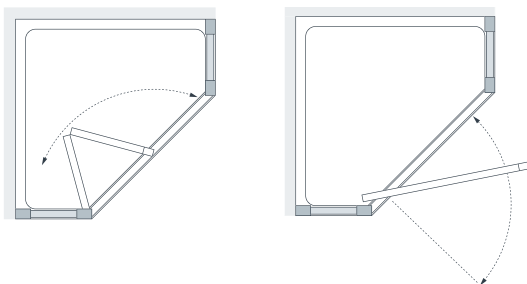

Specifications

	Standard Sizes (width x height)	Width Adjustment	Door Opening	Price Exc. VAT	Price Inc. VAT	Order Code Silver	Order Code White
Pentagon Side Panels	350 x 1850	340 - 400	n/a	£275.00	£330.00	LPE34-40 05	LPE34-40 30
Framed Bi-Fold Door	700 x 1850	660 - 720	480	£333.00	£399.60	LK1B070 05	LK1B070 30
Framed Pivot Door	700 x 1850	660 - 720	450	£277.00	£332.40	LK1P070 05	LK1P070 30

	Standard Size	Tray Type	Price Exc. VAT	Price Inc. VAT		Product Code
Pentagon Tray complete with 90mm waste	900 x 900	Low-Profile ABS Resin	£175.00	£210.00	n/a	LKTP99

All measurements are in mm