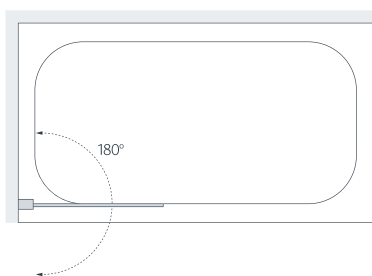

Sculpted Bath Screen

Our contemporary sculpted screen provides the perfect shower over your bath and is available with or without a convenient towel rail.

from £266.40 Inc. VAT

Specifications

Standard Sizes (width x height)	Width Adjustment	Price Exc. VAT	Price Inc. VAT	Order Code Silver
860 x 1400	860 - 885	£222.00	£266.40	SS30 05
860 x 1400	860 - 885	£242.00	£290.40	SS33 05 (with towel rail)
1175 (375 + 800) x 1400	1175 - 1200	£333.00	£399.60	SS40 05
1175 (375 + 800) x 1400	1175 - 1200	£354.00	£424.80	SS44 05 (with towel rail)

All measurements are in mm