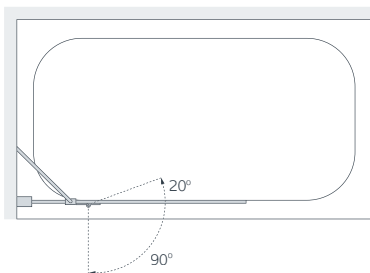

Left-hand opening