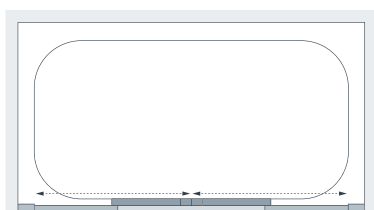

Over Bath Semi-Frameless Double Slider Door

An elegant solution where space is at a premium but you still want to be able to choose between the pleasures of bathing or a real showering experience.

from £578.40 Inc. VAT

Specifications

Door	Standard Sizes (width x height)	Width Adjustment	Door Opening	Price Exc. VAT	Price Inc. VAT	Order Code Silver
	1500 x 1500	1440 - 1500	580	£482.00	£578.40	LKV2BS150
	1600 x 1500	1540 - 1600	630	£512.00	£614.40	LKV2BS160
	1700 x 1500	1640 - 1700	680	£529.00	£634.80	LKV2BS170
	1800 x 1500	1740 - 1800	730	£545.00	£654.00	LKV2BS180
Side Panel	Standard Sizes (width x height)	Width Adjustment				
	700 x 1500	640 - 700		£192.00	£230.40	LKV2BSP070
	750 x 1500	690 - 750		£198.00	£237.60	LKV2BSP075
	800 x 1500	740 - 800		£204.00	£244.80	LKV2BSP080

30mm Extension Profile £27.60 Inc. VAT (LEP 05 Silver) – see page 118.

All measurements are in mm