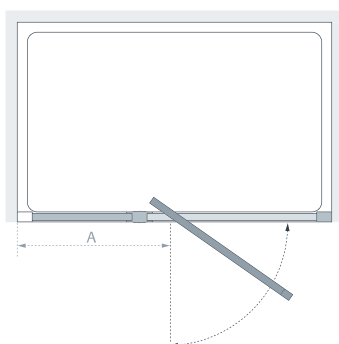

Specifications

Standard Sizes (width x height)	Width Adjustment	In-Line Panel	Wall to door – at 90° open (A)	Door Opening	Price Exc. VAT	Price Inc. VAT	Order Code Silver
1000 x 1850	940 - 1000	149	315 - 345	555	£401.00	£481.20	LKVPI100 05
1100 x 1850	1040 - 1100	249	415 - 445	555	£411.00	£493.20	LKVPI110 05
1200 x 1850	1140 - 1200	349	515 - 545	555	£422.00	£506.40	LKVPI120 05

30mm Extension Profile £27.60 Inc. VAT (LEP 05 Silver) – see page 118.
All measurements are in mm