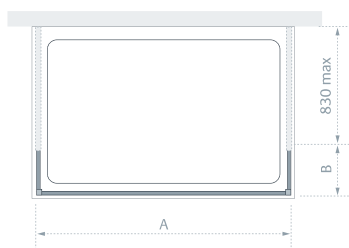

Riviera

Make a statement in a larger bathroom and let this free-standing design take centre stage. Perfect for step-in, step-out showering in style.

from £372.00 Inc. VAT

Shower Panel (A)

Standard Sizes (A x height)	Width – No Adjustment	Price Exc. VAT	Price Inc. VAT	Order Code
1100 x 2000	1078	£385.00	£462.00	LK811-110 05
1200 x 2000	1178	£414.00	£496.80	LK811-120 05
1400 x 2000	1378	£441.00	£529.20	LK811-140 05

All measurements are in mm

Bypass Panel (B) (2 Required – one at each side)

Standard Sizes (B x height)	Width – No Adjustment	Price Exc. VAT	Price Inc. VAT	Order Code
200 x 2000*	200	£138.00	£165.60	LK812-20 05
320 x 2000	320	£148.00	£177.60	LK812-32 05
400 x 2000	397	£157.00	£188.40	LK812-40 05

Shower Panel only (C) (Without bypass panels)

Standard Sizes (B x height)	Width – No Adjustment	Price Exc. VAT	Price Inc. VAT	Order Code
950 x 2000	950	£310.00	£372.00	LK819-095 05
1050 x 2000	1050	£326.00	£391.20	LK819-105 05
1150 x 2000	1150	£345.00	£414.00	LK819-115 05
1350 x 2000	1350	£381.00	£457.20	LK819-135 05

*Should be used on tray depths of ≤750mm to ensure suitable opening is available.
All measurements are in mm

Shower Panel & Bypass Panels