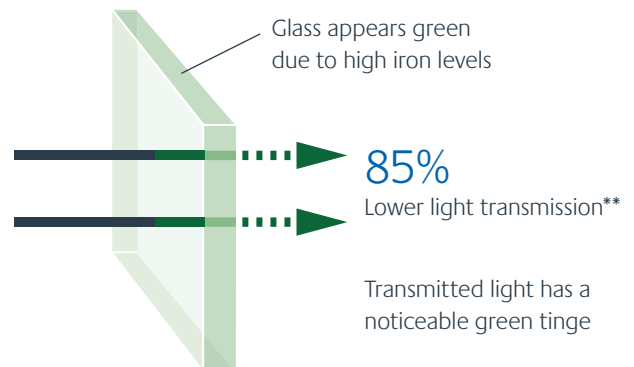

Standard float glass