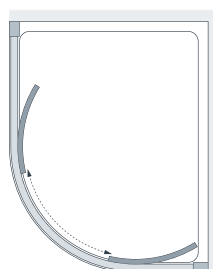

30mm Quadrant Extension Profile £37.20 inc. VAT (LKR-C001 Silver, LKR-W001 White) – see page 118.

Special height 1750mm doors are available upon request.

All measurements are in mm

Easy-fit Quadrant

Offset Left-Hand Tray