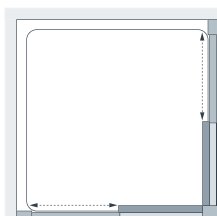

Specifications

Standard Sizes (width x height)	Width Adjustment	Door Opening	Price Exc. VAT	Price Inc. VAT	Order Code Silver	Order Code White
750 x 1850	710 - 740	360	£515.00	£618.00	LKVC075 05	LKVC075 30
800 x 1850	750 - 780	385	£534.00	£640.80	LKVC080 05	LKVC080 30
900 x 1850	850 - 880	460	£563.00	£675.60	LKVC090 05	LKVC090 30
1000 x 1850	950 - 980	530	£597.00	£716.40	LKVC100 05	LKVC100 30

30mm Extension Profile £27.60 Inc. VAT (LEP 05 Silver, LEP 30 White) – see page 118.

Special height 1750mm doors are available upon request.

All measurements are in mm