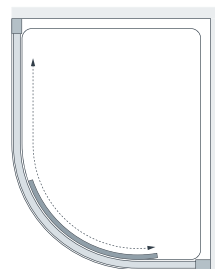

Offset Right-Hand Tray