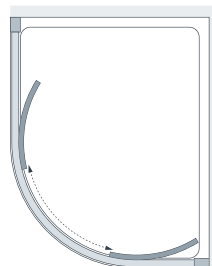

30mm Extension Profile £27.60 Inc. VAT (LEP 05 Silver) – see page 118.

All measurements are in mm

Double Door Quadrant

Offset Left-Hand Tray

Offset Right-Hand Tray

Pure  
Vue<sup>HD</sup>

Clearly  
Superior  
Glass