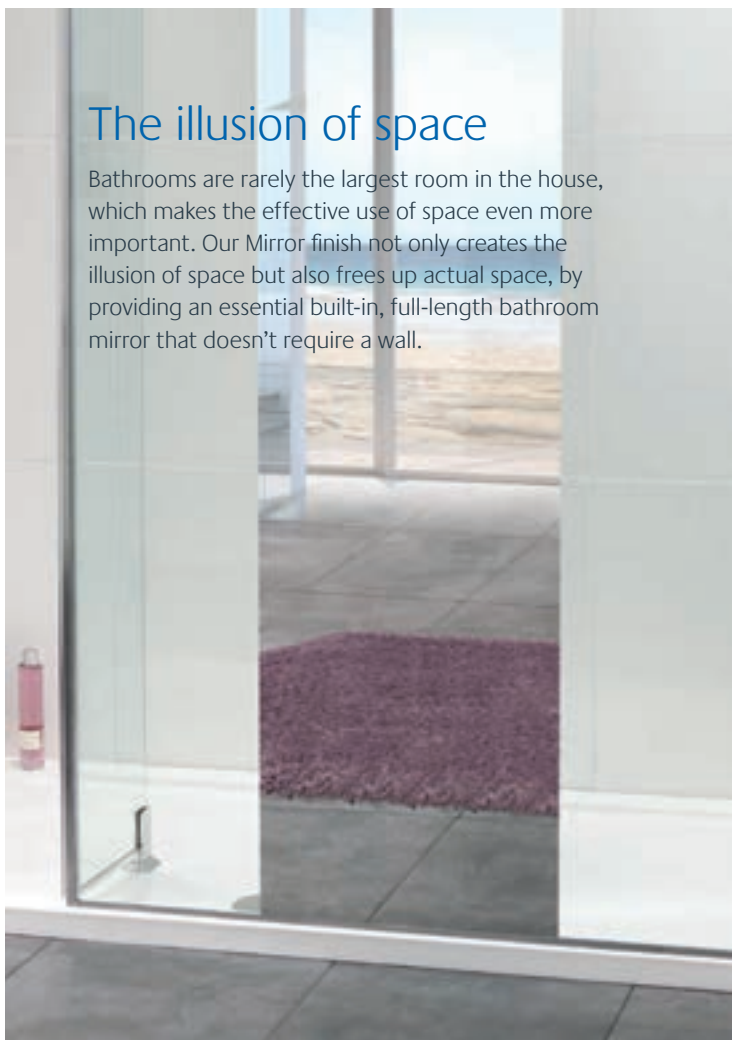

Beyond the functionality of a full-length mirror and shielded showering space, the reflective surface creates a sense of contemporary living and the illusion of additional light and space to any bathroom design.

Without the need for additional wall-mounted mirrors, you can free up valuable space and keep your room clean and uncluttered.

All Mirror designs can be found in the new Lakes Bathrooms Mirror brochure – available from your local stockist or to download at [www.lakesbathrooms.co.uk](http://www.lakesbathrooms.co.uk)

## The illusion of space

Bathrooms are rarely the largest room in the house, which makes the effective use of space even more important. Our Mirror finish not only creates the illusion of space but also frees up actual space, by providing an essential built-in, full-length bathroom mirror that doesn't require a wall.

## Additional light

It's important that a bathroom feels light. A mirrored surface helps to spread light further, reflecting any source, to brighten even the smallest of bathroom spaces.