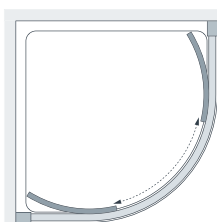

Easy-fit Quadrant

Our original quadrant design is precision engineered to enable easier installation and makes great use of the available space in any bathroom.

from £783.60 Inc. VAT

Specifications (Quadrant)

Standard Sizes (width x height)	Width Adjustment	Door Opening	Price Exc. VAT	Price Inc. VAT	Order Code Silver	Order Code White
800 x 1850	765 - 790	370	£653.00	£783.60	LKR800 05	LKR800 30
900 x 1850	865 - 890	530	£677.00	£812.40	LKR900 05	LKR900 30
1000 x 1850	965 - 990	530	£702.00	£842.40	LKR1000 05	LKR1000 30

Specifications (Offset Quadrant)

900 x 800 x 1850	865-890 x 765-790	450	£655.00	£786.00	LKR900800 05	LKR900800 30
1000 x 800 x 1850	965-990 x 765-790	450	£772.00	£926.40	LKR1000800 05	LKR1000800 30
1200 x 800 x 1850	1165-1190 x 765-790	450	£873.00	£1,047.60	LKR1200800 05	LKR1200800 30
1200 x 900 x 1850	1165-1190 x 865-890	530	£897.00	£1,076.40	LKR1200900 05	LKR1200900 30

30mm Quadrant Extension Profile £37.20 inc. VAT (LKR-C001 Silver, LKR-W001 White) – see page 118.

Special height 1750mm doors are available upon request.

All measurements are in mm