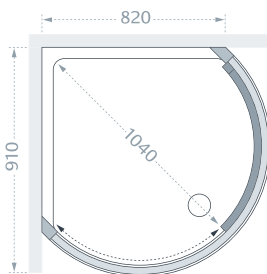

This Curved Corner Slider is unique to the Lakes Classic Collection and requires a special resin shower tray, which can only be obtained from Lakes Bathrooms. Please contact Lakes Bathrooms if advice is required.