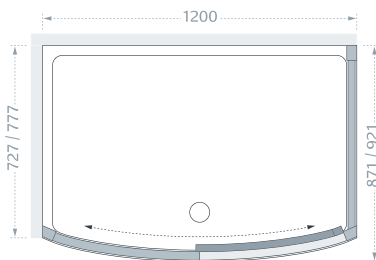

This Bow Fronted Slider is unique to the Lakes Classic Collection and requires one of two special resin trays, which can only be obtained from Lakes Bathrooms. One tray accommodates, if required, a 700mm side panel and the other a 750mm side panel. Please contact Lakes Bathrooms if advice is required.