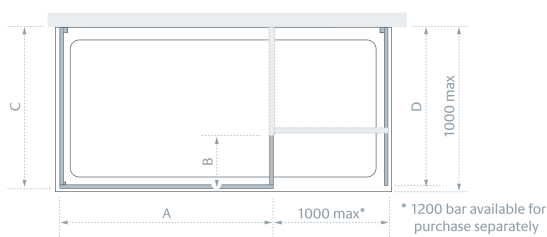

Shower Panel (A)

Standard Sizes (A x height)	Width – No Adjustment	Price Exc. VAT	Price Inc. VAT	Order Code
700 x 2000	720	£286.00	£343.20	LK814-070 05
750 x 2000	770	£310.00	£372.00	LK814-075 05
850 x 2000	870	£329.00	£394.80	LK814-085 05
950 x 2000	970	£347.00	£416.40	LK814-095 05
1050 x 2000	1078	£363.00	£435.60	LK814-105 05
1150 x 2000	1178	£382.00	£458.40	LK814-115 05
1350 x 2000	1378	£409.00	£490.80	LK814-135 05

Bypass Panel (B)

Standard Sizes (B x height)	Width – No Adjustment	Price Exc. VAT	Price Inc. VAT	Order Code
200 x 2000*	200	£138.00	£165.60	LK812-20 05
320 x 2000	320	£148.00	£177.60	LK812-32 05
400 x 2000	397	£157.00	£188.40	LK812-40 05

End Panel (C)

Standard Sizes (C x height)	Width Adjustment	Price Exc. VAT	Price Inc. VAT	Order Code
700 x 2000	670 - 705	£279.00	£334.80	LK818-070 05
750 x 2000	720 - 755	£289.00	£346.80	LK818-075 05
800 x 2000	770 - 805	£299.00	£358.80	LK818-080 05
900 x 2000	870 - 905	£318.00	£381.60	LK818-090 05
1000 x 2000	970 - 1005	£337.00	£404.40	LK818-100 05

Side Panel (D)

Standard Sizes (D x height)	Width Adjustment	Price Exc. VAT	Price Inc. VAT	Order Code
700 x 2000	655 - 690	£275.00	£330.00	LK810-070 05
750 x 2000	705 - 740	£279.00	£334.80	LK810-075 05
800 x 2000	755 - 790	£285.00	£342.00	LK810-080 05
900 x 2000	855 - 890	£303.00	£363.60	LK810-090 05
1000 x 2000	955 - 990	£359.00	£430.80	LK810-100 05

*Should be used on tray depths of ≤750mm to ensure suitable opening is available.
All measurements are in mm

Shower Panel, End Panel, Side Panel & Bypass Panel