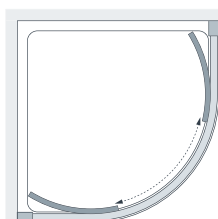

Valmiera

Our Coastline Quadrant and Offset Quadrant design is the perfect blend of functionality and the beauty of seamless curves to make the most of aesthetics and available space.

from £973.20 Inc. VAT

Specifications: Quadrant (You must order BOTH product codes for your chosen size)

Standard Sizes (width x height)	Width Adjustment	Door Opening	Price Exc. VAT	Price Inc. VAT	Order Codes
800 x 2000	765 - 795	390	£811.00	£973.20	1 x 8HR080 05 & 1 x 8HRDG
900 x 2000	865 - 895	550	£843.00	£1,011.60	1 x 8HR090 05 & 1 x 8HRDG
1000 x 2000	965 - 995	550	£897.00	£1,076.40	1 x 8HR100 05 & 1 x 8HRDG

Specifications: Offset Quadrant (You must order BOTH product codes for your chosen size)

Standard Sizes (w x d x h)	Width Adjustment	Door Opening	Price Exc. VAT	Price Inc. VAT	Order Codes
900 x 800 x 2000	865-895 & 765-795	470	£837.00	£1,004.40	1 x 8HR098 05 & 1 x 8HRDG
1000 x 800 x 2000	965-995 & 765-795	470	£856.00	£1,027.20	1 x 8HR108 05 & 1 x 8HRDG
1200 x 800 x 2000	1165-1195 & 765-795	470	£908.00	£1,089.60	1 x 8HR128 05 & 1 x 8HRDG
1200 x 900 x 2000	1165-1195 & 865-895	550	£924.00	£1,108.80	1 x 8HR129 05 & 1 x 8HRDG

20mm Extension Profile £32.40 Inc. VAT (8HLEP 05 Silver) – see page 118.

All measurements are in mm