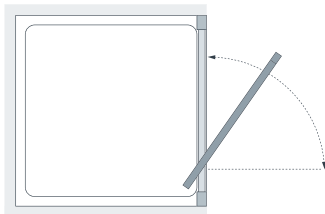

Specifications

Standard Sizes (width x height)	Width Adjustment	Door Opening	Price Exc. VAT	Price Inc. VAT	Order Code Silver	Order Code White
700 x 1850	660 - 720	450	£277.00	£332.40	LK1P070 05	LK1P070 30
750 x 1850	720 - 780	510	£293.00	£351.60	LK1P075 05	LK1P075 30
800 x 1850	760 - 820	490	£306.00	£367.20	LK1P080 05	LK1P080 30
900 x 1850	840 - 900	510	£326.00	£391.20	LK1P090 05	LK1P090 30
1000 x 1850	940 - 1000	590	£352.00	£422.40	LK1P100 05	LK1P100 30

30mm Extension Profile £27.60 Inc. VAT (LEP 05 Silver, LEP 30 White) – see page 118.

Note: Maximum adjustment range is reduced by 15mm when used in conjunction with the In-Line Panel Pack p.61.

All measurements are in mm