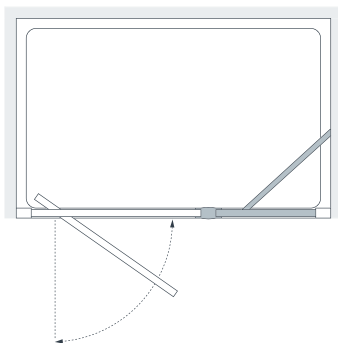

This In-Line Panel Pack is available exclusively for use with the Classic Collection Framed and Semi-Frameless Bi-Fold, Pivot and Slider Doors.