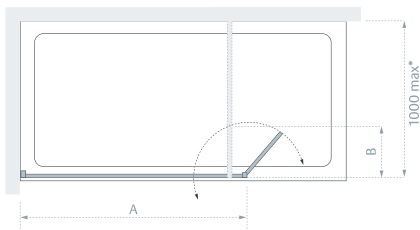

Levanzo

The flexibility of the hinged bypass panel combines easy access with effective shielding of shower spray.

from £555.60 Inc. VAT

Shower Panel (A)

Standard Sizes (A x height)	Width Adjustment	Price Exc. VAT	Price Inc. VAT	Order Code
700 x 2000	670 - 705	£275.00	£330.00	LK810-070 05
750 x 2000	720 - 755	£279.00	£334.80	LK810-075 05
800 x 2000	770 - 805	£285.00	£342.00	LK810-080 05
900 x 2000	870 - 905	£303.00	£363.60	LK810-090 05
1000 x 2000	970 - 1005	£359.00	£430.80	LK810-100 05
1100 x 2000	1080 - 1115	£378.00	£453.60	LK810-110 05
1200 x 2000	1180 - 1215	£396.00	£475.20	LK810-120 05
1400 x 2000	1380 - 1415	£422.00	£506.40	LK810-140 05

Bypass Panel (B)

Standard Sizes (B x height)	Width – No Adjustment	Price Exc. VAT	Price Inc. VAT	Order Code
200 x 2000*	200	£188.00	£225.60	LK827-20 05
300 x 2000	300	£196.00	£235.20	LK827-30 05
400 x 2000	400	£207.00	£248.40	LK827-40 05

*Should be used on tray depths of ≤750mm to ensure suitable opening is available.
All measurements are in mm

Shower Panel & Bypass Panel