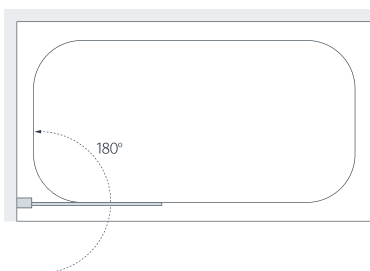

NEW 8mm Glass Variant

800 x 1400	800 - 825	£227.00	£272.40	BS810 05	n/a

All measurements are in mm