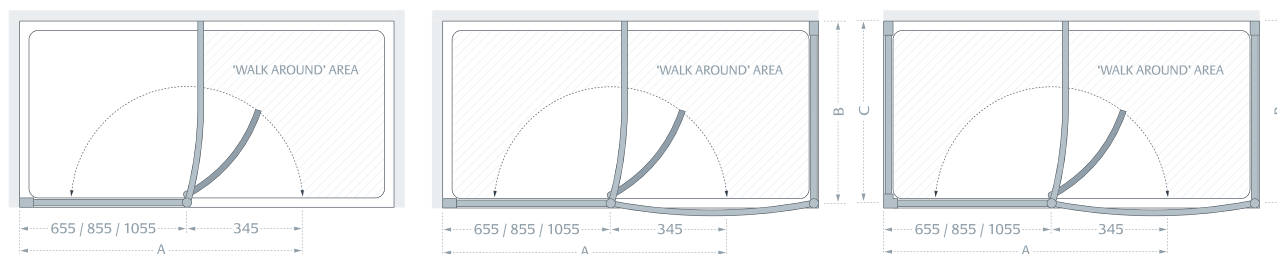

from £724.80 Inc. VAT

Specifications

Front Panel (A)	Standard Sizes (width x height)	Width Adjustment	Recommended Tray Size		Price Exc. VAT	Price Inc. VAT	Order Code Silver
			Min	Max[†]			
	1000 x 1850 + 85	1000 - 1025	1200	1600	£604.00	£724.80	LWS1000 05
	1200 x 1850 + 85	1200 - 1225	1400	1800	£638.00	£765.60	LWS1200 05
	1400 x 1850 + 85	1400 - 1425	1600	2000	£663.00	£795.60	LWS1400 05

Side Panel (B)	Standard Sizes (width x height)	Width Adjustment	Min	Max[†]	Price Exc. VAT	Price Inc. VAT	Order Code								
									700 x 1850 + 85	675 - 700	675	700	£230.00	£276.00	LWSP070 05
	750 x 1850 + 85	725 - 750	725	750	£242.00	£290.40	LWSP075 05								
	800 x 1850 + 85	775 - 800	775	800	£255.00	£306.00	LWSP080 05								
	900 x 1850 + 85	875 - 900	875	900	£278.00	£333.60	LWSP090 05								
	1000 x 1850 + 85	975 - 1000	975	1000	£301.00	£361.20	LWSP100 05								

Return Panel (C)	Standard Sizes (width x height)	Width Adjustment	Price Exc. VAT	Price Inc. VAT	Order Code						
							700 x 1850	660 - 720	£193.00	£231.60	LWRP070 05
	750 x 1850	720 - 780	£196.00	£235.20	LWRP075 05						
	800 x 1850	760 - 820	£200.00	£240.00	LWRP080 05						
	900 x 1850	840 - 900	£209.00	£250.80	LWRP090 05						
	1000 x 1850	940 - 1000	£220.00	£264.00	LWRP100 05						

[†] Max. tray size only applicable when using Side Panel. Size is unrestricted when using Front Panel only.
Optional ceiling brace kit £79.20 inc. VAT (LKSS-C150 Silver). Contact Lakes Bathrooms for advice.
All measurements are in mm

Careful consideration should be exercised if using a 700mm width tray as 'walk around' sizes may be restrictive.