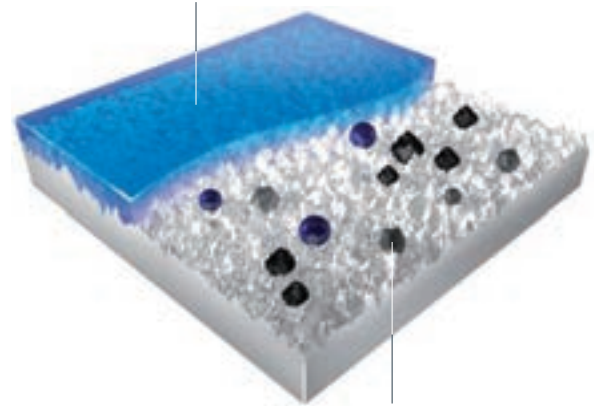

How does it work?

Look into a microscope and you would see that standard glass actually has a pitted surface to which water, lime scale and soap scum can cling, building up with every shower and requiring regular scrubbing to keep your enclosure clean and hygienic.

Inspired by nature, our AllClear coating forms an invisible, microscopically smooth shield to prevent this build up of grime.

AllClear's hydrophobic properties cause water to run off freely, washing away residue and dirt as it goes.

It's an amazing effect that has to be seen to be believed – one reason why we've produced a demonstration movie so you can see the AllClear magic for yourself.

AllClear protective coating actively repels water and grime to stay looking cleaner for longer.

Water and grime cling readily to untreated, uneven glass surface.

Free to enjoy

Some manufacturers charge in excess of £100 to apply similar coatings as an optional extra. Only Lakes brings you the extra benefits of AllClear protection on both sides of the glass at no extra cost. **AllClear is guaranteed to outperform untreated glass for 3 years**, so you're free to enjoy every refreshing minute of showering.

Clearly better

AllClear not only means superior performance, it's a superior product in its own right, proven to outperform other coatings on the market.*

Glass coated with AllClear also has greatly enhanced impact and abrasion resistance and 20% more brilliance.

*Conclusion derived from extensive tests conducted by the Institute for Glass Science and Engineering, New York.

Optimised performance

You can also purchase the 'Surface Protection System' kit in our online shop to help keep your AllClear enclosure performing at its best throughout its guaranteed period:

www.lakesbathrooms.co.uk/allclearsps