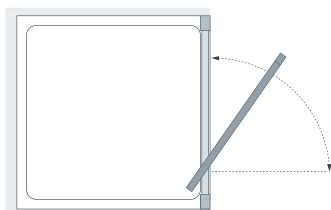

Specifications

Standard Sizes (width x height)	Width Adjustment	Door Opening	Price <i>Exc. VAT</i>	Price <i>Inc. VAT</i>	Order Code <i>Silver</i>	Order Code <i>White</i>
700 x 1850	660 - 720	420	£310.00	£372.00	LKVP070 05	LKVP070 30
750 x 1850	720 - 780	480	£328.00	£393.60	LKVP075 05	LKVP075 30
800 x 1850	760 - 820	500	£343.00	£411.60	LKVP080 05	LKVP080 30
900 x 1850	840 - 900	550	£364.00	£436.80	LKVP090 05	LKVP090 30
1000 x 1850	940 - 1000	590	£385.00	£462.00	LKVP100 05	LKVP100 30

30mm Extension Profile £27.60 Inc. VAT (LEP 05 Silver, LEP 30 White) – see page 118.

Note: Maximum adjustment range is reduced by 15mm when used in conjunction with the In-Line Panel Pack p.61.

Special height 1750mm doors are available upon request.

All measurements are in mm