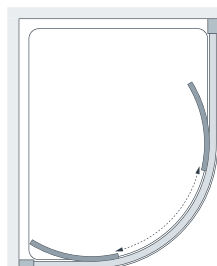

30mm Extension Profile £27.60 Inc. VAT (LEP 05 Silver) – see page 118.

All measurements are in mm

Double Door Quadrant

Offset Left-Hand Tray

Offset Right-Hand Tray

Pure  
Vue<sup>HD</sup>

Clearly  
Superior  
Glass