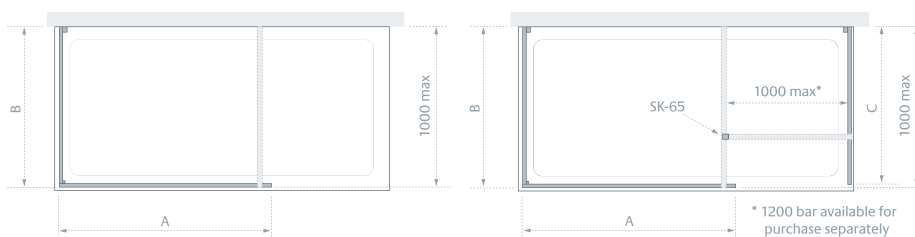

Shower Panel & End Panel

Shower Panel, End Panel & Side Panel