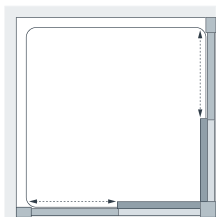

Specifications

Standard Sizes (width x height)	Width Adjustment	Door Opening	Price Exc. VAT	Price Inc. VAT	Order Code Silver	Order Code White
750 x 1850	710 - 740	390	£460.00	£552.00	LK1C075 05	LK1C075 30
800 x 1850	750 - 780	420	£480.00	£576.00	LK1C080 05	LK1C080 30
900 x 1850	850 - 880	490	£504.00	£604.80	LK1C090 05	LK1C090 30

30mm Extension Profile £27.60 Inc. VAT (LEP 05 Silver, LEP 30 White) – see page 118.
All measurements are in mm