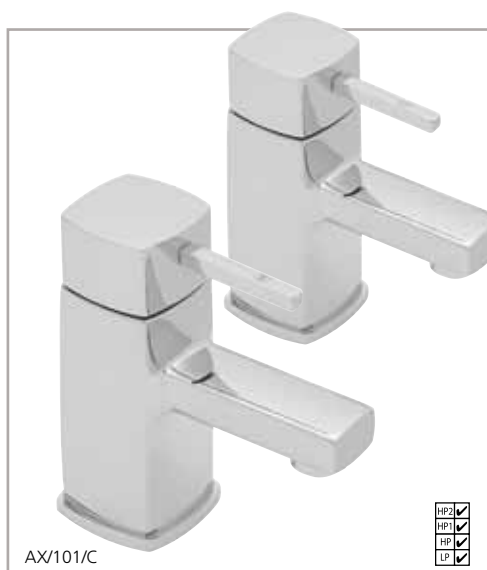

BASIN TAPS (pair)

Chrome AX/101/C Excl. VAT £73.05 Inc. VAT £87.66

BATH FILLER

Chrome AX/104/C Excl. VAT £130.71 Inc. VAT £156.85

BATH SHOWER MIXER (with No1 kit)

Chrome AX/105/C Excl. VAT £146.10 Inc. VAT £175.31

BATH TAPS (pair)

Chrome AX/102/C Excl. VAT £88.42 Inc. VAT £106.10

EXPOSED THERMOSTATIC SHOWER VALVE

Chrome AX/168/C Excl. VAT £220.00 Inc. VAT £264.00

EXPOSED THERMOSTATIC SHOWER VALVE WITH RIGID RISER AND HANDSET

Chrome AX/248/C Excl. VAT £612.84 Inc. VAT £735.41

CONCEALED THERMOSTATIC SHOWER VALVE

Chrome AX/172/C Excl. VAT £240.00 Inc. VAT £288.00

WITH 2 WAY DIVERTER*

Chrome AX/177/C Excl. VAT £265.00 Inc. VAT £318.00

WITH 3 WAY DIVERTER**

Chrome AX/277/C Excl. VAT £335.00 Inc. VAT £402.00

* & ** SEE PAGE 95 FOR COMPATIBILITY DETAILS