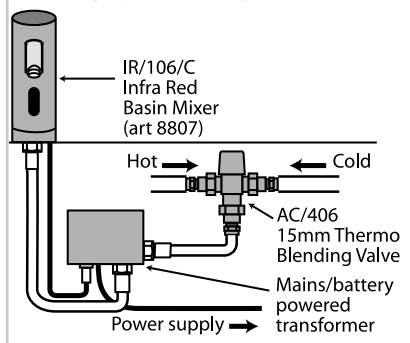

IR/706/C DELUXE WALL MOUNTED INFRA-RED BASIN MIXER

15mm THERMOSTATIC BLENDING VALVE
TMV2

Chrome AC/406 Excl.VAT £98.83 Inc.VAT £118.59

22mm THERMOSTATIC BLENDING VALVE
TMV3

Chrome AC/410 Excl.VAT £128.11 Inc.VAT £153.73