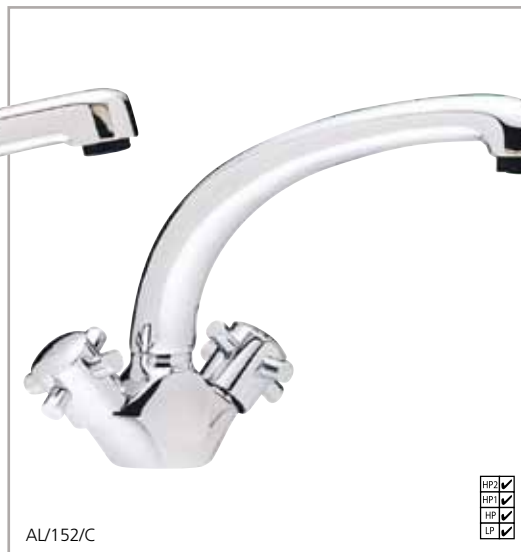

BATH TAPS (pair)
Chrome AL/102/C Excl. VAT £54.24 Inc. VAT £65.09

HIGH NECK KITCHEN PILLAR TAP (pair)
Chrome AL/103/C Excl. VAT £63.66 Inc. VAT £76.40

BATH FILLER
Chrome AL/104/C Excl. VAT £105.90 Inc. VAT £127.09

BATH SHOWER MIXER (with No1 kit)
Chrome AL/105/C Excl. VAT £133.41 Inc. VAT £160.09

DECK PATTERN KITCHEN SINK MIXER
Chrome AL/151/C Excl. VAT £88.33 Inc. VAT £106.00

MONOBLOC BIDET MIXER (with pop-up waste)
Chrome AL/108/C Excl. VAT £93.24 Inc. VAT £111.88

3/4" DECK MOUNTED SIDE VALVES (pair)
Chrome AL/187/C Excl. VAT £122.55 Inc. VAT £147.06

1/2" WALL MOUNTED SIDE VALVES (pair)
Chrome AL/195/C Excl. VAT £122.55 Inc. VAT £147.06

MONOBLOC KITCHEN SINK MIXER
Chrome AL/152/C Excl. VAT £92.31 Inc. VAT £110.77