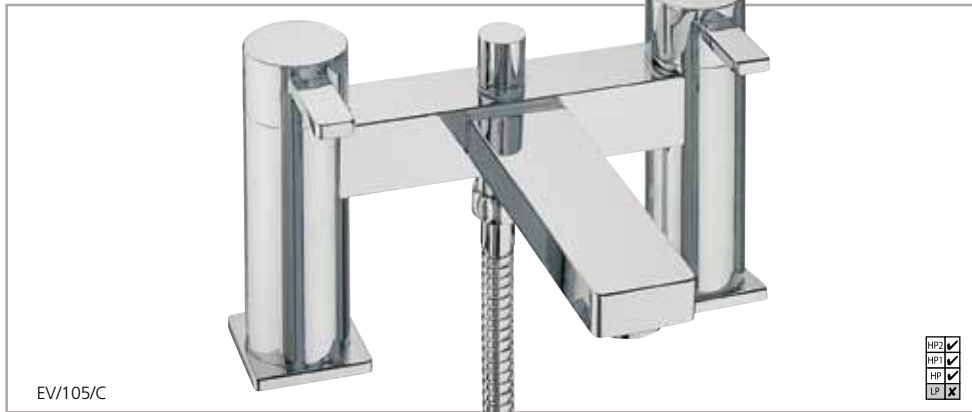

EV/105/C

SWIVEL SPOUT MONOBLOC BASIN MIXER

(with pop-up waste)

Chrome EV/106/C Excl. VAT £142.29 Inc. VAT £170.75

BATH TAPS (pair)

Chrome EV/102/C Excl. VAT £125.71 Inc. VAT £150.85

BATH SHOWER MIXER WITH DIVERTER