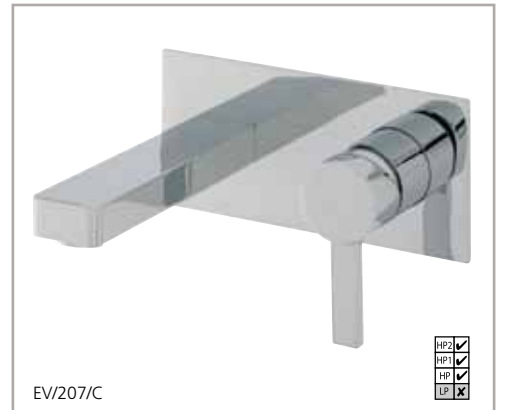

Evolution

EV/106/C MONOBLOC BASIN MIXER
WITH POP-UP WASTE

EV/101/C

EV/107/C

EV/206/C

EV/207/C

BASIN TAPS (pair)

Chrome EV/101/C Excl. VAT £112.03 Inc. VAT £134.44