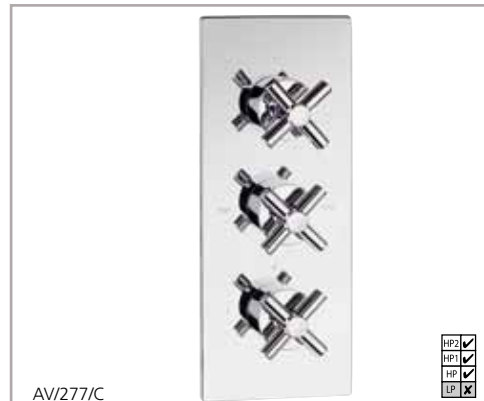

AV/277/C

BATH TAPS (pair)

Chrome AV/102/C Excl. VAT £65.92 Inc. VAT £79.10

H TYPE BATH SHOWER MIXER (with No1 kit)

Chrome AV/405/C Excl. VAT £109.82 Inc. VAT £131.78

MONOBLOC BIDET MIXER - SWIVEL SPOUT

(with pop-up waste)