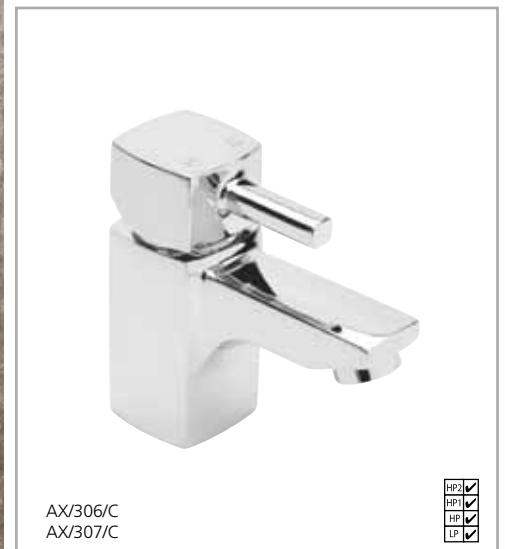

1. **MONOBLOC BASIN MIXER** (with pop-up waste)
   Chrome AX/106/C Excl. VAT £88.42 Inc. VAT £106.10
2. **CLOAKROOM BASIN MIXER** (with pop-up waste)
   Chrome AX/306/C Excl. VAT £79.98 Inc. VAT £95.98
3. **CLOAKROOM BASIN MIXER** (no pop-up waste)
   Chrome AX/307/C Excl. VAT £69.32 Inc. VAT £83.18
4. **MONOBLOC BIDET MIXER** (with pop-up waste)
   Chrome AX/108/C Excl. VAT £88.42 Inc. VAT £106.10