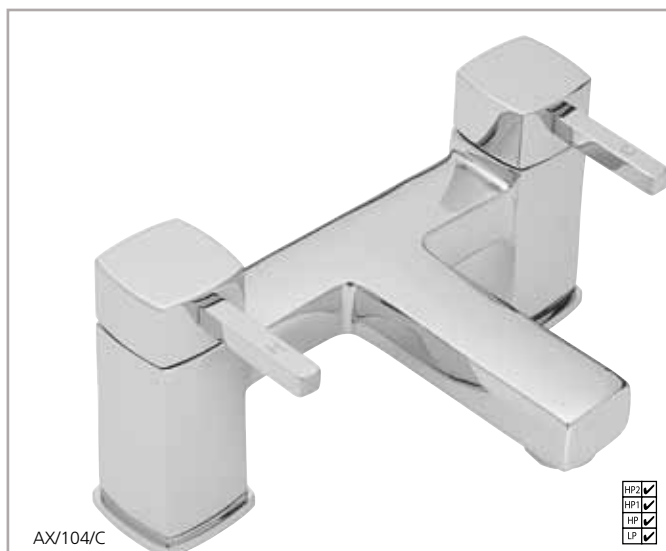

AX/101/C

BASIN TAPS (pair)

Chrome AX/101/C Excl. VAT £73.05 Inc. VAT £87.66

BATH FILLER

Chrome AX/104/C Excl. VAT £130.71 Inc. VAT £156.85

BATH SHOWER MIXER (with No1 kit)

Chrome AX/105/C Excl. VAT £146.10 Inc. VAT £175.31

BATH TAPS (pair)

Chrome AX/102/C Excl. VAT £88.42 Inc. VAT £106.10

EXPOSED THERMOSTATIC SHOWER VALVE

Chrome AX/168/C Excl. VAT £220.00 Inc. VAT £264.00

EXPOSED THERMOSTATIC SHOWER VALVE WITH RIGID RISER AND HANDSET

Chrome AX/248/C Excl. VAT £612.84 Inc. VAT £735.41

CONCEALED THERMOSTATIC SHOWER VALVE

Chrome AX/172/C Excl. VAT £240.00 Inc. VAT £288.00

WITH 2 WAY DIVERTER*

Chrome AX/177/C Excl. VAT £265.00 Inc. VAT £318.00

WITH 3 WAY DIVERTER**

Chrome AX/277/C Excl. VAT £335.00 Inc. VAT £402.00

* & ** SEE PAGE 95 FOR COMPATIBILITY DETAILS