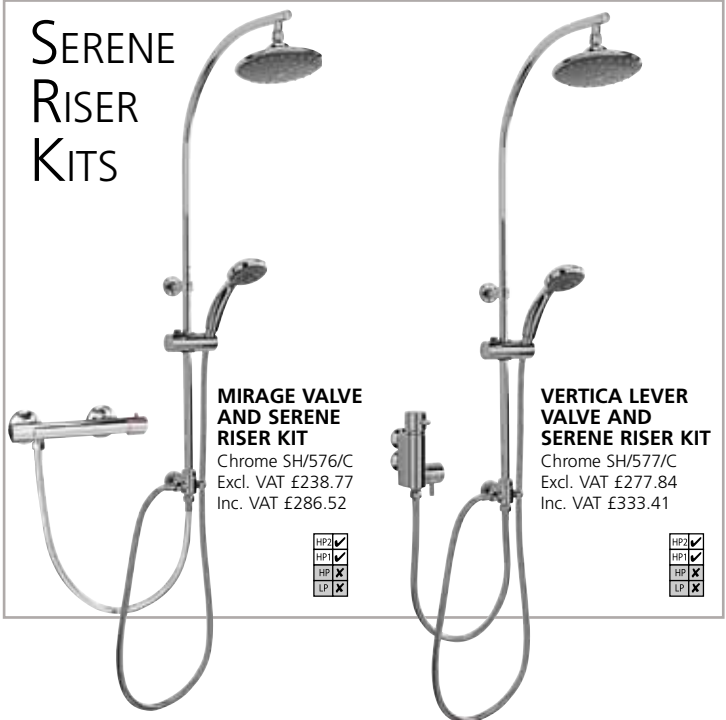

CH/192/C CHURCHMANS CONCEALED THERMOSTATIC SHOWER VALVE WITH SH/365/C YORK FIXED HEAD

SERENE RISER KITS

MIRAGE VALVE AND SERENE RISER KIT

Chrome SH/576/C
Excl. VAT £238.77
Inc. VAT £286.52

VERTICA LEVER VALVE AND SERENE RISER KIT

Chrome SH/577/C
Excl. VAT £277.84
Inc. VAT £333.41

EXPOSED THERMOSTATIC VALVE WITH RISER AND HANDSET

Chrome PL/248/C
Excl. VAT £372.24
Inc. VAT £446.69

EXPOSED THERMOSTATIC VALVE WITH RISER AND HANDSET

Chrome BL/248/C
Excl. VAT £612.84
Inc. VAT £735.41

Unnotched plates are available on request to suit all 172, 177 and 277 shower valves for landscape installation.