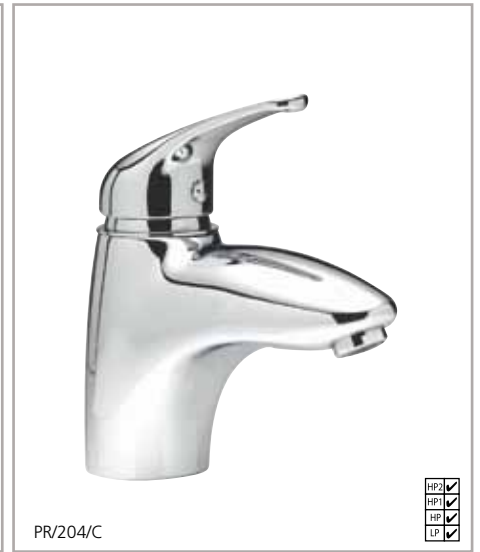

Prestige

BASIN TAPS (pair)

Chrome PR/101/C Excl. VAT £65.57 Inc. VAT £78.68

MONOBLOC BASIN MIXER (with pop-up waste)

Chrome PR/106/C Excl. VAT £78.05 Inc. VAT £93.66

CLOAKROOM MONOBLOC BASIN MIXER

(with pop-up waste)
Chrome PR/306/C Excl. VAT £78.05 Inc. VAT £93.66

(no pop-up waste)
Chrome PR/307/C Excl. VAT £69.94 Inc. VAT £83.92

BATH TAPS (pair)

Chrome PR/102/C Excl. VAT £72.13 Inc. VAT £86.56

TWIN LEVER BATH FILLER

Chrome PR/104/C Excl. VAT £124.53 Inc. VAT £149.43

TWIN LEVER BATH SHOWER MIXER (with No1 kit)

Chrome PR/105/C Excl. VAT £160.94 Inc. VAT £193.13

MONOBLOC BATH FILLER

Chrome PR/204/C Excl. VAT £204.23 Inc. VAT £245.07

MONOBLOC BATH SHOWER MIXER

(with No1 kit)
Chrome PR/205/C Excl. VAT £245.71 Inc. VAT £294.85