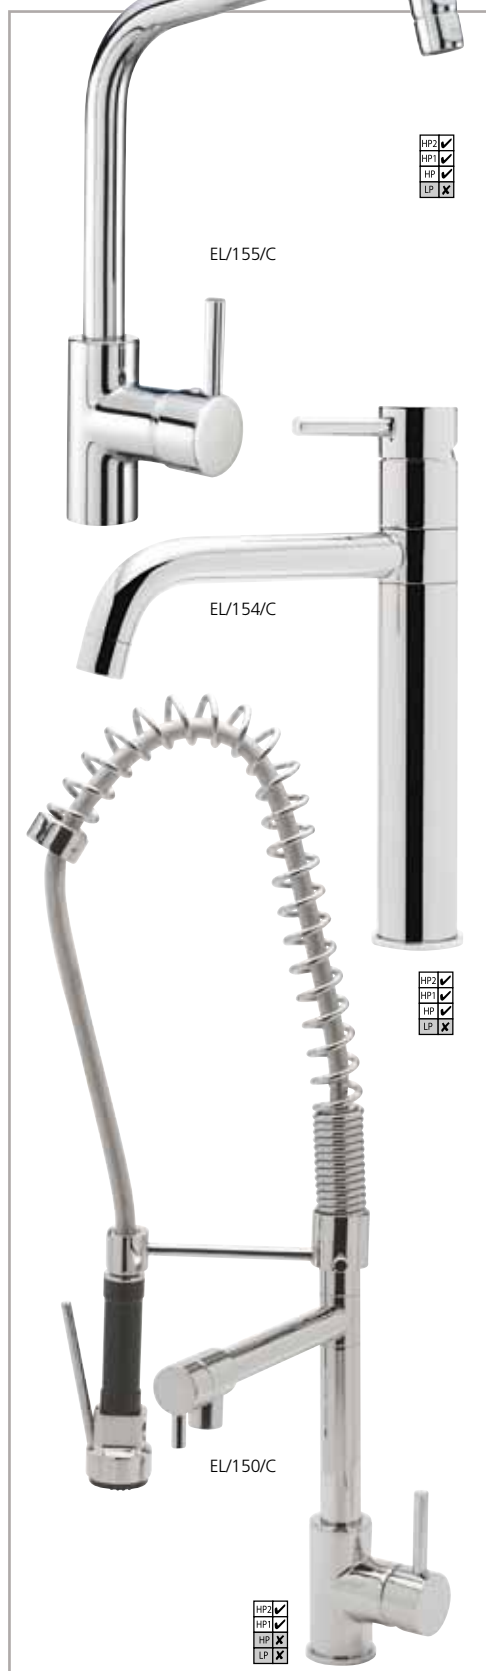

Ergo

SIDE LEVER KITCHEN SINK MIXER

Chrome EL/155/C Excl. VAT £116.02 Inc. VAT £139.22

MONOBLOC KITCHEN SINK MIXER

Chrome EL/154/C Excl. VAT £113.49 Inc. VAT £136.18

PROFESSIONAL KITCHEN SINK MIXER

Chrome EL/150/C Excl. VAT £390.64 Inc. VAT £468.77

BATH TAPS (pair)

Chrome EL/102/C Excl. VAT £125.89 Inc. VAT £151.06

MONBLOC BATH FILLER

Chrome EL/204/C Excl. VAT £293.16 Inc. VAT £351.79

BATH SHOWER MIXER (with No1 kit)

Chrome EL/305/C Excl. VAT £273.42 Inc. VAT £328.11

PILLAR BATH SHOWER MIXER (with No1 kit)

Chrome EL/105/C Excl. VAT £144.05 Inc. VAT £172.85

BATH FILLER

Chrome EL/304/C Excl. VAT £208.65 Inc. VAT £250.38