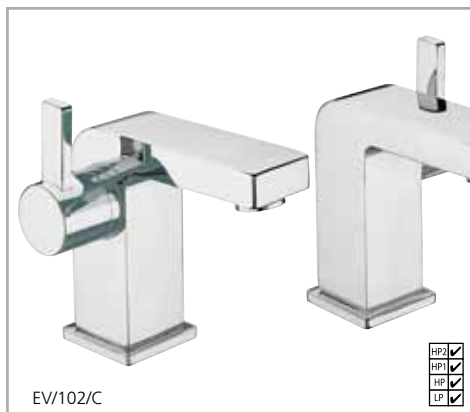

EV/106/C

SWIVEL SPOUT MONOBLOC BASIN MIXER

(with pop-up waste)

Chrome EV/106/C Excl. VAT £142.29 Inc. VAT £170.75

BATH TAPS (pair)

Chrome EV/102/C Excl. VAT £125.71 Inc. VAT £150.85

BATH SHOWER MIXER WITH DIVERTER

Chrome EV/505/C Excl. VAT £93.12 Inc. VAT £111.75

MONOBLOC BIDET MIXER (with pop-up waste)

Chrome EV/108/C Excl. VAT £125.12 Inc. VAT £150.15

5 HOLE BATH FILLER

Chrome EV/113/C Excl. VAT £261.90 Inc. VAT £314.28

3 HOLE BATH FILLER

Chrome EV/111/C Excl. VAT £167.90 Inc. VAT £201.48

BATH FILLER

Chrome EV/104/C Excl. VAT £180.41 Inc. VAT £216.50

BATH SHOWER MIXER (with No1 kit)

Chrome EV/105/C Excl. VAT £235.71 Inc. VAT £282.85