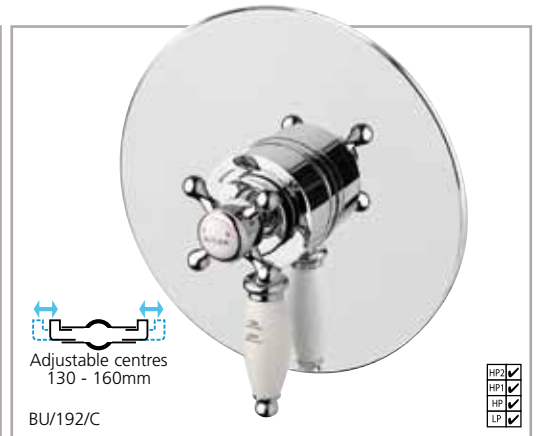

Chrome	Excl VAT	Incl VAT
BATH SHOWER PACK BU/141/C		£275.51	£330.62
TAP PACK BU/142/C		£149.47	£179.37
BATH FILLER PACK BU/143/C		£213.70	£256.45

BU/141/C **BATH SHOWER PACK** consists of
BU/105/C Bath Shower Mixer
BU/101/C Basin Taps (pair)
WA/420/C Basin Waste
WA/440/C Bath Waste

BU/142/C **TAP PACK** consists of
BU/101/C Basin Taps (pair)
BU/102/C Bath Taps (pair)
WA/420/C Basin Waste
WA/440/C Bath Waste

BU/143/C **BATH FILLER PACK** consists of
BU/101/C Basin Taps (pair)
BU/104/C Bath Filler
WA/420/C Basin Waste
WA/440/C Bath Waste

BATH TAPS (pair)
Chrome BU/102/C Excl. VAT £74.58 Inc. VAT £89.50

BATH FILLER
Chrome BU/104/C Excl. VAT £138.81 Inc. VAT £166.58

EXPOSED THERMOSTATIC SHOWER VALVE
Chrome BU/191/C Excl. VAT £290.00 Inc. VAT £348.00

BATH SHOWER MIXER (with No1 kit)
Chrome BU/105/C Excl. VAT £200.63 Inc. VAT £240.76

MONOBLOC BIDET MIXER (with pop-up waste)
Chrome BU/108/C Excl. VAT £111.98 Inc. VAT £134.38

CONCEALED THERMOSTATIC SHOWER VALVE
Chrome BU/192/C Excl. VAT £290.00 Inc. VAT £348.00

HIGH NECK KITCHEN PILLAR TAP (pair)
Chrome BU/103/C Excl. VAT £67.87 Inc. VAT £81.44

MONOBLOC KITCHEN SINK MIXER
Chrome BU/152/C Excl. VAT £96.51 Inc. VAT £115.81

DECK PATTERN KITCHEN SINK MIXER
Chrome BU/151/C Excl. VAT £92.54 Inc. VAT £110.04