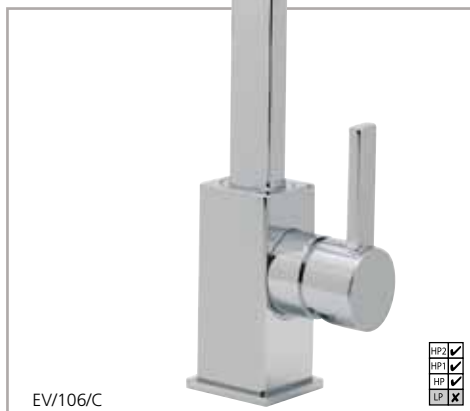

SWIVEL SPOUT MONOBLOC BASIN MIXER

(with pop-up waste)

Chrome EV/106/C Excl. VAT £142.29 Inc. VAT £170.75

BATH TAPS (pair)

Chrome EV/102/C Excl. VAT £125.71 Inc. VAT £150.85

BATH SHOWER MIXER WITH DIVERTER

Chrome EV/505/C Excl. VAT £93.12 Inc. VAT £111.75

MONOBLOC BIDET MIXER (with pop-up waste)

Chrome EV/108/C Excl. VAT £125.12 Inc. VAT £150.15

5 HOLE BATH FILLER

Chrome EV/113/C Excl. VAT £261.90 Inc. VAT £314.28

3 HOLE BATH FILLER

Chrome EV/111/C Excl. VAT £167.90 Inc. VAT £201.48

BATH FILLER

Chrome EV/104/C Excl. VAT £180.41 Inc. VAT £216.50

BATH SHOWER MIXER (with No1 kit)

Chrome EV/105/C Excl. VAT £235.71 Inc. VAT £282.85