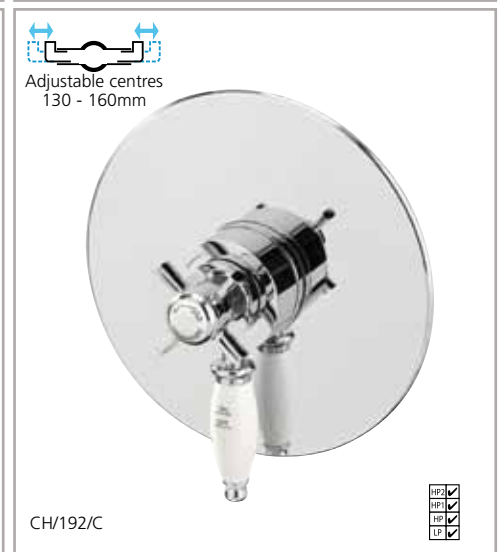

CH/191/C
SH/176/C

CH/192/C

**EXPOSED DUAL CONTROL THERMOSTATIC
SHOWER VALVE (CH/191/C)
WITH RIGID RISER AND DIVERTER**

130mm head (SH/176/C)
Kit sold separately on page 103

Chrome CH/191/C Excl. VAT £290.00 Inc. VAT £348.00
Chrome SH/176/C Excl. VAT £270.56 Inc. VAT £324.67

CONCEALED THERMOSTATIC SHOWER VALVE

Chrome CH/192/C Excl. VAT £290.00 Inc. VAT £348.00