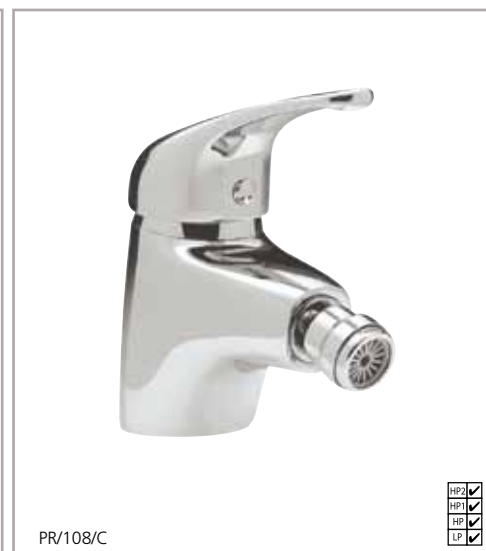

PR/704/C

HP2 ✓
HP1 ✓
HP ✓
LP ✗