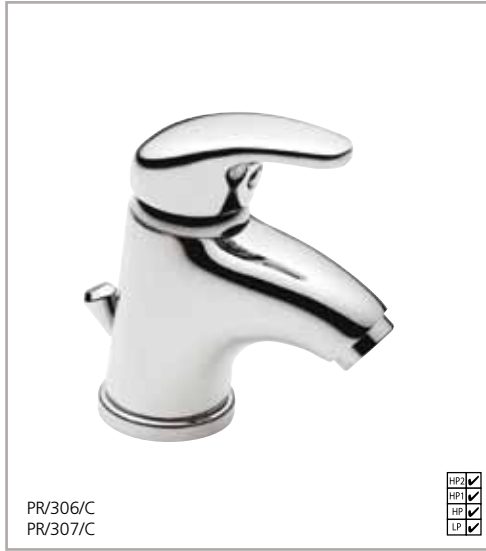

Prestige

BASIN TAPS (pair)

Chrome PR/101/C Excl. VAT £65.57 Inc. VAT £78.68

MONOBLOC BASIN MIXER (with pop-up waste)

Chrome PR/106/C Excl. VAT £78.05 Inc. VAT £93.66

CLOAKROOM MONOBLOC BASIN MIXER

(with pop-up waste)
Chrome PR/306/C Excl. VAT £78.05 Inc. VAT £93.66

(no pop-up waste)
Chrome PR/307/C Excl. VAT £69.94 Inc. VAT £83.92

BATH TAPS (pair)

Chrome PR/102/C Excl. VAT £72.13 Inc. VAT £86.56

TWIN LEVER BATH FILLER

Chrome PR/104/C Excl. VAT £124.53 Inc. VAT £149.43

TWIN LEVER BATH SHOWER MIXER (with No1 kit)

Chrome PR/105/C Excl. VAT £160.94 Inc. VAT £193.13

MONOBLOC BATH FILLER

Chrome PR/204/C Excl. VAT £204.23 Inc. VAT £245.07

MONOBLOC BATH SHOWER MIXER

(with No1 kit)
Chrome PR/205/C Excl. VAT £245.71 Inc. VAT £294.85