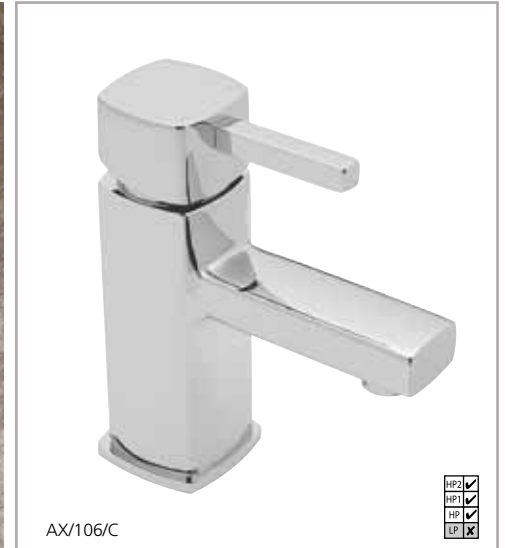

1. **MONOBLOC BASIN MIXER** (with pop-up waste)
   Chrome AX/106/C Excl. VAT £88.42 Inc. VAT £106.10
2. **CLOAKROOM BASIN MIXER** (with pop-up waste)
   Chrome AX/306/C Excl. VAT £79.98 Inc. VAT £95.98
3. **CLOAKROOM BASIN MIXER** (no pop-up waste)
   Chrome AX/307/C Excl. VAT £69.32 Inc. VAT £83.18
4. **MONOBLOC BIDET MIXER** (with pop-up waste)
   Chrome AX/108/C Excl. VAT £88.42 Inc. VAT £106.10