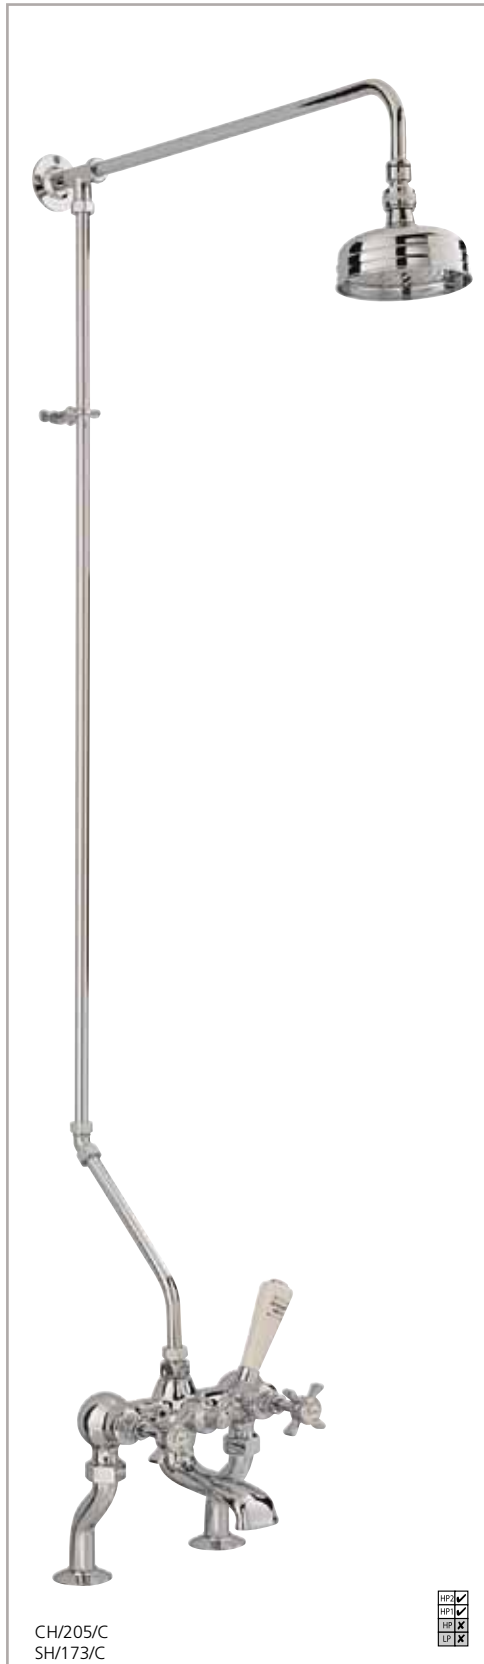

CH/191/C

Churchmans

CH/205/C
SH/173/C

**BATH SHOWER MIXER (CH/205/C)
SHOWN WITH BATH MOUNTED RIGID RISER KIT
(SH/173/C)**

Kit sold separately

Chrome CH/205/C Excl. VAT £296.72 Inc. VAT £356.07
Chrome SH/173/C Excl. VAT £115.34 Inc. VAT £138.41