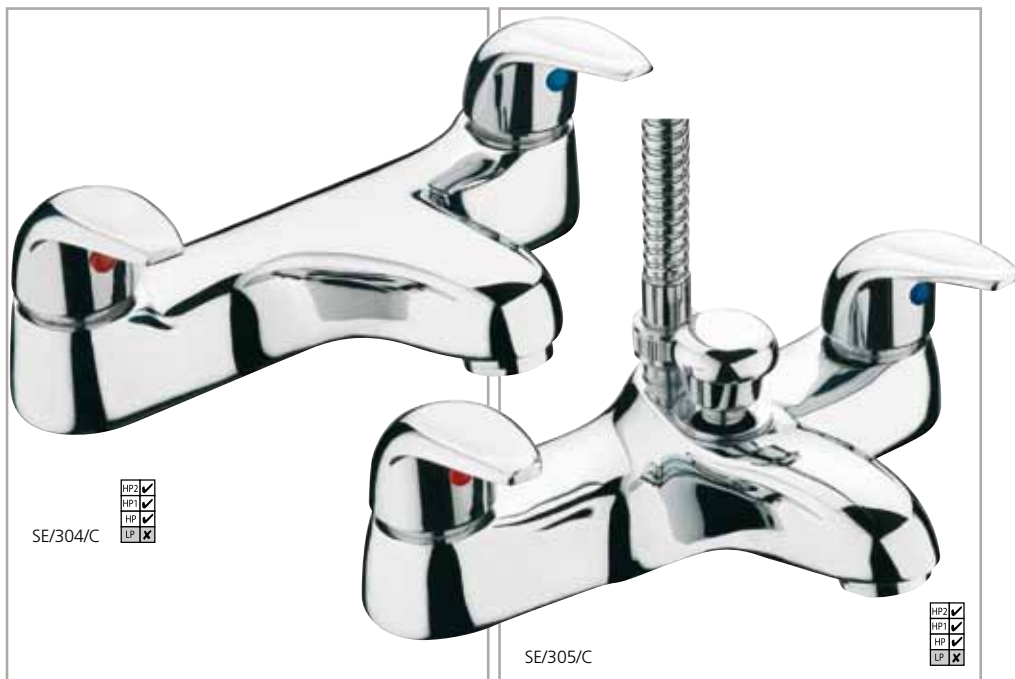

SE/101/C

SE/106/C

SE/206/C

BASIN TAPS (pair)
 Chrome SE/101/C Excl. VAT £51.27 Inc. VAT £61.53

MONOBLOC BASIN MIXER (with pop-up waste)
 Chrome SE/106/C Excl. VAT £37.35 Inc. VAT £44.82

DELUXE MONOBLOC BASIN MIXER (with pop-up waste)
 Chrome SE/206/C Excl. VAT £67.71 Inc. VAT £81.25