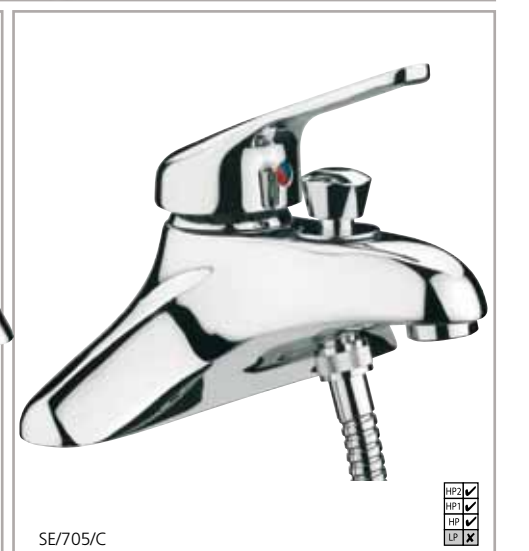

SE/101/C

SE/106/C

SE/206/C

BASIN TAPS (pair)
 Chrome SE/101/C Excl. VAT £51.27 Inc. VAT £61.53

MONOBLOC BASIN MIXER (with pop-up waste)
 Chrome SE/106/C Excl. VAT £37.35 Inc. VAT £44.82

DELUXE MONOBLOC BASIN MIXER (with pop-up waste)
 Chrome SE/206/C Excl. VAT £67.71 Inc. VAT £81.25