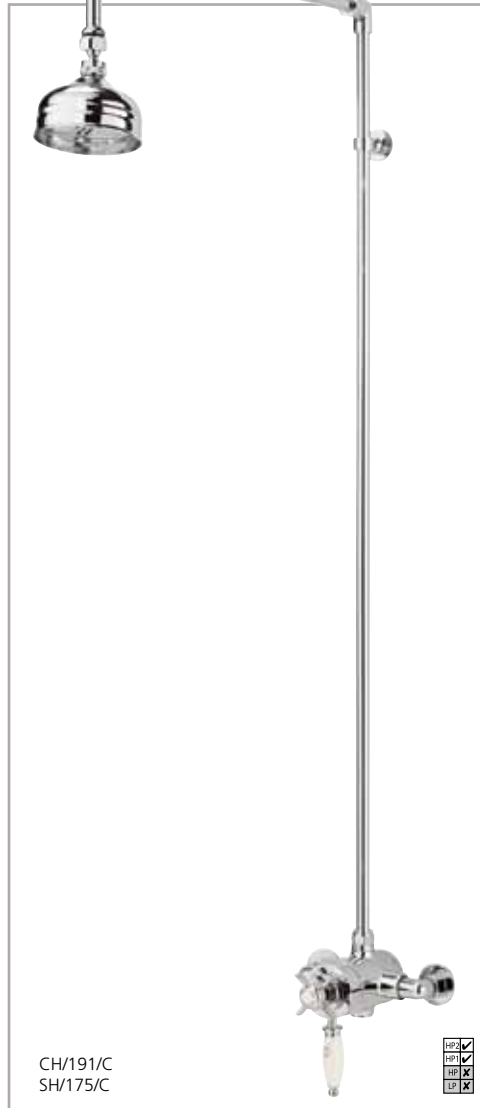

CH/191/C
SH/175/C

Adjustable centres
130 - 160mm

CH/191/C

**EXPOSED DUAL CONTROL THERMOSTATIC
SHOWER VALVE (CH/191/C)
WITH RIGID RISER KIT**

120mm head (SH/175/C)
Kit sold separately on page 103

Chrome CH/191/C Excl. VAT £290.00 Inc. VAT £348.00
Chrome SH/175/C Excl. VAT £79.25 Inc. VAT £95.10