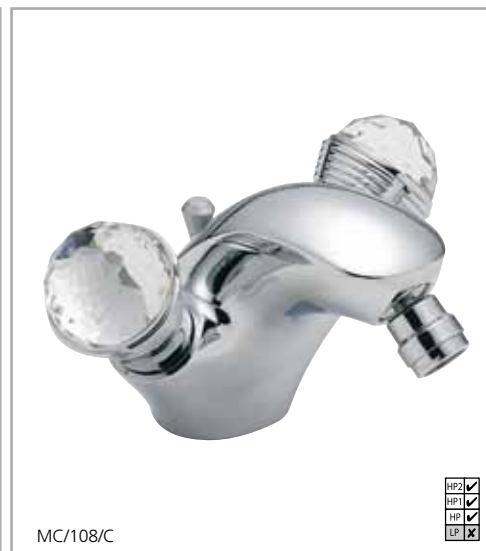

BASIN TAPS (pair)

Chrome MC/101/C Excl. VAT £200.00 Inc. VAT £239.99

MONOBLOC BASIN MIXER (with pop-up waste)

Chrome MC/106/C Excl. VAT £239.33 Inc. VAT £287.20

3 HOLE BASIN MIXER (with pop-up waste)

Chrome MC/107/C Excl. VAT £239.33 Inc. VAT £287.20

BATH TAPS (pair)

Chrome MC/102/C Excl. VAT £213.11 Inc. VAT £255.73

BATH FILLER

Chrome MC/104/C Excl. VAT £239.33 Inc. VAT £287.20

BATH SHOWER MIXER (with No1 kit)

Chrome MC/105/C Excl. VAT £321.30 Inc. VAT £385.56

MONOBLOC BIDET MIXER (with pop-up waste)

Chrome MC/108/C Excl. VAT £239.33 Inc. VAT £287.20

3/4" DECK MOUNTED SIDE VALVES (pair)

Chrome MC/187/C Excl. VAT £232.74 Inc. VAT £279.29

1/2" WALL MOUNTED SIDE VALVES (pair)

Chrome MC/195/C Excl. VAT £232.74 Inc. VAT £279.29