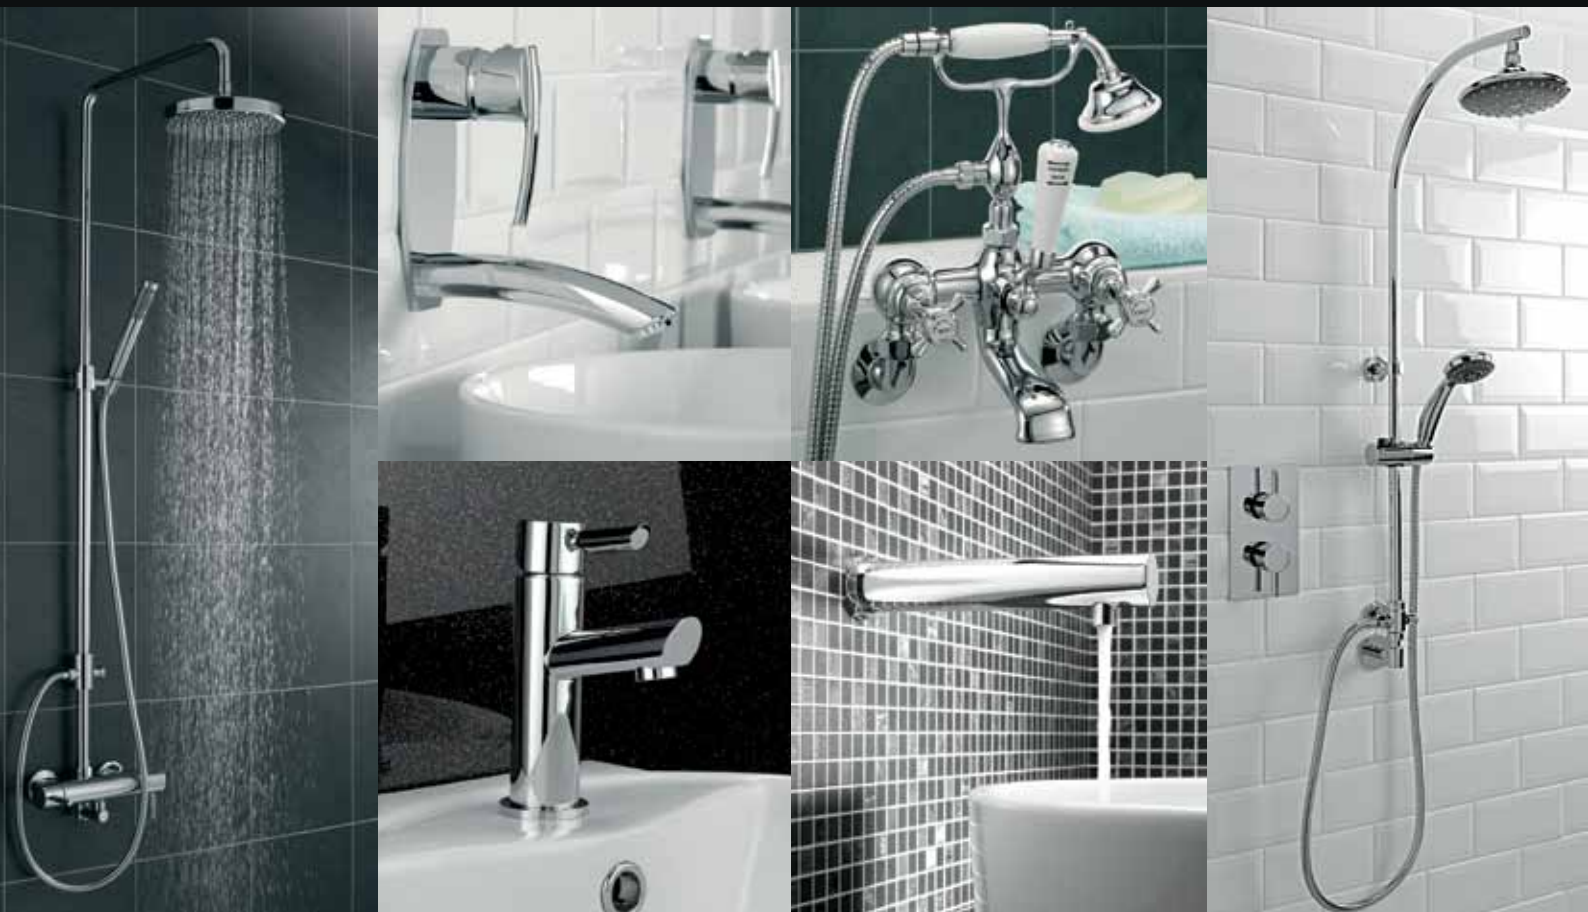

SAGITTARIUS

taps &
showers

2011

Index

Metro	4	Spouts	87
Blade	8	Centrafills	87
Plaza	12	Kitchen Taps	88
Oveta	16	Shower Valves	94
Evolution	20	Pumps	99
Ergo	24	Slide Rail Kits	100
Arke	30	Rainbars	101
Eclipse	32	Body Jets	101
Pablo	34	Ceiling Arms	101
Matisse	37	LED & Fixed Head Kits	102
Zone	40	Rigid Riser Kits	103
Pure	46	Handsets	104
Rocco	50	Douche Kits	104
Prestige	53	Hoses	104
Krono	56	Ancillary Items	105
Avant	58	Diverters	105
Piazza	60	Isolating & Non Return Valves	105
Seattle	62	Eco Homes Restricters	105
Axis	64	Basin Wastes	106
Metz	66	Bath Wastes	106
Metz Crystal	68	Shower Wastes	107
Altec	70	Sink Wastes & Strainers	107
Questflo	72	Bottle Traps	107
Churchmans	74	Standpipes & Shrouds	107
Butler	78	Cistern Levers	107
Fantasy	80	Flush Pipe Kits	107
Contract	82	Accessories	108
Infra-Red	84	Radiators	111
Blending Valves	85	Dimensions	112
Side Valves	86	Display Stands & Boards	121
		Terms and Conditions	122