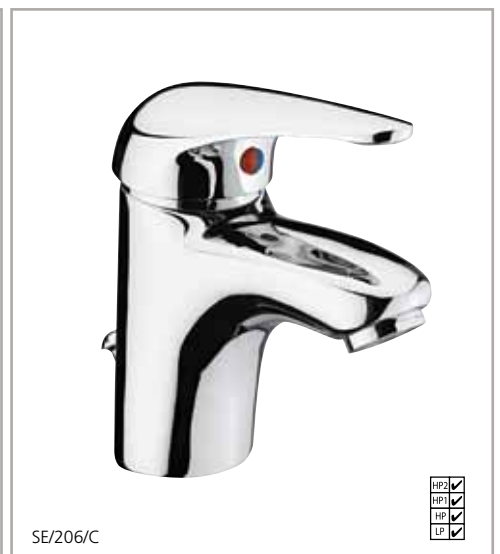

SE/206/C DELUXE MONOBLOC BASIN MIXER WITH POP-UP WASTE AND SE/304/C TWIN LEVER BATH FILLER

SE/206/C

BASIN TAPS (pair)
Chrome SE/101/C Excl. VAT £51.27 Inc. VAT £61.53

MONOBLOC BASIN MIXER (with pop-up waste)
Chrome SE/106/C Excl. VAT £37.35 Inc. VAT £44.82

DELUXE MONOBLOC BASIN MIXER (with pop-up waste)
Chrome SE/206/C Excl. VAT £67.71 Inc. VAT £81.25