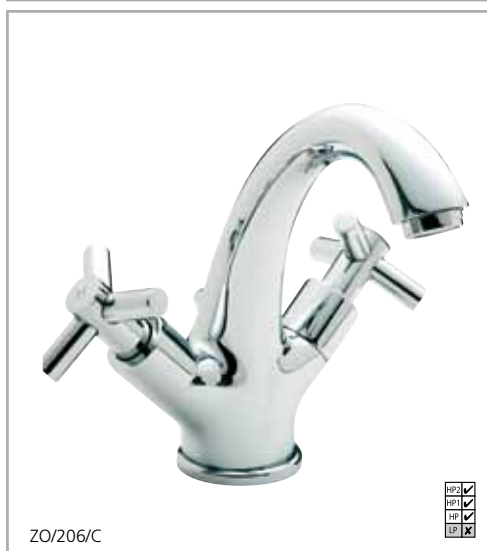

ZO/106/C

ZO/307/C

ZO/206/C