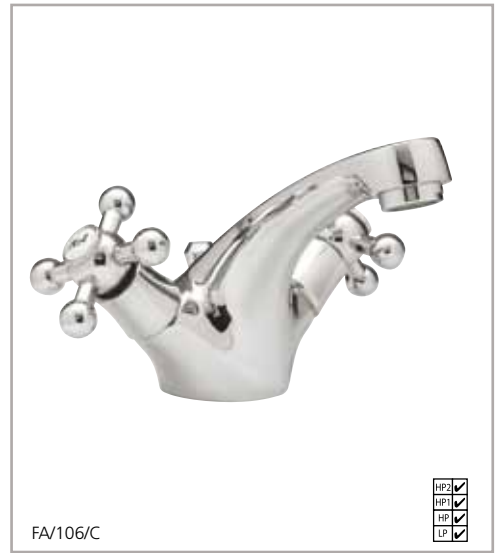

MONOBLOC KITCHEN SINK MIXER
 Chrome BU/152/C Excl. VAT £96.51 Inc. VAT £115.81

DECK PATTERN KITCHEN SINK MIXER
 Chrome BU/151/C Excl. VAT £92.54 Inc. VAT £110.04

Fantasy

FA/101/C BASIN TAPS

FA/101/C

FA/106/C