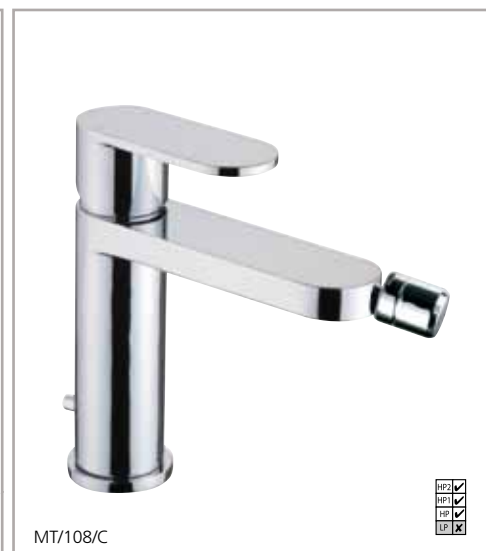

1/2" DECK MOUNTED SIDE VALVES (pair)

Chrome MT/187/C
Excl. VAT £110.58 Inc. VAT £132.70

1/2" WALL MOUNTED SIDE VALVES (pair)

Chrome MT/195/C
Excl. VAT £88.17 Inc. VAT £105.80

FLOOR MOUNTED BATH SHOWER MIXER AND KIT

Chrome MT/305/C
Excl. VAT £507.20 Inc. VAT £608.64

2 WAY DECK DIVERTER AND KIT

Chrome MT/196/C
Excl. VAT £110.58 Inc. VAT £132.70

SLIDE RAIL KIT

Chrome MT/228/C
Excl. VAT £117.28 Inc. VAT £140.73

3 WAY WALL DIVERTER

Chrome MT/194/C
Excl. VAT £66.93
Inc. VAT £80.32

2 WAY DECK MOUNTED DIVERTER

Chrome MT/197/C
Excl. VAT £76.24
Inc. VAT £91.49

MONOBLOC BIDET MIXER (with pop-up waste)

Chrome MT/108/C Excl. VAT £181.58 Inc. VAT £217.89

SIDE LEVER KITCHEN SINK MIXER

Chrome MT/155/C Excl. VAT £225.52 Inc. VAT £270.62