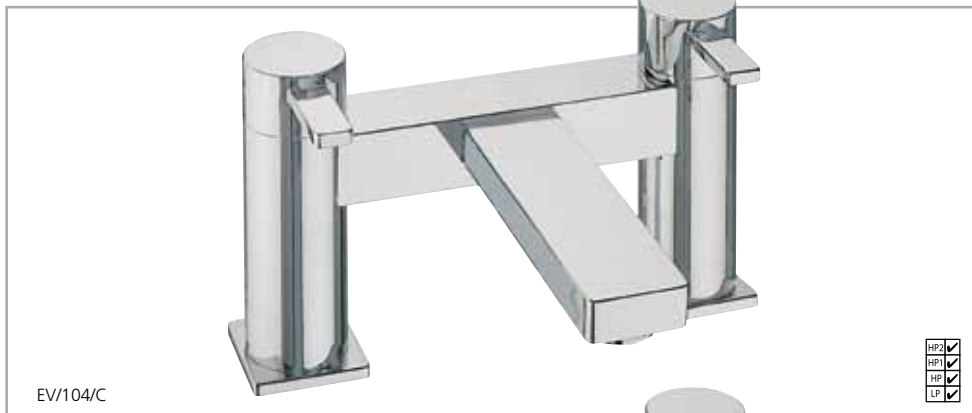

EV/111/C

SWIVEL SPOUT MONOBLOC BASIN MIXER

(with pop-up waste)

Chrome EV/106/C Excl. VAT £142.29 Inc. VAT £170.75

BATH TAPS (pair)

Chrome EV/102/C Excl. VAT £125.71 Inc. VAT £150.85

BATH SHOWER MIXER WITH DIVERTER

Chrome EV/505/C Excl. VAT £93.12 Inc. VAT £111.75

MONOBLOC BIDET MIXER (with pop-up waste)

Chrome EV/108/C Excl. VAT £125.12 Inc. VAT £150.15

5 HOLE BATH FILLER

Chrome EV/113/C Excl. VAT £261.90 Inc. VAT £314.28

3 HOLE BATH FILLER

Chrome EV/111/C Excl. VAT £167.90 Inc. VAT £201.48

BATH FILLER

Chrome EV/104/C Excl. VAT £180.41 Inc. VAT £216.50

BATH SHOWER MIXER (with No1 kit)

Chrome EV/105/C Excl. VAT £235.71 Inc. VAT £282.85