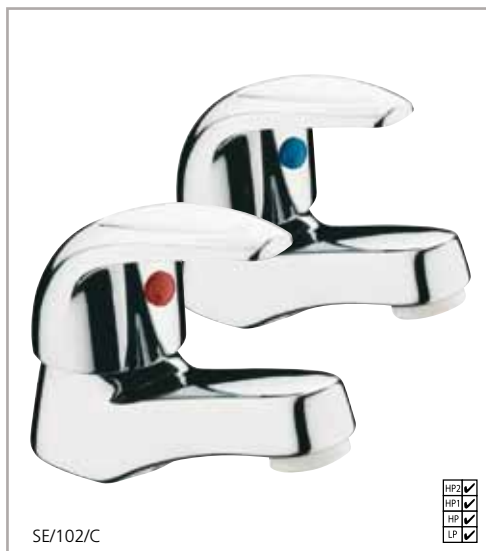

SE/101/C

SE/106/C

SE/206/C

BASIN TAPS (pair)
 Chrome SE/101/C Excl. VAT £51.27 Inc. VAT £61.53

MONOBLOC BASIN MIXER (with pop-up waste)
 Chrome SE/106/C Excl. VAT £37.35 Inc. VAT £44.82

DELUXE MONOBLOC BASIN MIXER (with pop-up waste)
 Chrome SE/206/C Excl. VAT £67.71 Inc. VAT £81.25