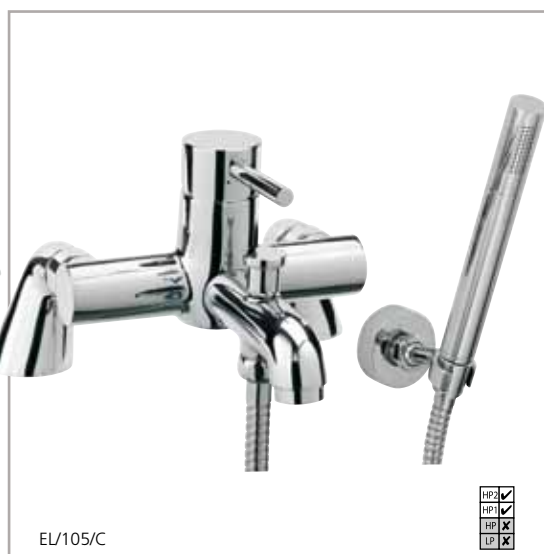

Ergo

SIDE LEVER KITCHEN SINK MIXER

Chrome EL/155/C Excl. VAT £116.02 Inc. VAT £139.22

MONOBLOC KITCHEN SINK MIXER

Chrome EL/154/C Excl. VAT £113.49 Inc. VAT £136.18

PROFESSIONAL KITCHEN SINK MIXER

Chrome EL/150/C Excl. VAT £390.64 Inc. VAT £468.77

BATH TAPS (pair)

Chrome EL/102/C Excl. VAT £125.89 Inc. VAT £151.06

MONBLOC BATH FILLER

Chrome EL/204/C Excl. VAT £293.16 Inc. VAT £351.79

BATH SHOWER MIXER (with No1 kit)

Chrome EL/305/C Excl. VAT £273.42 Inc. VAT £328.11

PILLAR BATH SHOWER MIXER (with No1 kit)

Chrome EL/105/C Excl. VAT £144.05 Inc. VAT £172.85

BATH FILLER

Chrome EL/304/C Excl. VAT £208.65 Inc. VAT £250.38