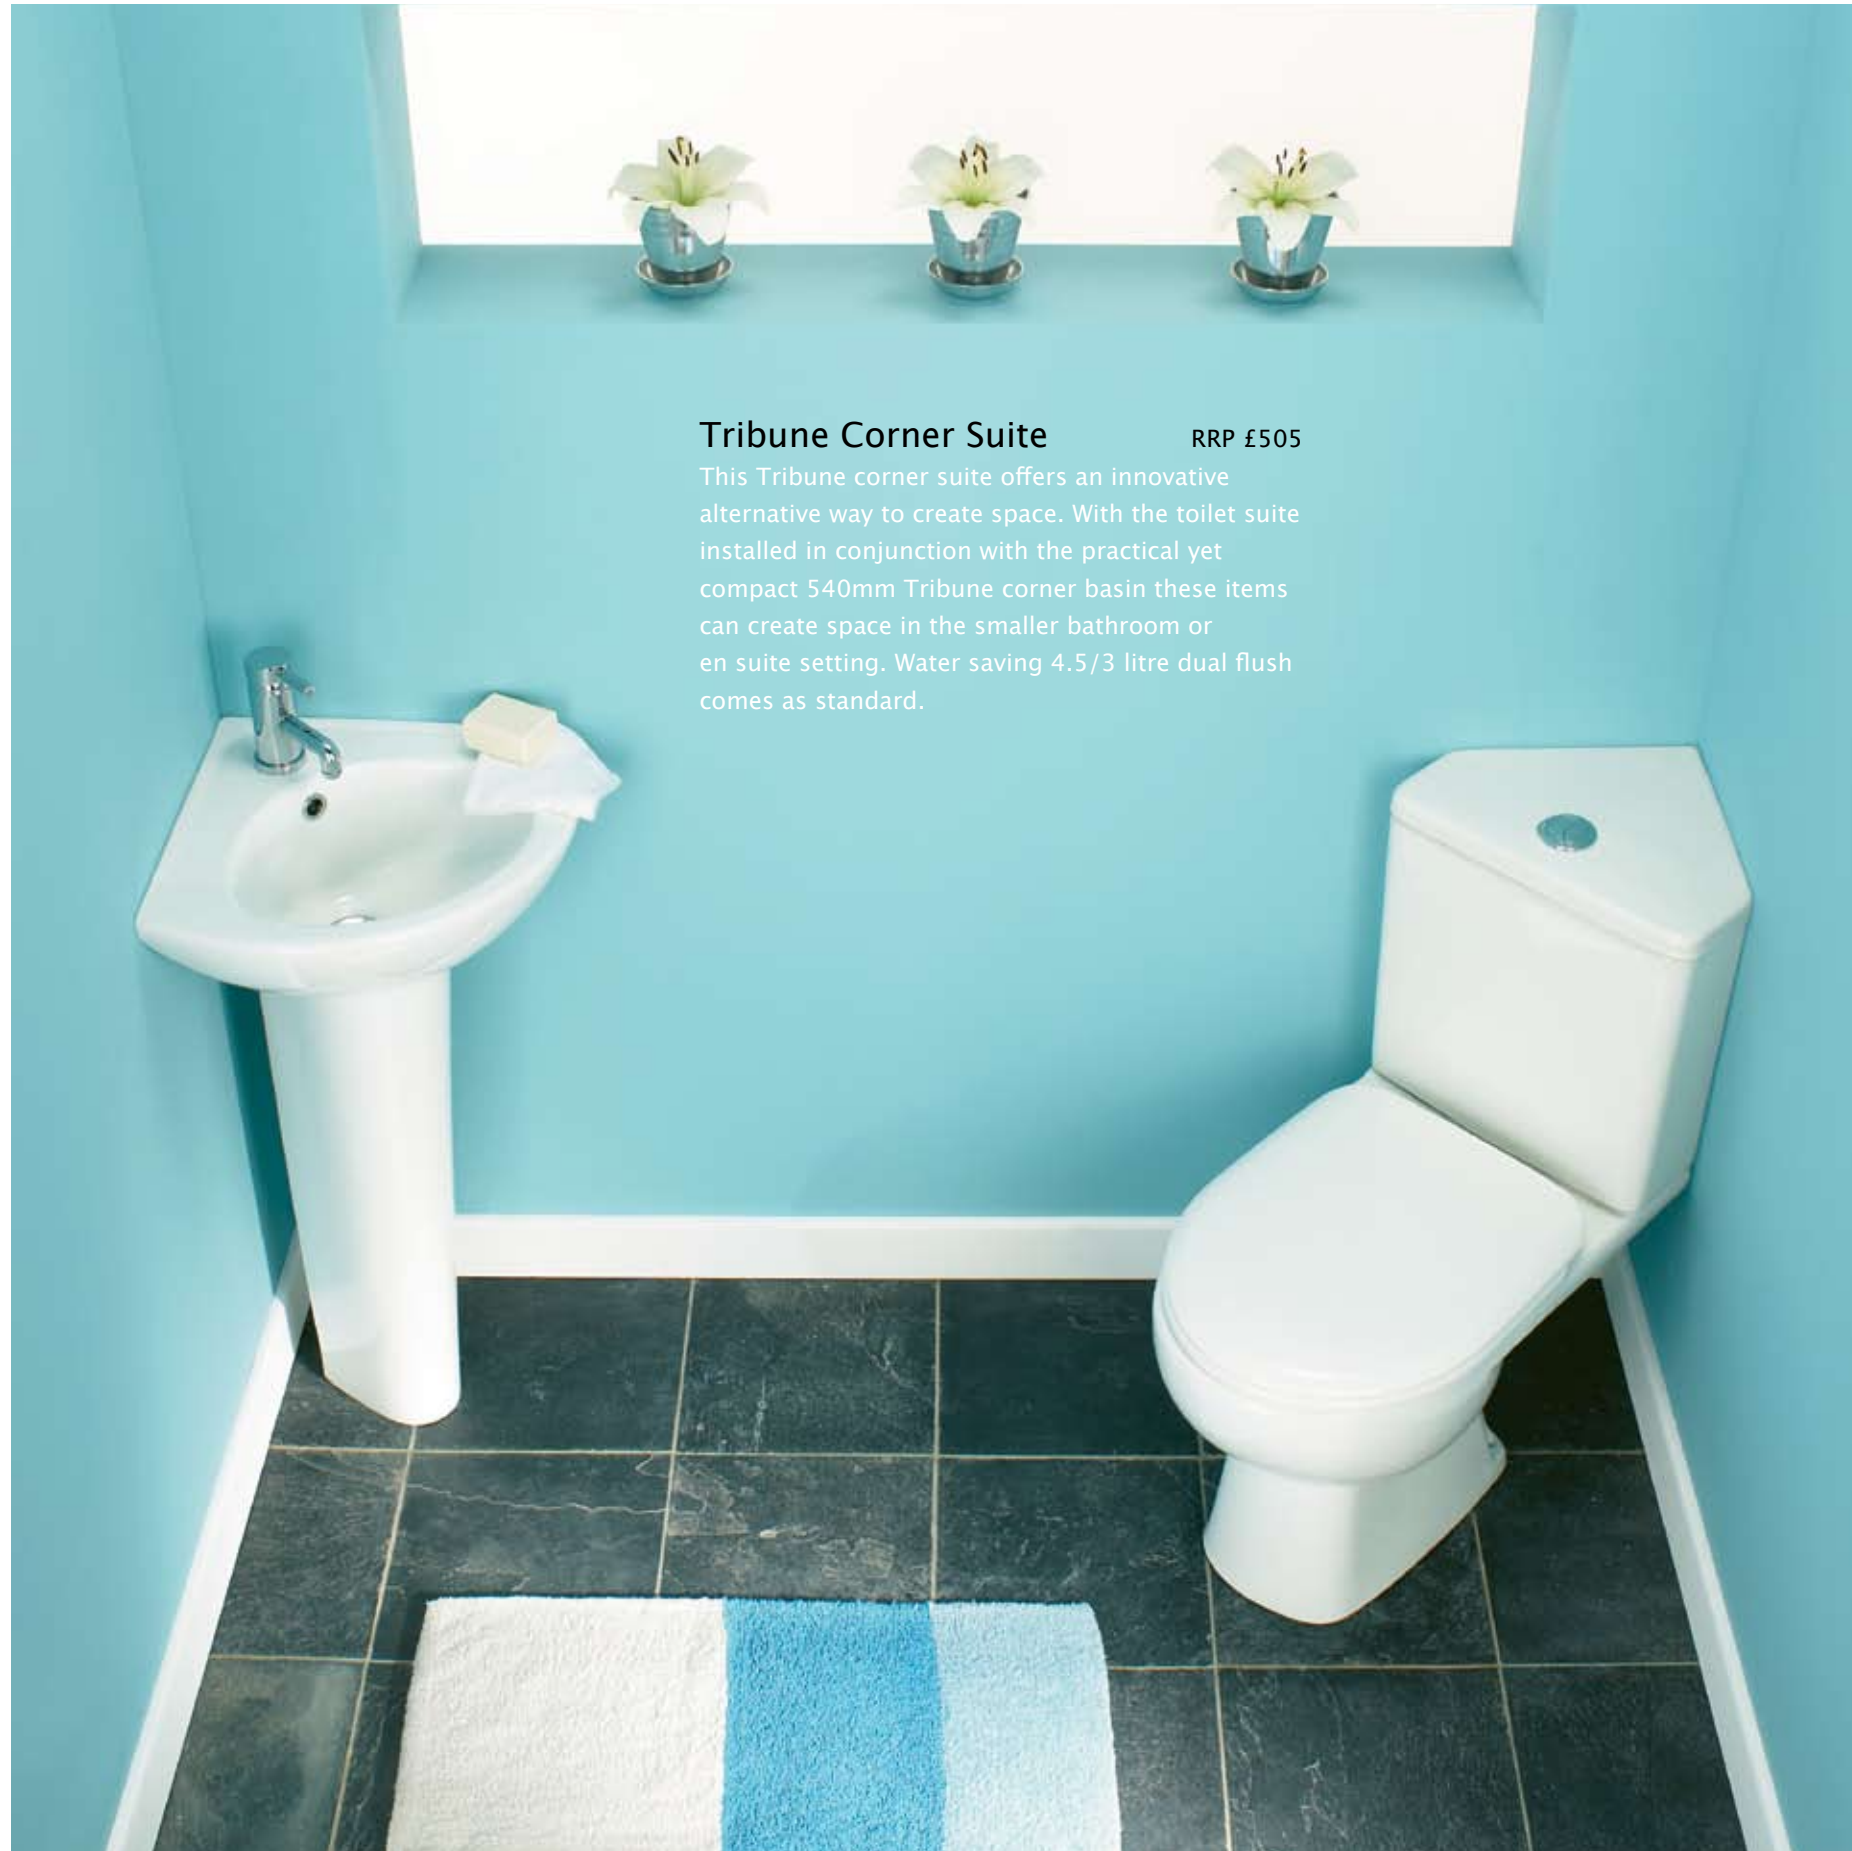

Prices exclude baths, taps, wastes, accessories and any other ancillary items shown in the photography.

Tribune

ENVIRONMENTALLY
CONSCIOUS
TECHNOLOGY

The environmentally friendly bathroom solution. The revolutionary Tribune suite saves both water and space. With its compact design and WRAS accredited 4.5/3 litre flush this suite is included on the DEFRA list of approved water saving devices.

Tribune Corner Suite

RRP £505

This Tribune corner suite offers an innovative alternative way to create space. With the toilet suite installed in conjunction with the practical yet compact 540mm Tribune corner basin these items can create space in the smaller bathroom or en suite setting. Water saving 4.5/3 litre dual flush comes as standard.