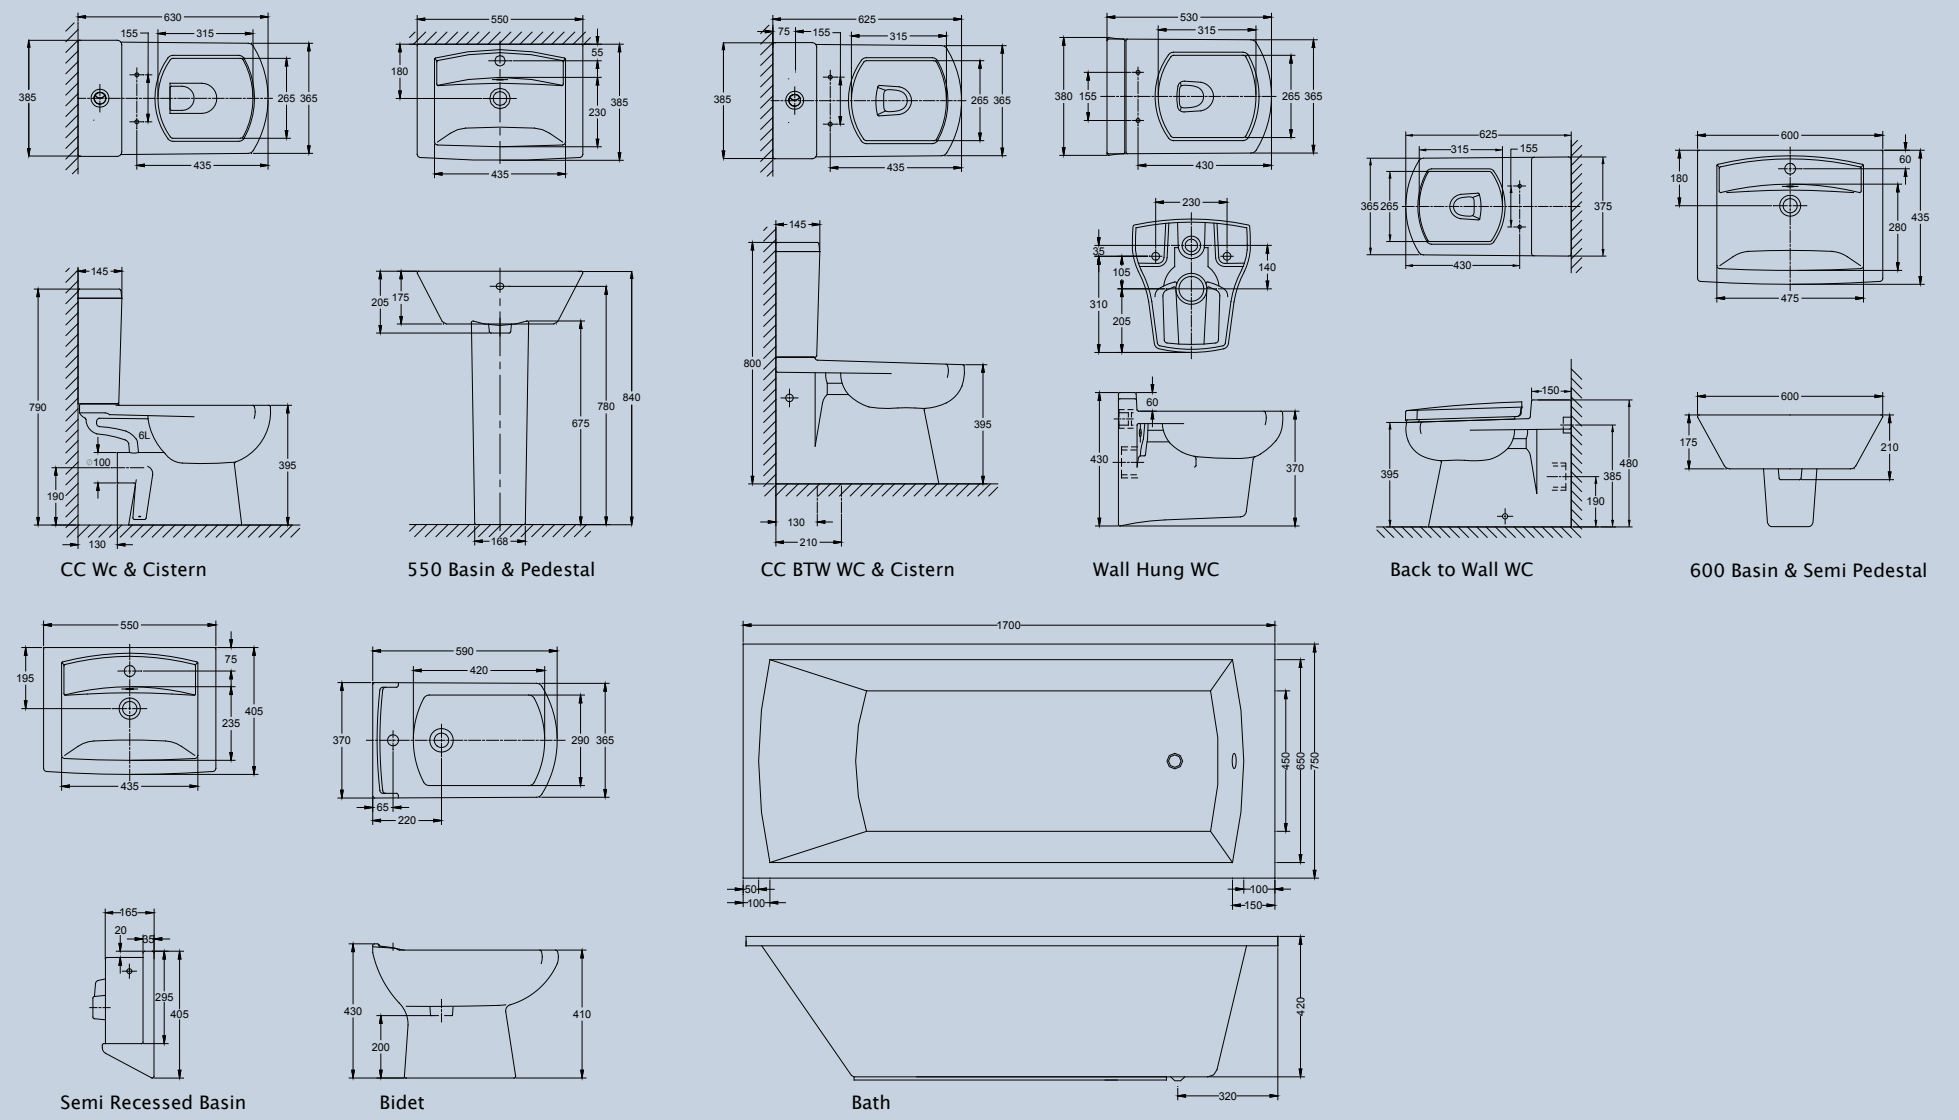

Intrigue Suite

Odessa Suite

Zeto Suite

Serene II Suite