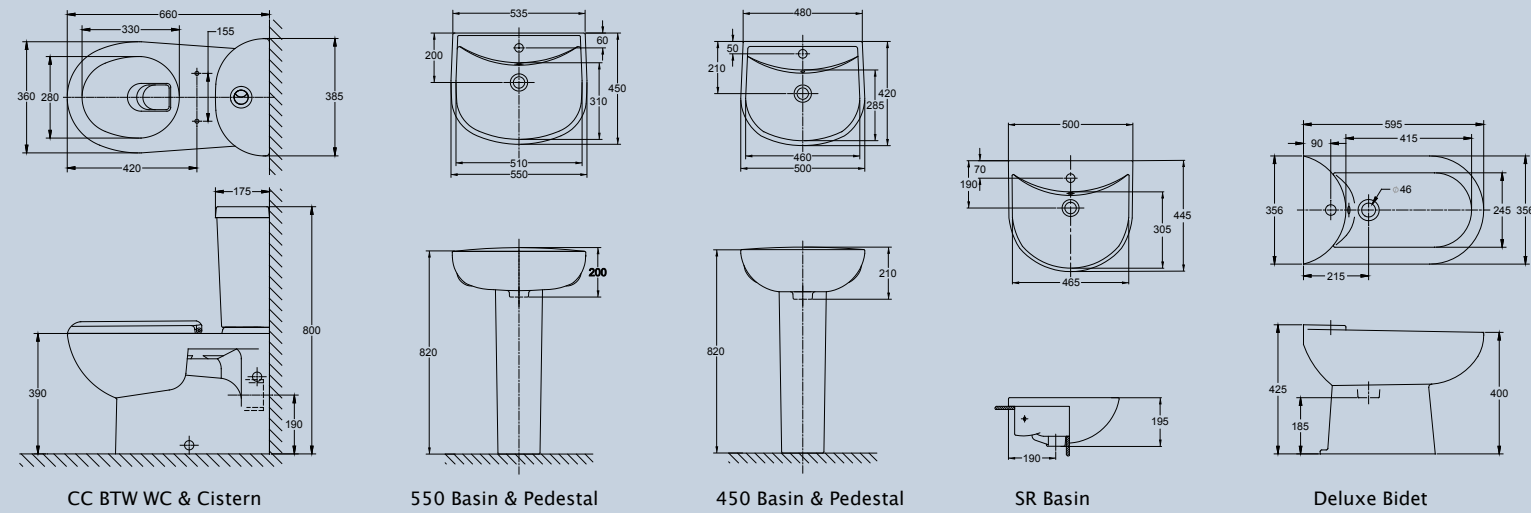

Radius Suite