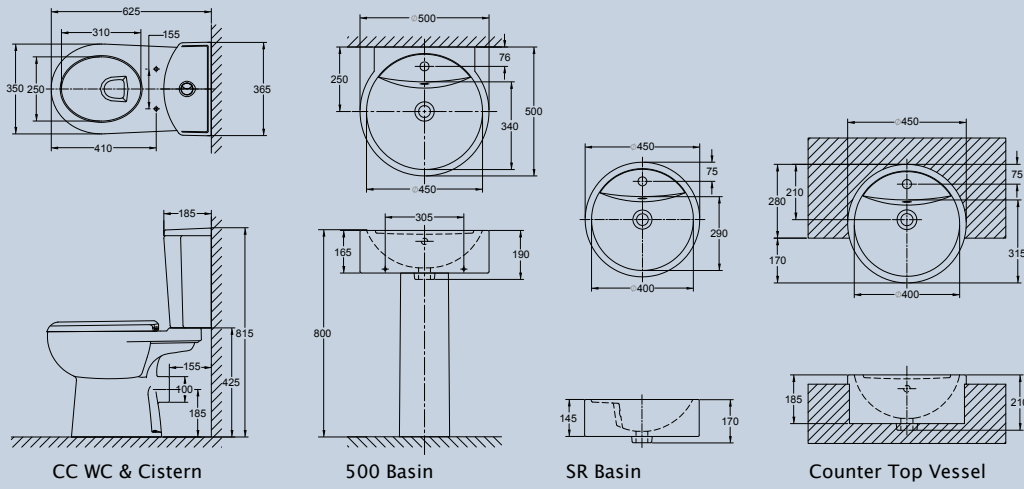

Impala Suite