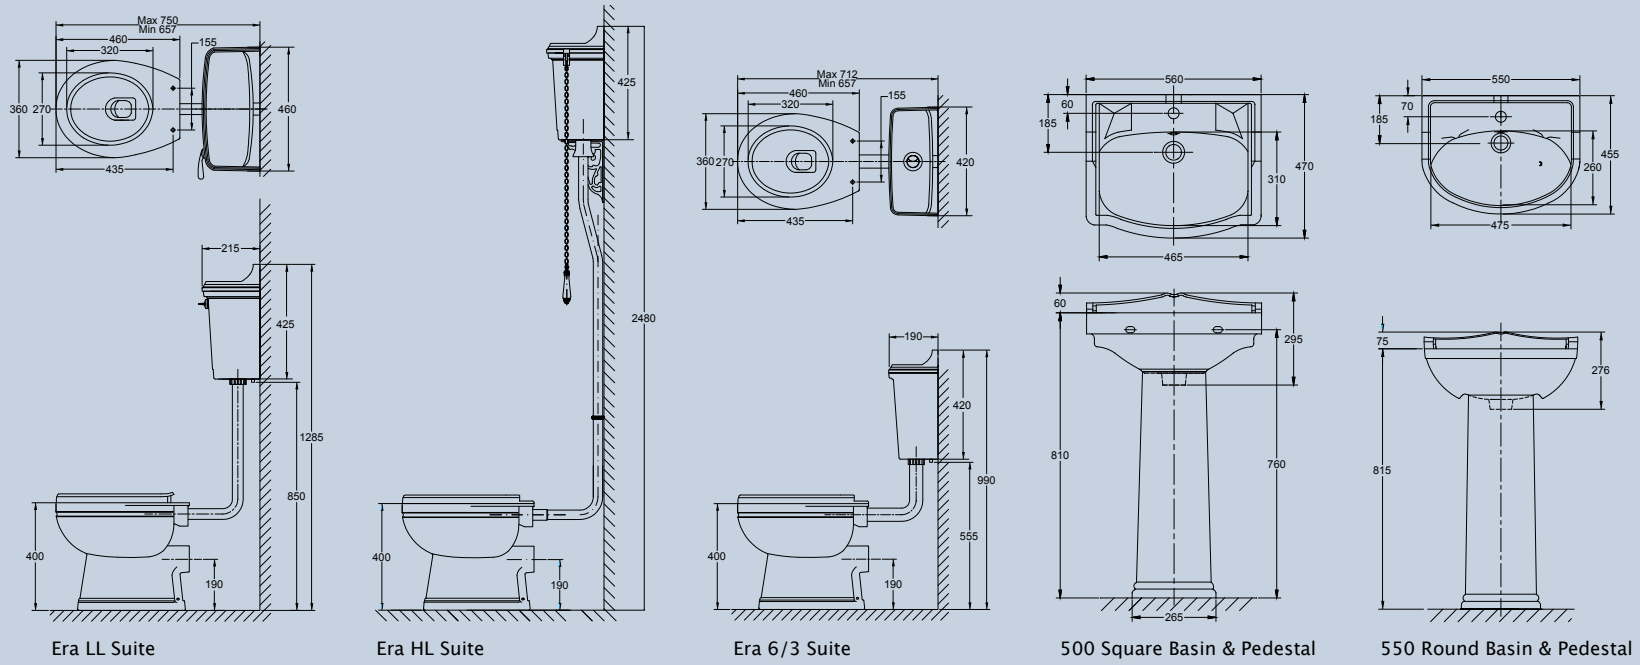

Impact Suite

Radius Suite

Hadrian Suite

Era LL Suite Era HL Suite Era 6/3 Suite 500 Square Basin & Pedestal 550 Round Basin & Pedestal

450 Cloakroom Basin Bidet

Genevieve Suite

CC WC & Cistern 560 Basin & Pedestal Bidet