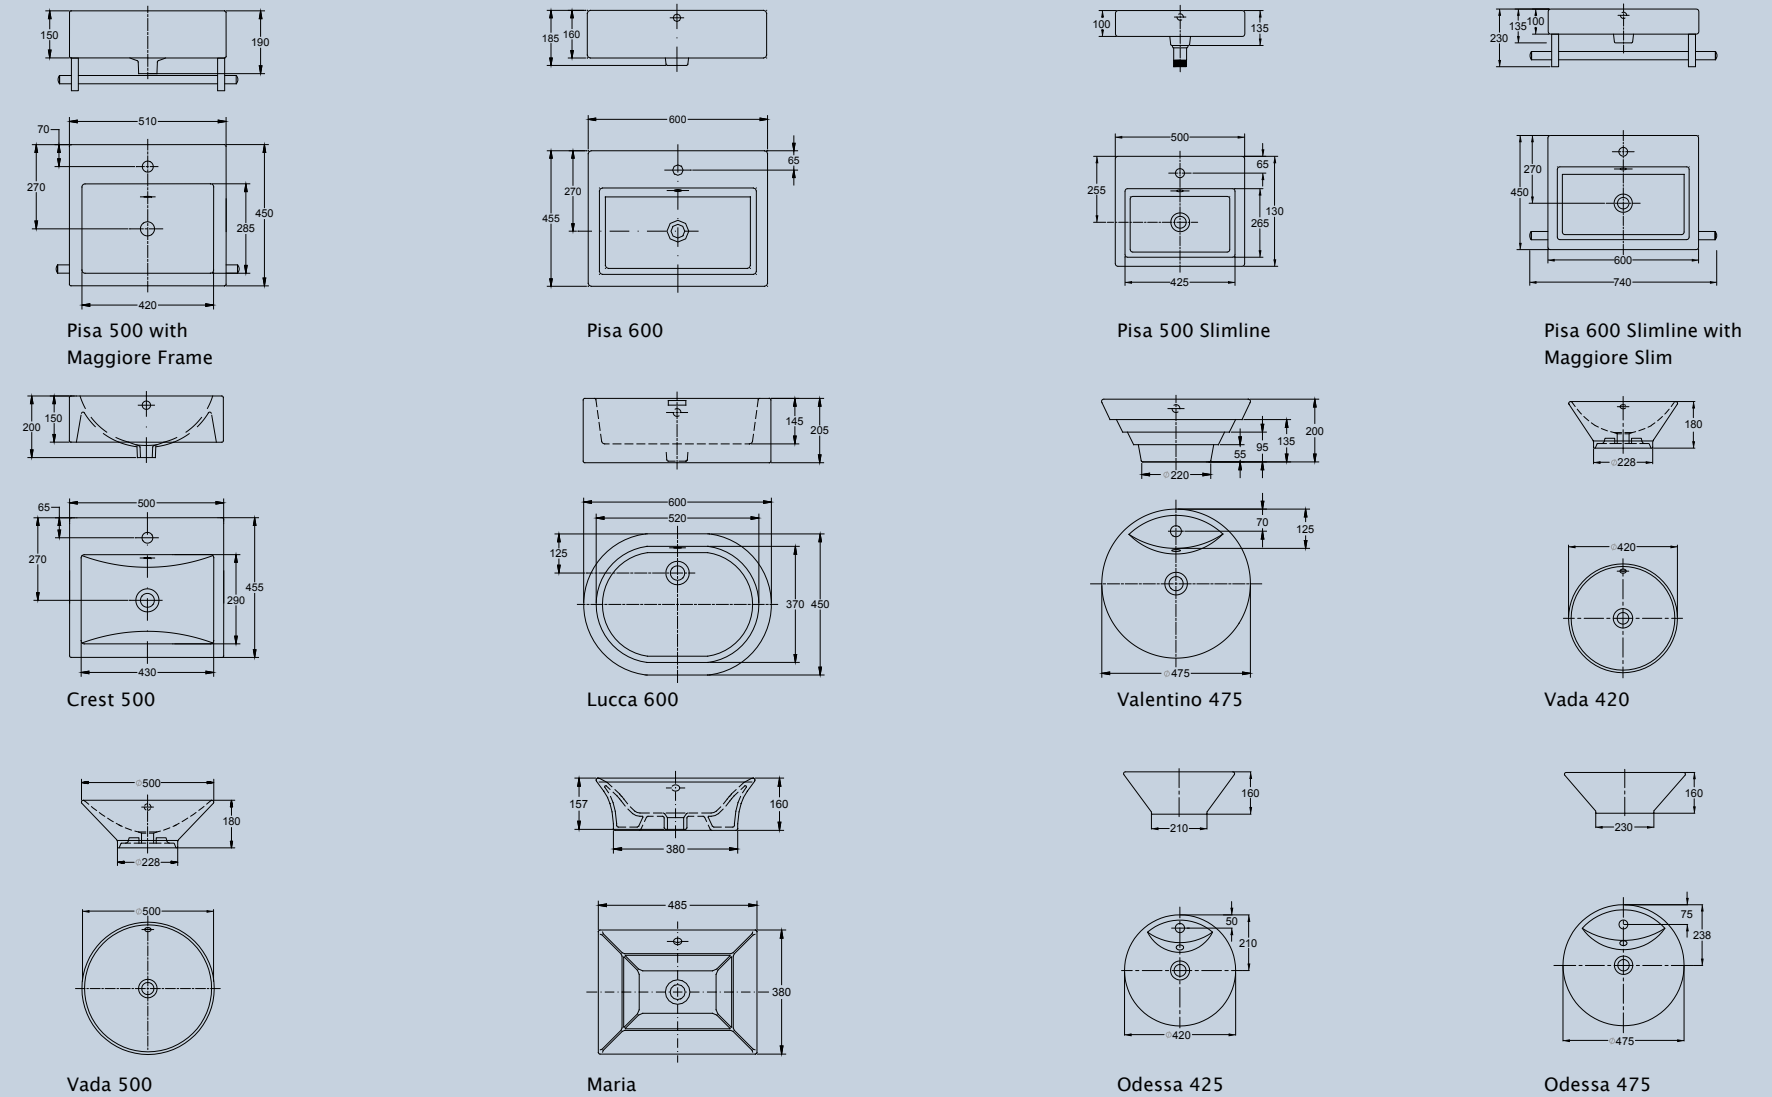

Pisa 500 with Maggiore Frame Pisa 600 Pisa 500 Slimline Pisa 600 Slimline with Maggiore Slim Crest 500 Lucca 600 Valentino 475 Vada 420 Vada 500 Maria Odessa 425 Odessa 475