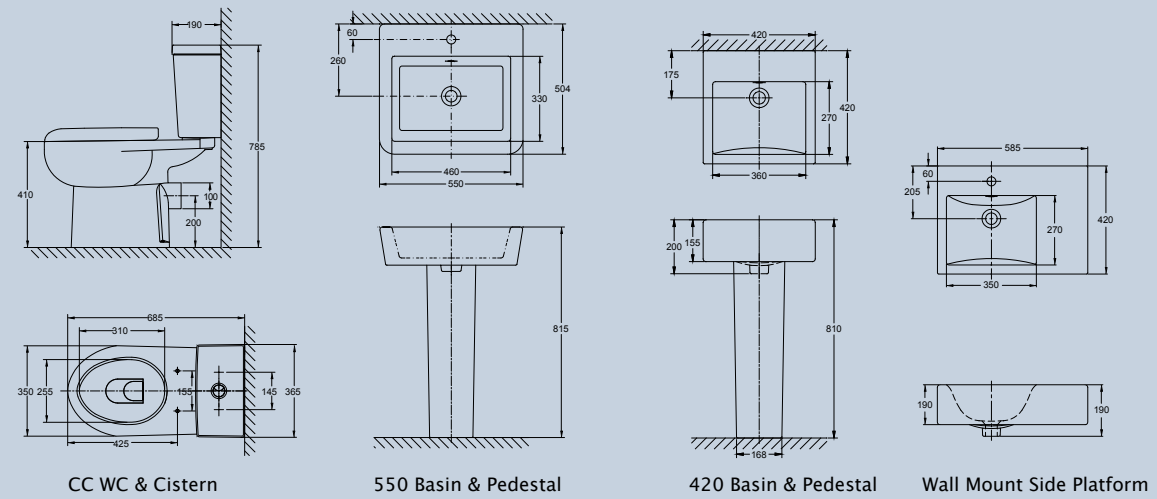

Serene II Suite