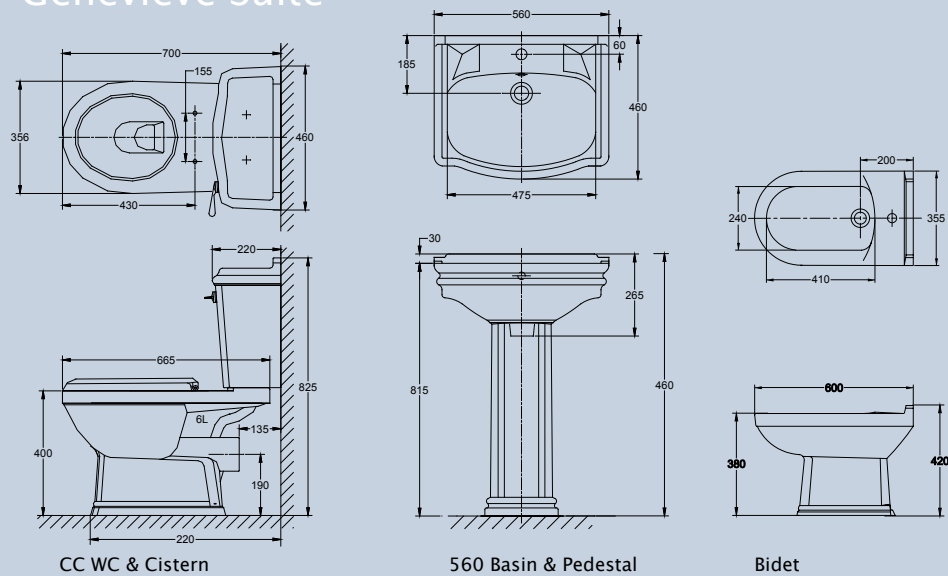

Impact Suite

Radius Suite

Hadrian Suite

Era LL Suite Era HL Suite Era 6/3 Suite 500 Square Basin & Pedestal 550 Round Basin & Pedestal

450 Cloakroom Basin Bidet

Genevieve Suite

CC WC & Cistern 560 Basin & Pedestal Bidet