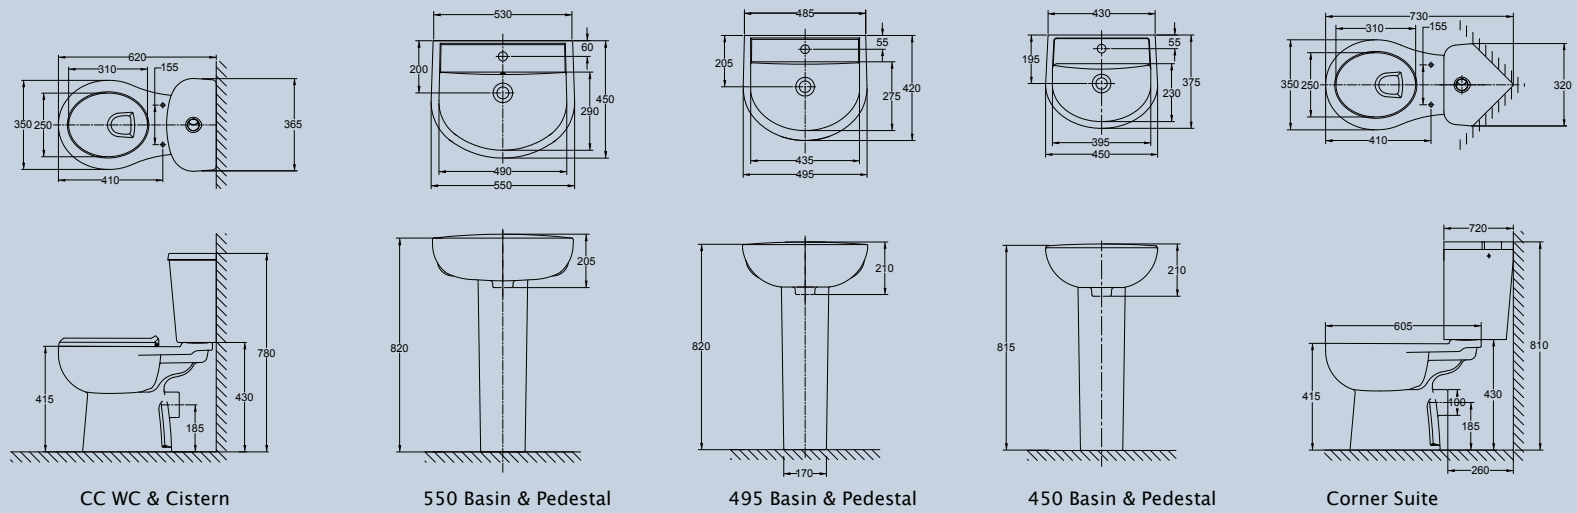

Impact Suite

Radius Suite

Hadrian Suite

Era LL Suite Era HL Suite Era 6/3 Suite 500 Square Basin & Pedestal 550 Round Basin & Pedestal

450 Cloakroom Basin Bidet

Genevieve Suite

CC WC & Cistern 560 Basin & Pedestal Bidet