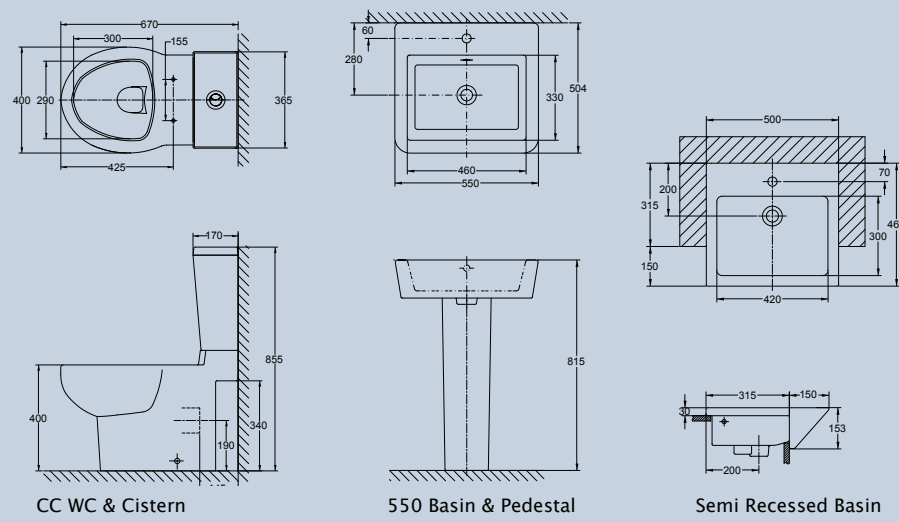

Intrigue Suite