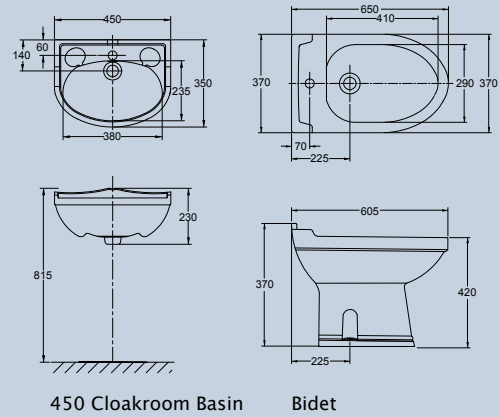

Impact Suite

Radius Suite

Hadrian Suite

Era LL Suite Era HL Suite Era 6/3 Suite 500 Square Basin & Pedestal 550 Round Basin & Pedestal

450 Cloakroom Basin Bidet

Genevieve Suite

CC WC & Cistern 560 Basin & Pedestal Bidet