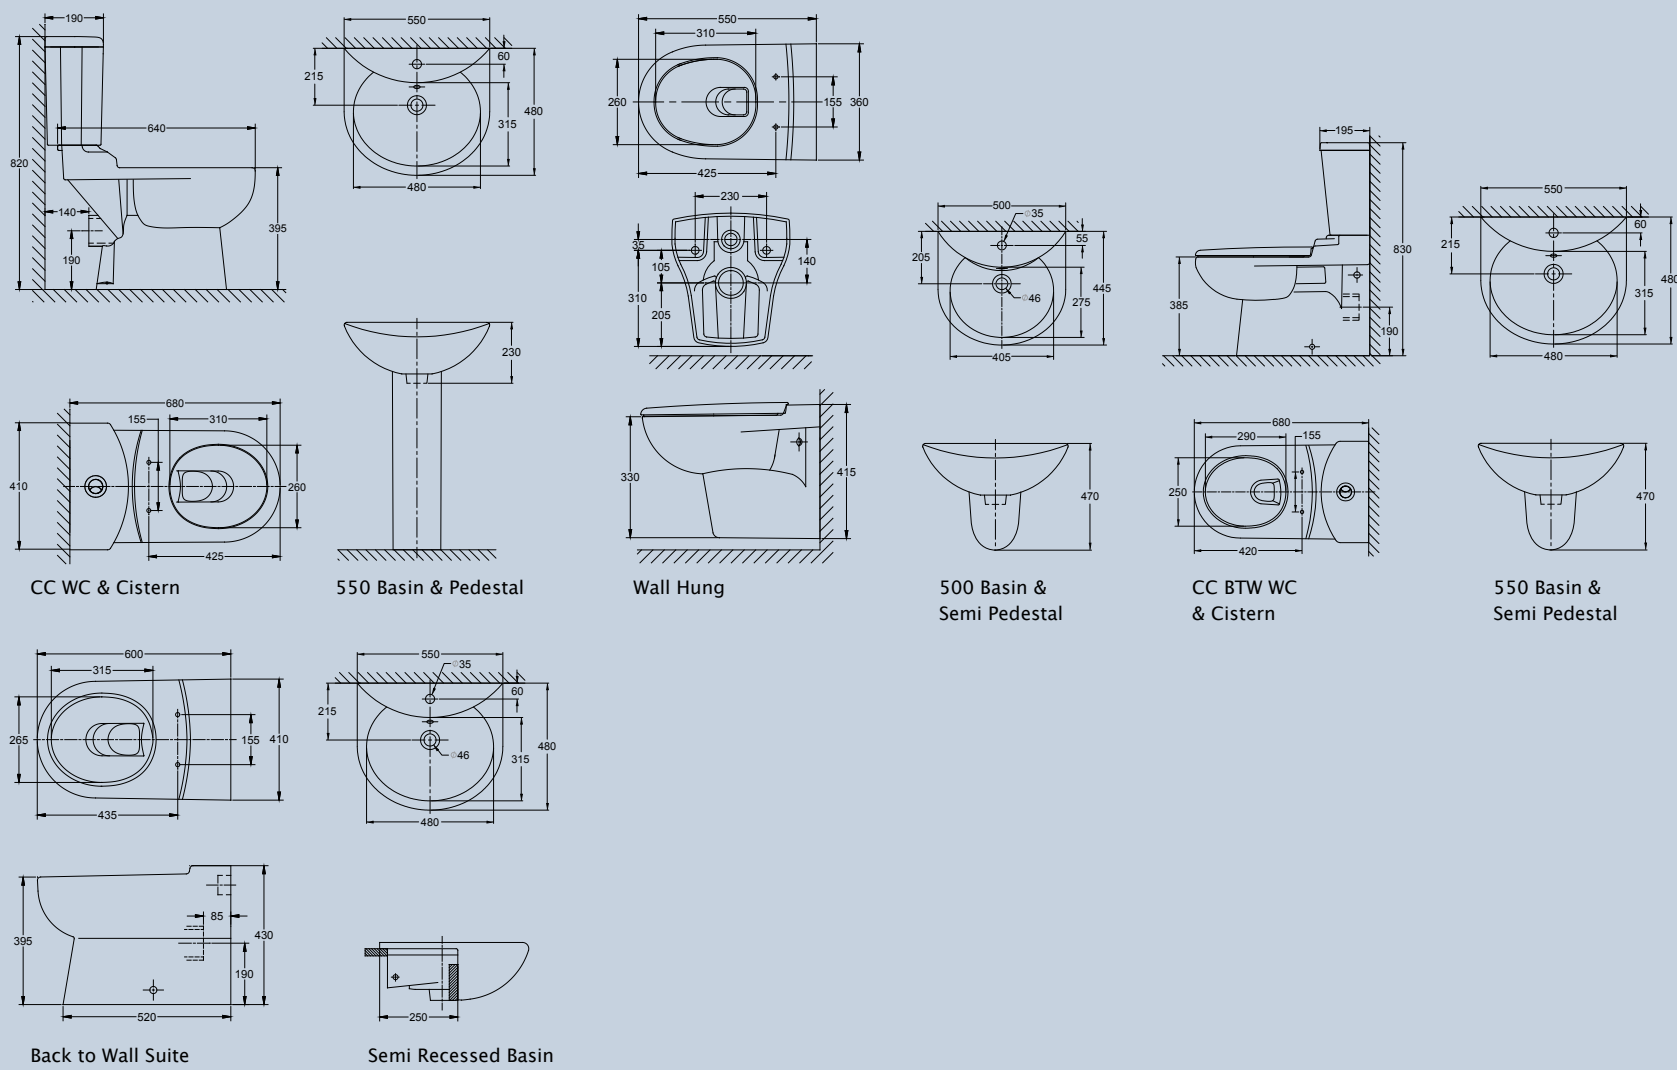

Odessa Suite