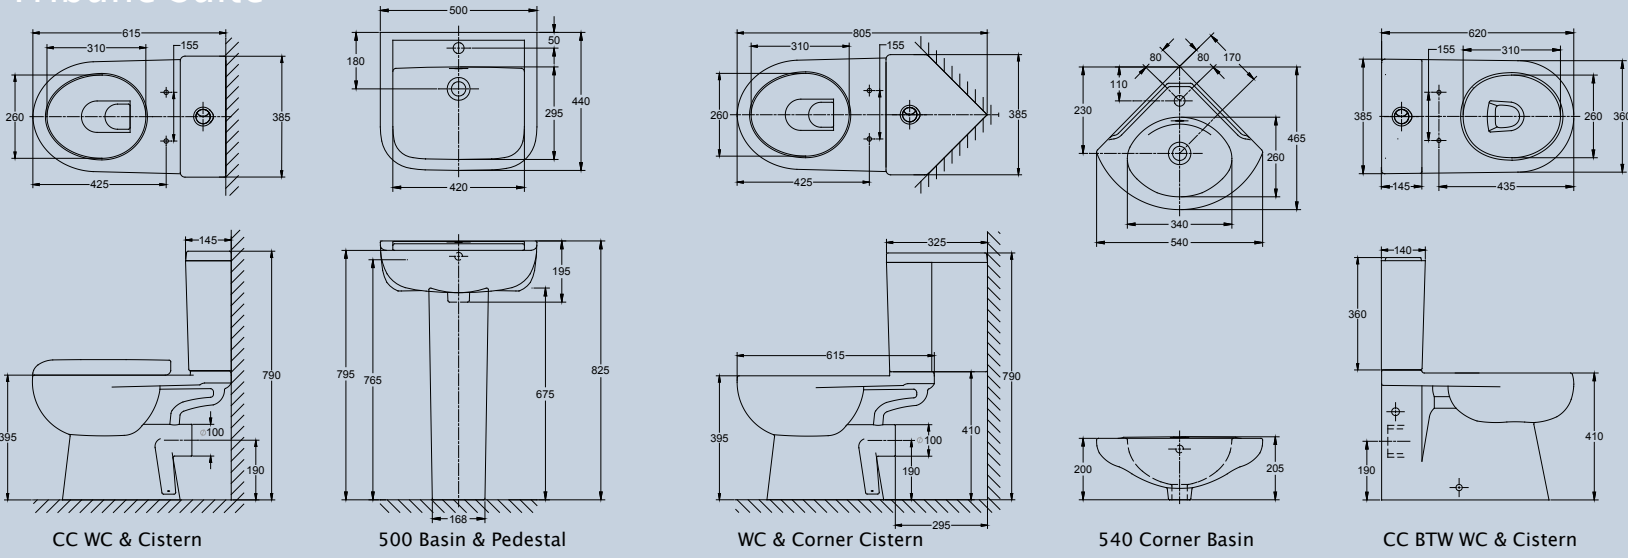

Tribune Suite