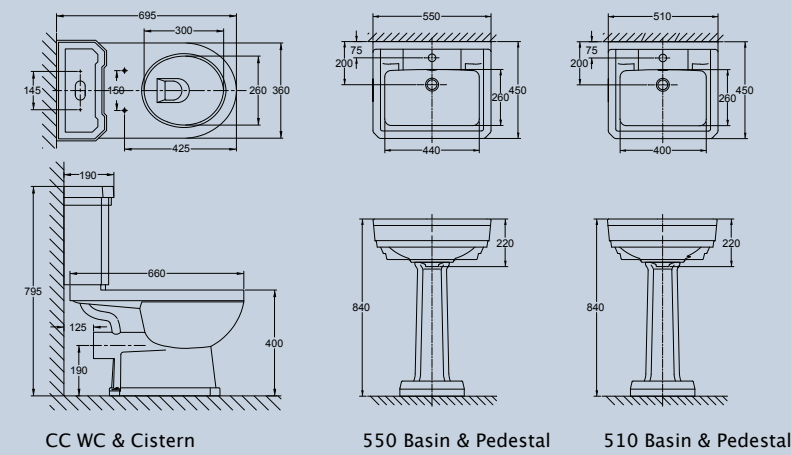

Rochester Suite

CC WC & Cistern 550 Basin & Pedestal 510 Basin & Pedestal

Vessels