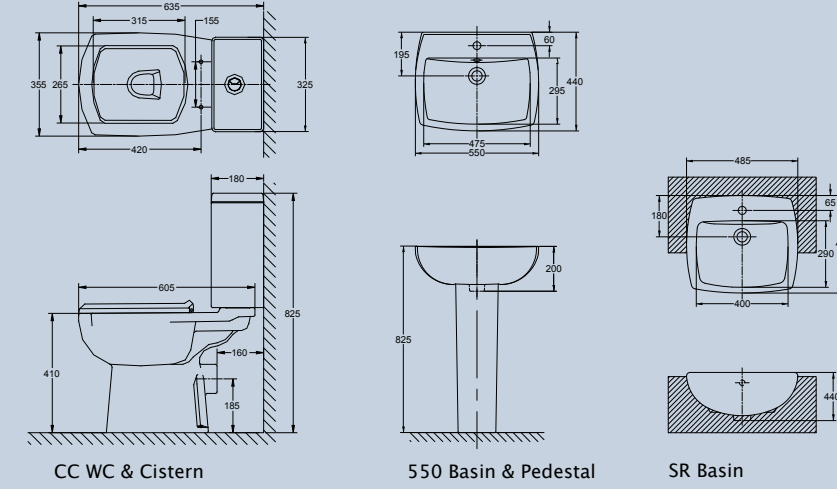

Monica Suite