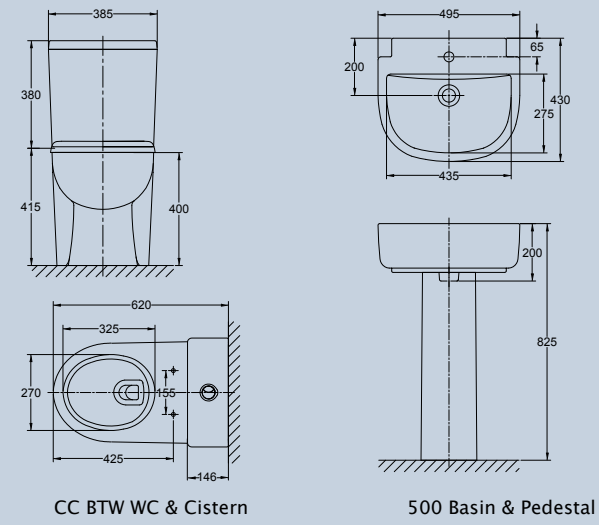

Kapello Suite