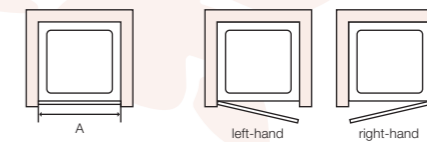

options	add to price
Bespoke dimensions	
width (min. 400 - max. 1200)	+ 20%
height	on request
width & height	on request
Special construction	+ 40% - 60%
AntiCalc glass	£198

italia siena

Height: 1950mm

Prices based on clear glass. All measurements are in millimetres.

options	add to price
AntiCalc glass	£198
Satin glass	+ 20%

elegance

semi-frameless enclosures

Pivoting rise-and-fall hinge mechanism

Precision adjustment for door alignment (post-installation)

Chrome-plated handle

Satin glass option

italia

affini

Height: 1910mm

Prices based on clear glass. All measurements are in millimetres.
Door may be fitted left- or right-handed.

nominal enclosure dimensions	door panel	adjustment	A door opening size	excl. VAT	incl. VAT
	700	665 – 700	565	£405	£475.88
	750	715 – 750	615	£409	£480.58
	800	765 – 800	665	£414	£486.45
	900	865 – 900	765	£428	£502.90
	1000	965 – 1000	865	£451	£529.93