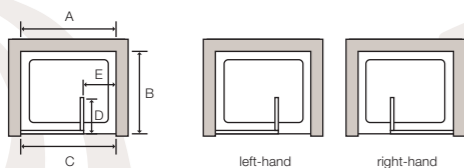

italia celino

Height: 1950mm

Prices based on clear glass. All measurements are in millimetres.

nominal tray size			D bracing arm adjustment	E	excl. VAT	incl. VAT
A	B	C				
1000 × 750	974	974	710 – 760	160	£643	£755.53
1000 × 800	974	974	760 – 810	160	£651	£764.93
1000 × 900	974	974	860 – 910	310	£668	£784.90
1000 × 1000	974	974	960 – 1010	310	£677	£795.48
1200 × 750	1170	1170	710 – 760	160	£699	£821.33
1200 × 800	1170	1170	760 – 810	160	£708	£831.90
1200 × 900	1170	1170	860 – 910	310	£726	£853.05
1200 × 1000*	1170	1170	960 – 1010	310	£736	£864.80

Prices valid from 01/12/07

italia miletto

Height: 1950mm

Prices based on clear glass. All measurements are in millimetres. Please specify left-hand or right-hand.

nominal tray size

A	B	C bracing arm adjustment	D	E	excl. VAT	incl. VAT
1400 × 800	1365 – 1405	160	570	£580	£681.50	
1400 × 900	1365 – 1405	310	570	£598	£702.65	
1400 × 1000*	1365 – 1405	310	570	£598	£702.65	
1600 × 750*	1565 – 1605	160	570	£607	£713.23	
1600 × 800	1565 – 1605	160	570	£607	£713.23	
1600 × 900*	1565 – 1605	310	570	£626	£735.55	
1600 × 1000*	1565 – 1605	310	570	£626	£735.55	