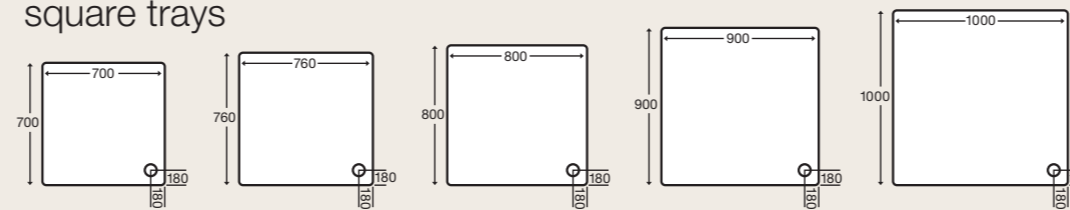

square trays