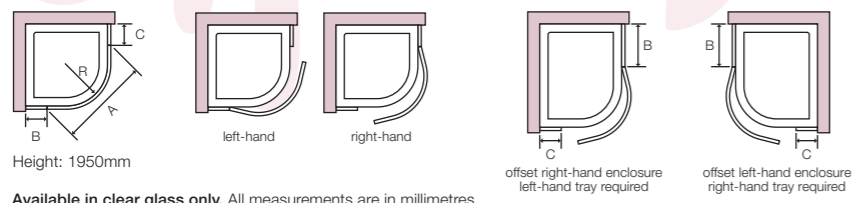

Height: 1950mm

Prices based on clear glass. All measurements are in millimetres. Please specify left-hand or right-hand hinged door.

nominal enclosure dimensions door/side panel	adjustment	A	B	excl. VAT	incl. VAT
750 × 750	715 – 750	782	170	£1,214	£1,426.45
800 × 800	765 – 800	853	170	£1,232	£1,447.60
900 × 900	865 – 900	994	170	£1,268	£1,489.90
1000 × 1000	965 – 1000	1135	170	£1,306	£1,534.55

options

add to price

Bespoke dimensions

width (min. 400 – max. 1200)	+ 20%
height (max. 2000)	+ 25%
width & height	+ 30%
Special construction	+ 30%
AntiCalc glass	£198
Satin glass	+ 20%

Prices valid from 01/12/07

italia roma

Height: 1950mm
Available in clear glass only. All measurements are in millimetres.
 Please specify left-hand or right-hand hinged door.

nominal tray size		side panel adjustment	A	B	C	R	excl. VAT	incl. VAT
door/side panel	door adjustment							
900 x 900	875 - 900	-	745	336	336	550	£1,020	£1,198.50
1000 x 1000	975 - 1000	-	745	436	436	550	£1,072	£1,259.60
900 x 800	875 - 900	775 - 800	745	336	236	550	£1,003	£1,178.53
1000 x 800	975 - 1000	775 - 800	745	436	236	550	£1,030	£1,210.25

options	add to price
Bespoke dimensions	
width (min. 400 - max. 1200)	+ 20%
height	on request
width & height	on request
Special construction	+ 40% - 60%
AntiCalc glass	£198

italia siena

Height: 1950mm

Prices based on clear glass. All measurements are in millimetres.