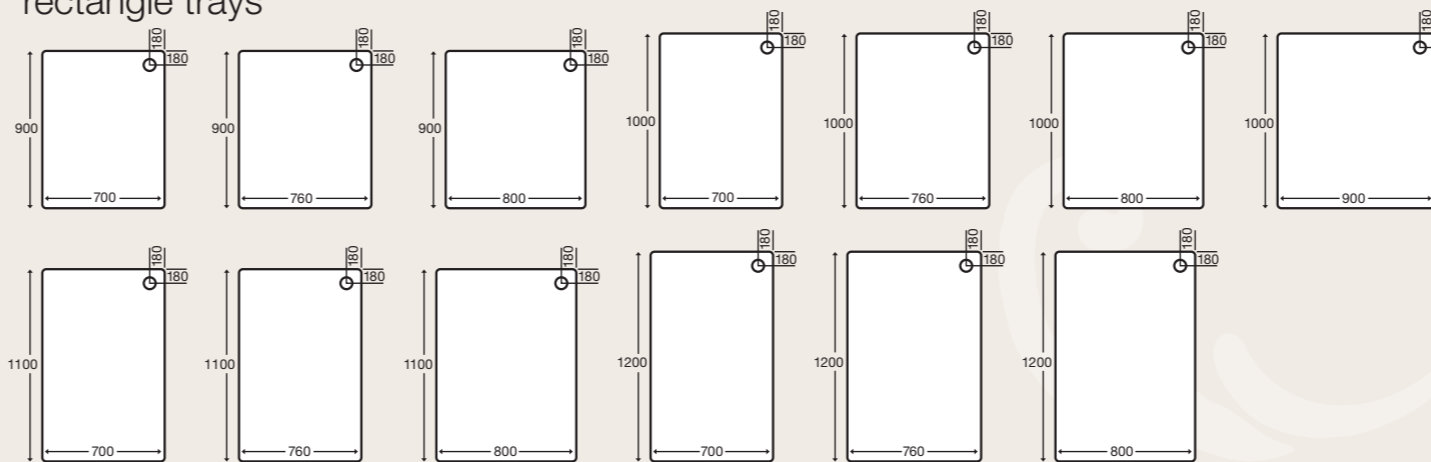

standard with upstand

standard flat top

low profile dimensions

Depth of tray is 40mm +/- 4mm manufacturing tolerance. All measurements approximate. See opposite for prices. All dimensions in millimetres.

acrylic-capped stone resin dimensions

All trays are available with upstands, ask your retailer for further details. Standard height – 80mm (excluding panel) (all waste positions approximate depending on installation). See opposite for prices. All dimensions in millimetres.

square trays

rectangle trays

quadrant trays

Note: top-access, easy-clean wastes recommended for installation.

offset quadrant trays

Both sizes available in left-hand and right-hand. All offset quadrant trays are 550 radius.