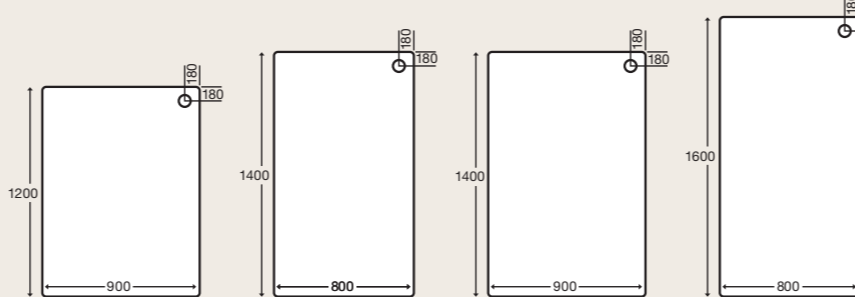

standard with upstand

standard flat top

low profile dimensions

Depth of tray is 40mm +/- 4mm manufacturing tolerance. All measurements approximate. See opposite for prices. All dimensions in millimetres.

acrylic-capped stone resin dimensions

All trays are available with upstands, ask your retailer for further details. Standard height – 80mm (excluding panel) (all waste positions approximate depending on installation). See opposite for prices. All dimensions in millimetres.

square trays

rectangle trays

quadrant trays

Note: top-access, easy-clean wastes recommended for installation.

offset quadrant trays

Both sizes available in left-hand and right-hand. All offset quadrant trays are 550 radius.