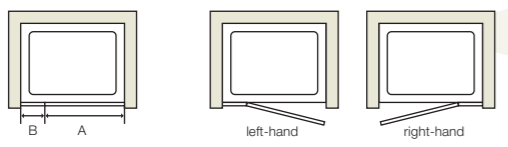

italia latina

Height: 1910mm

Prices based on clear glass. All measurements are in millimetres.
Door may be fitted left- or right-handed.

nominal enclosure dimensions	door panel adjustment	A	B	excl. VAT	incl. VAT
1000	955 – 1005	565	345	£560	£658.00
1100	1055 – 1105	665	345	£570	£669.75
1200	1155 – 1205	765	345	£580	£681.50

options	add to price
Bespoke dimensions	
width (min. 600 – max. 1800)	+ 30%
height (max. 2000)	+ 35%
width & height	+ 40%
Special construction	+ 40% – 60%
AntiCalc glass	£198
Satin glass	+ 20%
Obscure glass	+ 5%