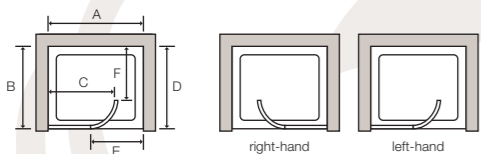

italia verona

Height: 1950mm

Prices based on clear glass. All measurements are in millimetres. Please specify left-hand or right-hand hinged door.

nominal enclosure dimensions						
door/side panel	door adjustment†	side panel adjustment	A	B	excl. VAT	incl. VAT
1200 × 700	1155 – 1205	675 – 700	470	683	£979	£1,150.33
1200 × 750	1155 – 1205	725 – 750	470	683	£984	£1,156.20
1200 × 800	1155 – 1205	775 – 800	470	683	£989	£1,162.08
1200 × 900	1155 – 1205	875 – 900	470	683	£999	£1,173.83
1400 × 800	1355 – 1405	775 – 800	670	683	£1,009	£1,185.58
1400 × 900	1355 – 1405	875 – 900	670	683	£1,019	£1,197.33
1400 × 1000*	1355 – 1405	975 – 1000	670	683	£1,029	£1,209.08

†Door adjustment measurement includes a 20mm allowance for the metal trim. When tray is not required, door adjustment measurement is reduced by 20mm.
*Suitable for wet-room use only.

options	add to price
Bespoke dimensions	
width (min.1000 – max.1600)	+ 20%
height (max. 2000)	+ 25%
width & height	+ 30%
Special construction	+ 30%
AntiCalc glass	£198
Satin glass	+ 20%

italia torino

Height: 1950mm

Available in clear glass only. All measurements are in millimetres. Please specify left-hand or right-hand hinged door.

nominal tray size

A	B	C	D bracing arm adjustment	E	F	excl. VAT	incl. VAT
1200 × 750	860 – 900	710 – 760	460	410	£754	£885.95	
1200 × 800	860 – 900	760 – 810	460	460	£759	£891.83	
1200 × 900	860 – 900	860 – 910	460	560	£768	£902.40	
1200 × 1000*	860 – 900	960 – 1010	460	660	£777	£912.98	
1400 × 750*	860 – 900	710 – 760	660	410	£754	£885.95	
1400 × 800	860 – 900	760 – 810	660	460	£759	£891.83	
1400 × 900	860 – 900	860 – 910	660	560	£768	£902.40	
1400 × 1000*	860 – 900	960 – 1010	660	660	£777	£912.98	
1600 × 750*	860 – 900	710 – 760	860	410	£754	£885.95	
1600 × 800	860 – 900	760 – 810	860	460	£759	£891.83	
1600 × 900*	860 – 900	860 – 910	860	560	£768	£902.40	
1600 × 1000*	860 – 900	960 – 1010	860	660	£777	£912.98	