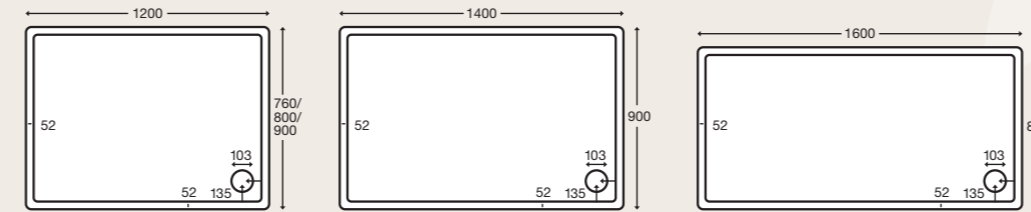

acrylic-capped stone resin dimensions

All trays are available with upstands, ask your retailer for further details. Standard height – 80mm (excluding panel) (all waste positions approximate depending on installation). See opposite for prices. All dimensions in millimetres.