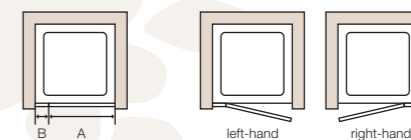

elite
frameless enclosures

Patented design of unique hinge adjustment mechanism

Stylish, adjustable support arm for maximum adaptability

Chrome-plated, solid brass handle

Sealant-free wall junction

italia

pesaro

Height: 1950mm

Prices based on clear glass. All measurements are in millimetres. Please specify left-hand or right-hand hinged door.

nominal enclosure dimensions					
door panel	adjustment	A	B	excl. VAT	incl. VAT
750	710 – 755	533	170	£588	£690.90
800	760 – 805	583	170	£595	£699.13
900	860 – 905	683	170	£604	£709.70
1000	960 – 1005	783	170	£612	£719.10

options add to price

Bespoke dimensions	
width (min. 400 – max. 1200)	+ 20%
height (max. 2000)	+ 25%
width & height	+ 30%
Special construction	+ 30%
AntiCalc glass	£102
Satin glass	+ 20%

italia rosso

Height: 1950mm