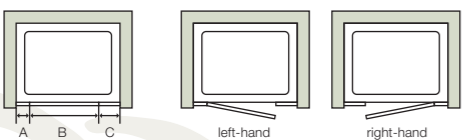

italia caldoro

Height: 1950mm

Prices based on clear glass. All measurements are in millimetres. Please specify left-hand or right-hand hinged door.

nominal enclosure dimensions		A	B	C	excl. VAT	incl. VAT
door panel	adjustment					
1200	1160 – 1205	170	583	425	£744	£874.20
1400	1360 – 1405	170	583	625	£764	£897.70

options	add to price
Bespoke dimensions	
width (min.1000 – max.1600)	+ 20%
height (max. 2000)	+ 25%
width & height	+ 30%
Special construction	+ 30%
AntiCalc glass	£198
Satin glass	+ 20%