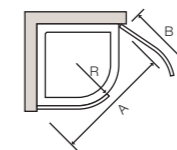

italia

lavello

Height: 1910mm

Available in clear glass only. All measurements are in millimetres.

nominal enclosure dimensions	adjustment	A	B	R	excl. VAT	incl. VAT
800 × 800	765 – 790	970	550	550	£900	£1,057.50
900 × 900	865 – 890	1110	650	550	£947	£1,112.73

options

AntiCalc glass

add to price

£198