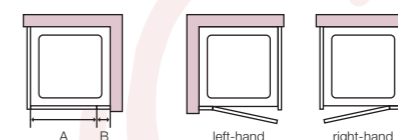

Height: 1950mm

Prices based on clear glass. All measurements are in millimetres. Please specify left-hand or right-hand hinged door.

nominal enclosure dimensions					
door panel	adjustment	A	B	excl. VAT	incl. VAT
750	710 – 755	533	170	£588	£690.90
800	760 – 805	583	170	£595	£699.13
900	860 – 905	683	170	£604	£709.70
1000	960 – 1005	783	170	£612	£719.10

options add to price

Bespoke dimensions	
width (min. 400 – max. 1200)	+ 20%
height (max. 2000)	+ 25%
width & height	+ 30%
Special construction	+ 30%
AntiCalc glass	£102
Satin glass	+ 20%

italia rosso

Height: 1950mm

Prices based on clear glass. All measurements are in millimetres. Please specify left-hand or right-hand hinged door.

nominal enclosure dimensions	door adjustment†	side panel adjustment	A	B	excl. VAT	incl. VAT
750 × 750	715 – 750	725 – 750	533	170	£939	£1,103.33
800 × 800	765 – 800	775 – 800	583	170	£956	£1,123.30
900 × 900	865 – 900	875 – 900	683	170	£983	£1,155.03
1000 × 1000	965 – 1000	975 – 1000	783	170	£1,013	£1,190.28
900 × 700	865 – 900	675 – 700	683	170	£964	£1,132.70
1000 × 700	965 – 1000	675 – 700	783	170	£983	£1,155.03
900 × 750	865 – 900	725 – 750	683	170	£969	£1,138.58
1000 × 750	965 – 1000	725 – 750	783	170	£988	£1,160.90
750 × 800*	715 – 750	775 – 800	533	170	£947	£1,112.73
900 × 800	865 – 900	775 – 800	683	170	£974	£1,144.45
1000 × 800	965 – 1000	775 – 800	783	170	£993	£1,166.78
750 × 900	715 – 750	875 – 900	533	170	£956	£1,123.30
800 × 900	765 – 800	875 – 900	583	170	£965	£1,133.88
1000 × 900	965 – 1000	875 – 900	783	170	£1,002	£1,177.35
750 × 1000	715 – 750	975 – 1000	533	170	£967	£1,136.23
800 × 1000	765 – 800	975 – 1000	583	170	£976	£1,146.80
900 × 1000	865 – 900	975 – 1000	683	170	£994	£1,167.95