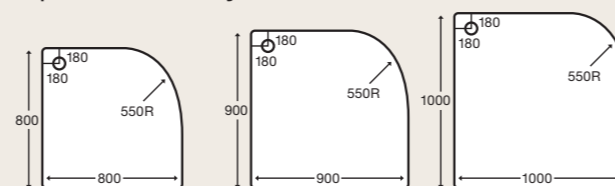

acrylic-capped stone resin dimensions

All trays are available with upstands, ask your retailer for further details. Standard height – 80mm (excluding panel) (all waste positions approximate depending on installation). See opposite for prices. All dimensions in millimetres.

square trays

rectangle trays

quadrant trays

Note: top-access, easy-clean wastes recommended for installation.

offset quadrant trays

Both sizes available in left-hand and right-hand. All offset quadrant trays are 550 radius.