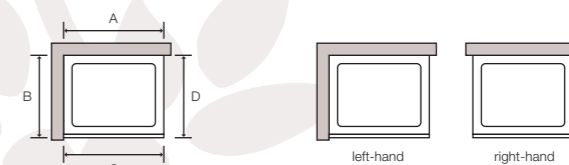

Adjustable return panel support (for standard trays)

italia

vizzini

Height: 1950mm

Prices based on clear glass. All measurements are in millimetres.
Please specify left-hand or right-hand.

nominal tray size		C glass panel adjustment	D bracing arm adjustment	excl. VAT	incl. VAT
A	B				
1000	750	959 – 984	710 – 760	£419	£492.33
1000	800	959 – 984	760 – 810	£424	£498.20
1000	900	959 – 984	860 – 910	£429	£504.08
1000	1000	959 – 984	960 – 1010	£432	£507.60
1200	750	1155 – 1180	710 – 760	£455	£534.63
1200	800	1155 – 1180	760 – 810	£460	£540.50
1200	900	1155 – 1180	860 – 910	£466	£547.55
1200	1000*	1155 – 1180	960 – 1010	£470	£552.25