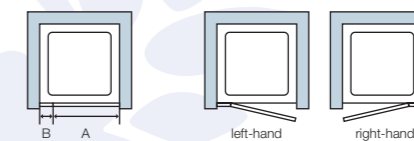

Prices based on clear glass. All measurements are in millimetres. Please specify left-hand or right-hand hinged door.

nominal enclosure dimensions	door adjustment†	side panel adjustment	A	B	excl. VAT	incl. VAT
750 × 750	715 – 750	725 – 750	533	170	£939	£1,103.33
800 × 800	765 – 800	775 – 800	583	170	£956	£1,123.30
900 × 900	865 – 900	875 – 900	683	170	£983	£1,155.03
1000 × 1000	965 – 1000	975 – 1000	783	170	£1,013	£1,190.28
900 × 700	865 – 900	675 – 700	683	170	£964	£1,132.70
1000 × 700	965 – 1000	675 – 700	783	170	£983	£1,155.03
900 × 750	865 – 900	725 – 750	683	170	£969	£1,138.58
1000 × 750	965 – 1000	725 – 750	783	170	£988	£1,160.90
750 × 800*	715 – 750	775 – 800	533	170	£947	£1,112.73
900 × 800	865 – 900	775 – 800	683	170	£974	£1,144.45
1000 × 800	965 – 1000	775 – 800	783	170	£993	£1,166.78
750 × 900	715 – 750	875 – 900	533	170	£956	£1,123.30
800 × 900	765 – 800	875 – 900	583	170	£965	£1,133.88
1000 × 900	965 – 1000	875 – 900	783	170	£1,002	£1,177.35
750 × 1000	715 – 750	975 – 1000	533	170	£967	£1,136.23
800 × 1000	765 – 800	975 – 1000	583	170	£976	£1,146.80
900 × 1000	865 – 900	975 – 1000	683	170	£994	£1,167.95

†Door adjustment measurement includes a 20mm allowance for the metal trim. When tray is not required, door adjustment measurement is reduced by 20mm.

*Suitable for wet-room use only.

options

add to price

Bespoke dimensions	
width (min. 400 – max. 1200)	+ 20%
height (max. 2000)	+ 25%
width & height	+ 30%
Special construction	+ 30%
AntiCalc glass	£205
Satin glass	+ 20%

Prices valid from 01/12/07

italia licata

Height: 1950mm

Prices based on clear glass. All measurements are in millimetres.
Please specify left-hand or right-hand hinged door and required side panel height.

nominal enclosure dimensions					
door panel	adjustment	A	B	excl. VAT	incl. VAT
750	740 – 785	533	170	£588	£690.90
800	790 – 835	583	170	£595	£699.13
900	890 – 935	683	170	£604	£709.70
1000	990 – 1035	783	170	£612	£719.10