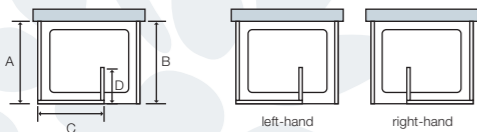

italia padova

Height: 1950mm

Prices based on clear glass. All measurements are in millimetres. Please specify left-hand or right-hand.

nominal tray size

A	B	C bracing arm adjustment	D	E	excl. VAT	incl. VAT
1400 × 750*	1360 – 1400	725 – 750	160	£855	£1,004.63	
1400 × 800	1360 – 1400	775 – 800	160	£865	£1,016.38	
1400 × 900	1360 – 1400	875 – 900	310	£878	£1,031.65	
1400 × 1000*	1360 – 1400	975 – 1000	310	£901	£1,058.68	
1600 × 750*	1560 – 1600	725 – 750	160	£878	£1,031.65	
1600 × 800	1560 – 1600	775 – 800	160	£888	£1,043.40	
1600 × 900*	1560 – 1600	875 – 900	310	£901	£1,058.68	
1600 × 1000*	1560 – 1600	975 – 1000	310	£924	£1,085.70	

*Suitable for wet-room use only.

options

add to price

Bespoke dimensions	
width (max. 1200)	+ 20%
height (max. 2000)	+ 25%
width & height	+ 30%
Special construction	+ 30% – 50%
AntiCalc glass	£198
Smoked glass	+ 20%

Prices valid from 01/12/07

italia milena

Height: 1950mm

Prices based on clear glass. All measurements are in millimetres. Please specify left-hand or right-hand.

nominal tray size	excl. VAT	incl. VAT
variable sizes	£450	£528.75