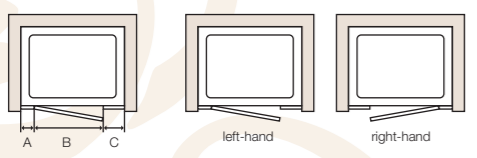

italia rimini

Height: 1950mm

Prices based on clear glass. All measurements are in millimetres. Please specify left-hand or right-hand hinged door.

nominal enclosure dimensions			A	B	C	excl. VAT	incl. VAT
door panel	adjustment						
1600	1555 – 1605		520	583	475	£890	£1,045.75
1700	1655 – 1705		520	683	475	£920	£1,081.00
1800	1755 – 1805		520	783	475	£950	£1,116.25

options	add to price
Bespoke dimensions	
width (min. 1200 – max. 2000)	+ 20%
height (max. 2000)	+ 25%
width & height	+ 30%
Special construction	+ 30% – 50%
AntiCalc glass	£198
Satin glass	+ 20%