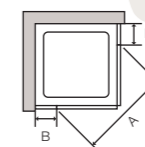

italia torino

Height: 1950mm

Available in clear glass only. All measurements are in millimetres. Please specify left-hand or right-hand hinged door.

nominal tray size

A	B	C	D bracing arm adjustment	E	F	excl. VAT	incl. VAT
1200 × 750	860 – 900	710 – 760	460	410	£754	£885.95	
1200 × 800	860 – 900	760 – 810	460	460	£759	£891.83	
1200 × 900	860 – 900	860 – 910	460	560	£768	£902.40	
1200 × 1000*	860 – 900	960 – 1010	460	660	£777	£912.98	
1400 × 750*	860 – 900	710 – 760	660	410	£754	£885.95	
1400 × 800	860 – 900	760 – 810	660	460	£759	£891.83	
1400 × 900	860 – 900	860 – 910	660	560	£768	£902.40	
1400 × 1000*	860 – 900	960 – 1010	660	660	£777	£912.98	
1600 × 750*	860 – 900	710 – 760	860	410	£754	£885.95	
1600 × 800	860 – 900	760 – 810	860	460	£759	£891.83	
1600 × 900*	860 – 900	860 – 910	860	560	£768	£902.40	
1600 × 1000*	860 – 900	960 – 1010	860	660	£777	£912.98	

italia rimini

Height: 1950mm

Prices based on clear glass. All measurements are in millimetres. Please specify left-hand or right-hand hinged door.

nominal enclosure dimensions			A	B	C	excl. VAT	incl. VAT
door panel	adjustment						
1600	1555 – 1605		520	583	475	£890	£1,045.75
1700	1655 – 1705		520	683	475	£920	£1,081.00
1800	1755 – 1805		520	783	475	£950	£1,116.25

options	add to price
Bespoke dimensions	
width (min. 1200 – max. 2000)	+ 20%
height (max. 2000)	+ 25%
width & height	+ 30%
Special construction	+ 30% – 50%
AntiCalc glass	£198
Satin glass	+ 20%

italia milazzo

Height: 1950mm

Prices based on clear glass. All measurements are in millimetres. Please specify left-hand or right-hand hinged door.

nominal enclosure dimensions door/side panel	adjustment	A	B	excl. VAT	incl. VAT
750 × 750	715 – 750	782	170	£1,214	£1,426.45
800 × 800	765 – 800	853	170	£1,232	£1,447.60
900 × 900	865 – 900	994	170	£1,268	£1,489.90
1000 × 1000	965 – 1000	1135	170	£1,306	£1,534.55