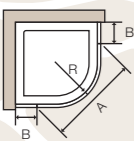

Height: 1950mm

Prices based on clear glass. All measurements are in millimetres. Please specify left-hand or right-hand hinged door.

nominal enclosure dimensions door/side panel	adjustment	A	B	excl. VAT	incl. VAT
750 × 750	715 – 750	782	170	£1,214	£1,426.45
800 × 800	765 – 800	853	170	£1,232	£1,447.60
900 × 900	865 – 900	994	170	£1,268	£1,489.90
1000 × 1000	965 – 1000	1135	170	£1,306	£1,534.55

italia roma

Height: 1950mm
Available in clear glass only. All measurements are in millimetres.
 Please specify left-hand or right-hand hinged door.

nominal tray size		side panel adjustment	A	B	C	R	excl. VAT	incl. VAT
door/side panel	door adjustment							
900 x 900	875 - 900	-	745	336	336	550	£1,020	£1,198.50
1000 x 1000	975 - 1000	-	745	436	436	550	£1,072	£1,259.60
900 x 800	875 - 900	775 - 800	745	336	236	550	£1,003	£1,178.53
1000 x 800	975 - 1000	775 - 800	745	436	236	550	£1,030	£1,210.25

options	add to price
Bespoke dimensions	
width (min. 400 - max. 1200)	+ 20%
height	on request
width & height	on request
Special construction	+ 40% - 60%
AntiCalc glass	£198

italia siena

Height: 1950mm

Prices based on clear glass. All measurements are in millimetres.