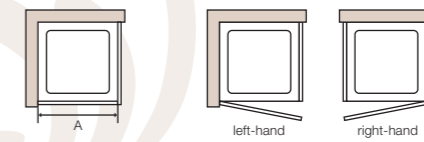

Satin glass option

italia

affini

Height: 1910mm

Prices based on clear glass. All measurements are in millimetres.
Door may be fitted left- or right-handed.

nominal enclosure dimensions	door panel	adjustment	A door opening size	excl. VAT	incl. VAT
	700	665 – 700	565	£405	£475.88
	750	715 – 750	615	£409	£480.58
	800	765 – 800	665	£414	£486.45
	900	865 – 900	765	£428	£502.90
	1000	965 – 1000	865	£451	£529.93

options

add to price

Bespoke dimensions	
width (min. 200 – max. 1200)	+ 30%
height (max. 2000)	+ 35%
width & height	+ 40%
Special construction	+ 40% – 60%
AntiCalc glass	£102
Satin glass	+ 20%
Obscure glass	+ 5%

Prices valid from 01/12/07

italia romano

Height: 1910mm

Prices based on clear glass. All measurements are in millimetres.
Door may be fitted left- or right-handed.

nominal enclosure dimensions					
door/side panel	door adjustment	side panel adjustment	A door opening size	excl. VAT	incl. VAT
700 x 700	665 - 690	665 - 690	565	£650	£763.75
750 x 750	715 - 740	715 - 740	615	£665	£781.38
800 x 800	765 - 790	765 - 790	665	£680	£799.00
900 x 900	865 - 890	865 - 890	765	£710	£834.25
1000 x 1000	965 - 990	965 - 990	865	£740	£869.50
900 x 700	865 - 890	665 - 690	765	£675	£793.13
1000 x 700	965 - 990	665 - 690	865	£695	£816.63
900 x 750	865 - 890	715 - 740	765	£685	£804.88
1000 x 750	965 - 990	715 - 740	865	£705	£828.38
900 x 800	865 - 890	765 - 790	765	£695	£816.63
1000 x 800	965 - 990	765 - 790	865	£715	£840.13
700 x 900	665 - 690	865 - 890	565	£685	£804.88
750 x 900	715 - 740	865 - 890	615	£690	£810.75
800 x 900	765 - 790	865 - 890	665	£695	£816.63
1000 x 900	695 - 990	865 - 890	865	£730	£857.75
700 x 1000	665 - 690	965 - 990	565	£695	£816.63
750 x 1000	715 - 740	965 - 990	615	£700	£822.50
800 x 1000	765 - 790	965 - 990	665	£705	£828.38
900 x 1000	865 - 890	965 - 990	765	£720	£846.00