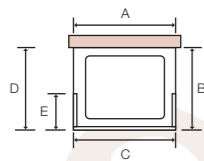

Adjustable return panel support (for standard trays)

italia

vizzini

Height: 1950mm

Prices based on clear glass. All measurements are in millimetres.
Please specify left-hand or right-hand.

nominal tray size		C glass panel adjustment	D bracing arm adjustment	excl. VAT	incl. VAT
A	B				
1000	750	959 – 984	710 – 760	£419	£492.33
1000	800	959 – 984	760 – 810	£424	£498.20
1000	900	959 – 984	860 – 910	£429	£504.08
1000	1000	959 – 984	960 – 1010	£432	£507.60
1200	750	1155 – 1180	710 – 760	£455	£534.63
1200	800	1155 – 1180	760 – 810	£460	£540.50
1200	900	1155 – 1180	860 – 910	£466	£547.55
1200	1000*	1155 – 1180	960 – 1010	£470	£552.25

*Suitable for wet-room use only.

options

add to price

Bespoke dimensions

width (min. 400 – max. 1200)	+ 20%
height (max. 2000)	+ 25%
width & height	+ 30%

Special construction

AntiCalc glass	+ 30% – 50%
Smoked glass	£102
	+ 20%

italia celino

Height: 1950mm

Prices based on clear glass. All measurements are in millimetres.

nominal tray size			D bracing arm adjustment	E	excl. VAT	incl. VAT
A	B	C				
1000 × 750	974	974	710 – 760	160	£643	£755.53
1000 × 800	974	974	760 – 810	160	£651	£764.93
1000 × 900	974	974	860 – 910	310	£668	£784.90
1000 × 1000	974	974	960 – 1010	310	£677	£795.48
1200 × 750	1170	1170	710 – 760	160	£699	£821.33
1200 × 800	1170	1170	760 – 810	160	£708	£831.90
1200 × 900	1170	1170	860 – 910	310	£726	£853.05
1200 × 1000*	1170	1170	960 – 1010	310	£736	£864.80