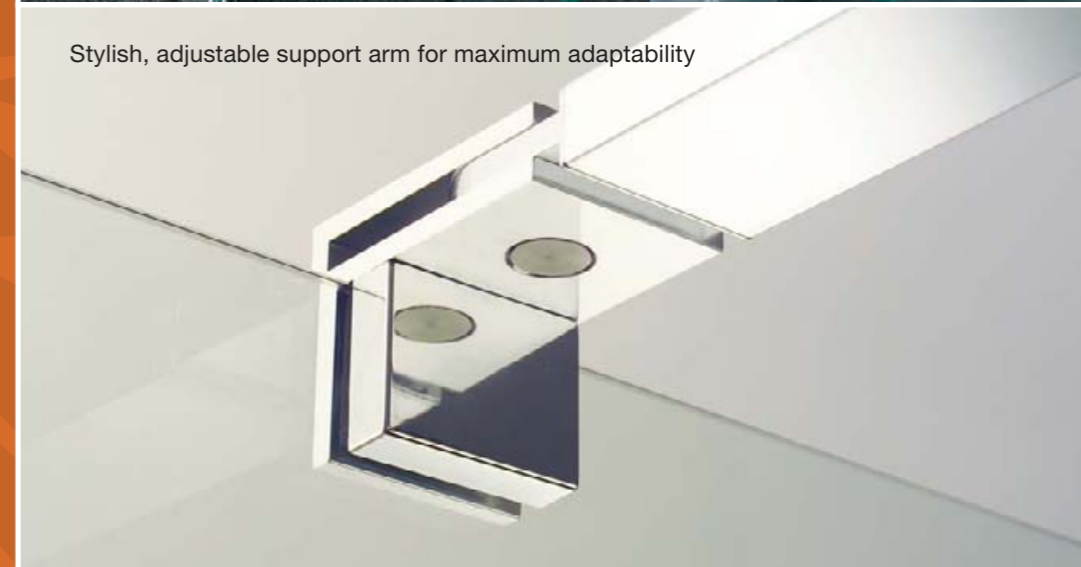

elite
frameless enclosures

Patented design of unique hinge adjustment mechanism

Stylish, adjustable support arm for maximum adaptability

Chrome-plated, solid brass handle

Sealant-free wall junction

italia

pesaro