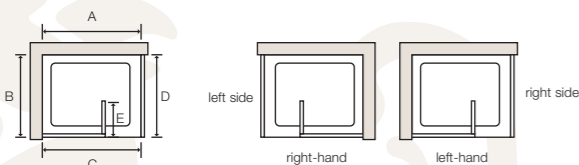

Prices valid from 01/12/07

italia miletto

Height: 1950mm

Prices based on clear glass. All measurements are in millimetres. Please specify left-hand or right-hand.

nominal tray size

A	B	C bracing arm adjustment	D	E	excl. VAT	incl. VAT
1400 × 800	1365 – 1405	160	570	£580	£681.50	
1400 × 900	1365 – 1405	310	570	£598	£702.65	
1400 × 1000*	1365 – 1405	310	570	£598	£702.65	
1600 × 750*	1565 – 1605	160	570	£607	£713.23	
1600 × 800	1565 – 1605	160	570	£607	£713.23	
1600 × 900*	1565 – 1605	310	570	£626	£735.55	
1600 × 1000*	1565 – 1605	310	570	£626	£735.55	

*Suitable for wet-room use only.

options

add to price

Bespoke dimensions	
width (min. 1200 – max. 1800)	+ 20%
height (max. 2000)	+ 25%
width & height	+ 30%
Special construction	+ 30% – 50%
AntiCalc glass	£198
Smoked glass	+ 20%

italia padova

Height: 1950mm

Prices based on clear glass. All measurements are in millimetres. Please specify left-hand or right-hand.

nominal tray size

A	B	C bracing arm adjustment	D	E	excl. VAT	incl. VAT
1400 × 750*	1360 – 1400	725 – 750	160	£855	£1,004.63	
1400 × 800	1360 – 1400	775 – 800	160	£865	£1,016.38	
1400 × 900	1360 – 1400	875 – 900	310	£878	£1,031.65	
1400 × 1000*	1360 – 1400	975 – 1000	310	£901	£1,058.68	
1600 × 750*	1560 – 1600	725 – 750	160	£878	£1,031.65	
1600 × 800	1560 – 1600	775 – 800	160	£888	£1,043.40	
1600 × 900*	1560 – 1600	875 – 900	310	£901	£1,058.68	
1600 × 1000*	1560 – 1600	975 – 1000	310	£924	£1,085.70	