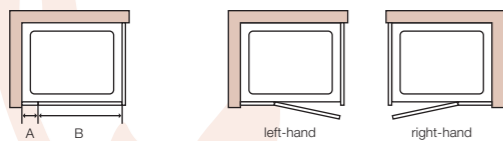

options	add to price
Bespoke dimensions	
width (min.1000 – max.1600)	+ 20%
height (max. 2000)	+ 25%
width & height	+ 30%
Special construction	+ 30%
AntiCalc glass	£198
Satin glass	+ 20%

italia

vittoria

Height: 1950mm

Prices based on clear glass. All measurements are in millimetres. Please specify left-hand or right-hand hinged door.

nominal enclosure dimensions		A	B	excl. VAT	incl. VAT
door panel	adjustment				
1200	1155 – 1205	470	683	£649	£762.58
1400	1355 – 1405	670	683	£669	£786.08

options add to price

Bespoke dimensions		
width (min. 1000 – max. 1600)		+ 20%
height (max. 2000)		+ 25%
width & height		+ 30%
Special construction		+ 30%
AntiCalc glass		£198
Satin glass		+ 20%

Prices valid from 01/12/07

italia verona

Height: 1950mm

Prices based on clear glass. All measurements are in millimetres. Please specify left-hand or right-hand hinged door.

nominal enclosure dimensions						
door/side panel	door adjustment†	side panel adjustment	A	B	excl. VAT	incl. VAT
1200 × 700	1155 – 1205	675 – 700	470	683	£979	£1,150.33
1200 × 750	1155 – 1205	725 – 750	470	683	£984	£1,156.20
1200 × 800	1155 – 1205	775 – 800	470	683	£989	£1,162.08
1200 × 900	1155 – 1205	875 – 900	470	683	£999	£1,173.83
1400 × 800	1355 – 1405	775 – 800	670	683	£1,009	£1,185.58
1400 × 900	1355 – 1405	875 – 900	670	683	£1,019	£1,197.33
1400 × 1000*	1355 – 1405	975 – 1000	670	683	£1,029	£1,209.08