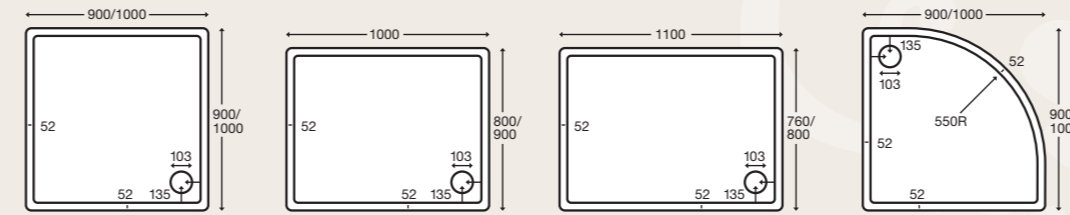

acrylic-capped stone resin dimensions

All trays are available with upstands, ask your retailer for further details. Standard height – 80mm (excluding panel) (all waste positions approximate depending on installation). See opposite for prices. All dimensions in millimetres.