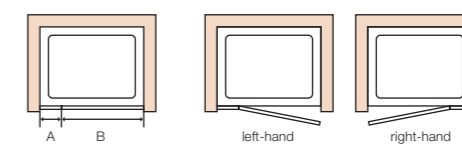

Bespoke dimensions	
width (min. 400 – max. 1200)	+ 20%
height (max. 2000)	+ 25%
width & height	+ 30%
Special construction	+ 30%
AntiCalc glass	£205
Satin glass	+ 20%

Prices valid from 01/12/07

italia caldoro

Height: 1950mm

Prices based on clear glass. All measurements are in millimetres. Please specify left-hand or right-hand hinged door.

nominal enclosure dimensions		A	B	C	excl. VAT	incl. VAT
door panel	adjustment					
1200	1160 – 1205	170	583	425	£744	£874.20
1400	1360 – 1405	170	583	625	£764	£897.70

options	add to price
Bespoke dimensions	
width (min.1000 – max.1600)	+ 20%
height (max. 2000)	+ 25%
width & height	+ 30%
Special construction	+ 30%
AntiCalc glass	£198
Satin glass	+ 20%

italia

vittoria

Height: 1950mm