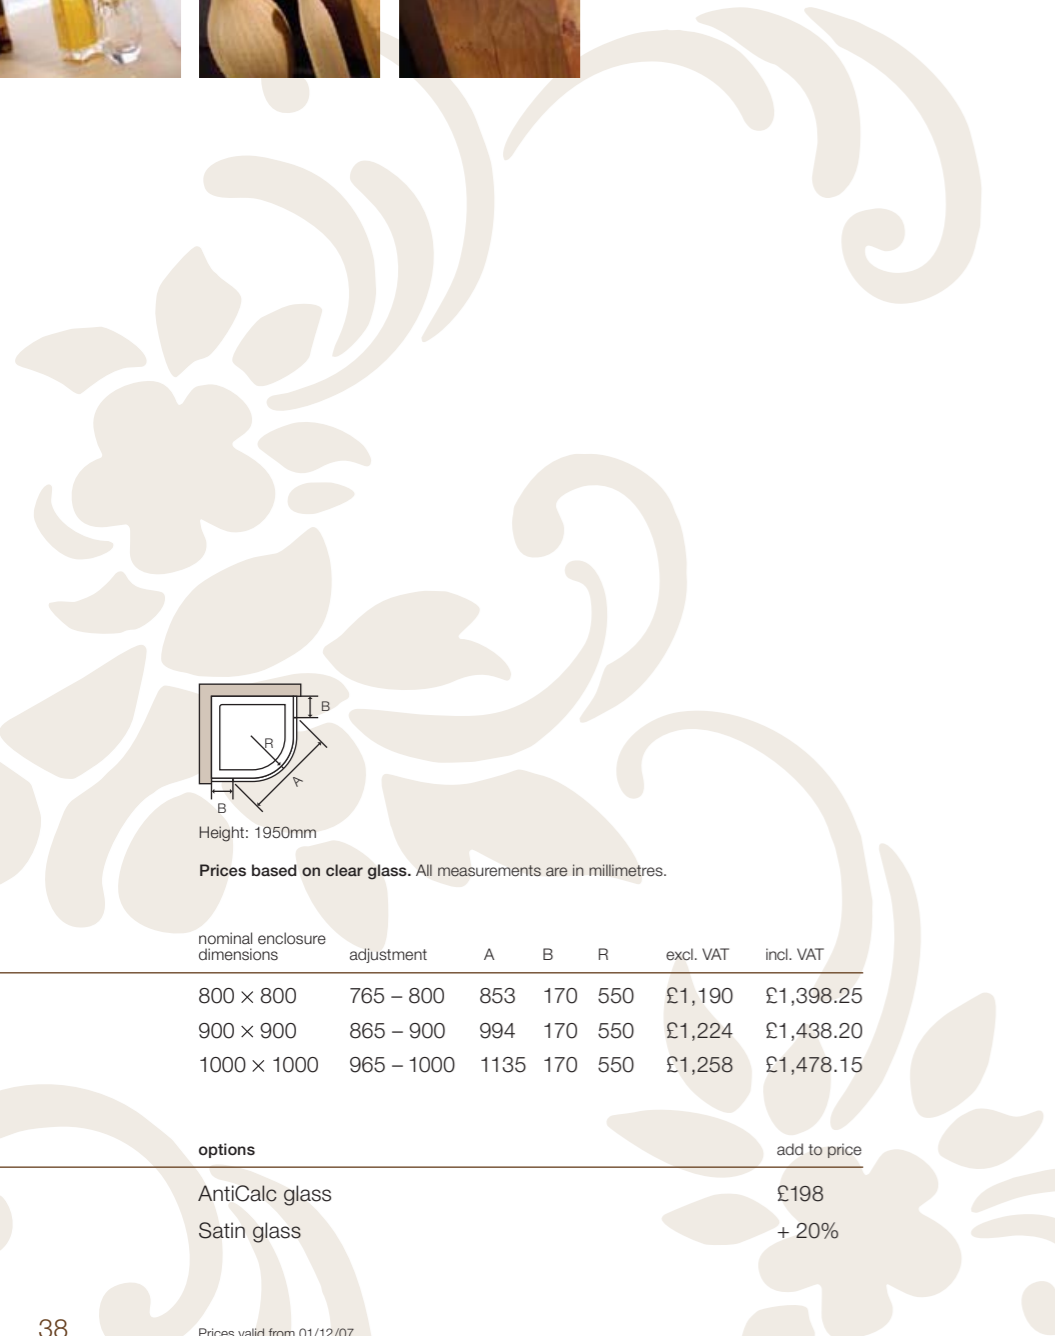

Height: 1950mm

Prices based on clear glass. All measurements are in millimetres. Please specify left-hand or right-hand hinged door.

nominal enclosure dimensions door/side panel	adjustment	A	B	excl. VAT	incl. VAT
750 × 750	715 – 750	782	170	£1,214	£1,426.45
800 × 800	765 – 800	853	170	£1,232	£1,447.60
900 × 900	865 – 900	994	170	£1,268	£1,489.90
1000 × 1000	965 – 1000	1135	170	£1,306	£1,534.55

options

add to price

Bespoke dimensions

width (min. 400 – max. 1200)	+ 20%
height (max. 2000)	+ 25%
width & height	+ 30%
Special construction	+ 30%
AntiCalc glass	£198
Satin glass	+ 20%

Prices valid from 01/12/07

italia roma

Height: 1950mm
Available in clear glass only. All measurements are in millimetres.
 Please specify left-hand or right-hand hinged door.

nominal tray size		side panel adjustment	A	B	C	R	excl. VAT	incl. VAT
door/side panel	door adjustment							
900 x 900	875 - 900	-	745	336	336	550	£1,020	£1,198.50
1000 x 1000	975 - 1000	-	745	436	436	550	£1,072	£1,259.60
900 x 800	875 - 900	775 - 800	745	336	236	550	£1,003	£1,178.53
1000 x 800	975 - 1000	775 - 800	745	436	236	550	£1,030	£1,210.25

options	add to price
Bespoke dimensions	
width (min. 400 - max. 1200)	+ 20%
height	on request
width & height	on request
Special construction	+ 40% - 60%
AntiCalc glass	£198

italia siena

Height: 1950mm

Prices based on clear glass. All measurements are in millimetres.