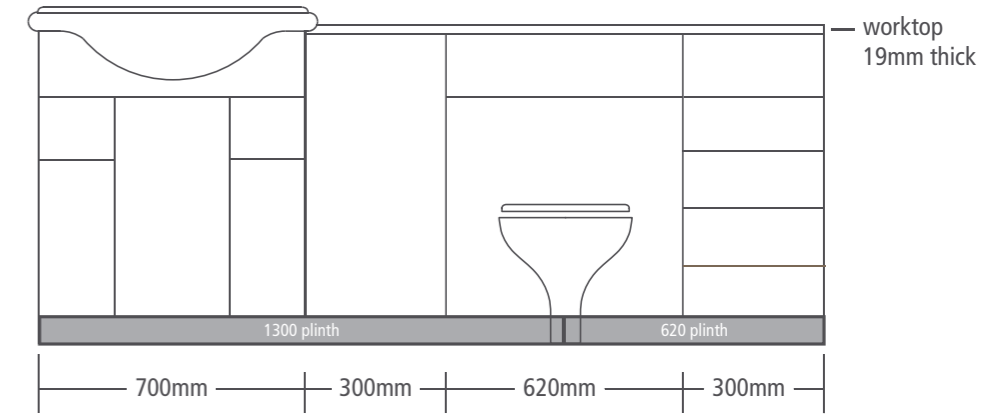

STANDARD BASE UNITS USING THE LINX SYSTEM

The Linx System is available in a gloss white finish and allows our popular 700mm, 800mm and 1000mm base units to be incorporated into runs of furniture alongside floorstanding storage units and our back to wall WC units. The 19mm thick laminate worktops are supplied with pre-finished edges in 506mm, 624mm and 1224mm lengths. The continuous plinths come in 920mm, 1000mm, 1100mm, 1300mm, 1540mm and 1600mm lengths.

When installing a fitted run of furniture which includes a back to wall WC base unit, two plinths may be required but the joint can be concealed behind the pan. All furniture units are supplied with a plinth.

Please see the diagram for an explanation of how to assess the required plinth length. Many other configurations are possible, including corner installations by utilising the separately available infill panels.

When planning your installation, pipework runs are an essential consideration.