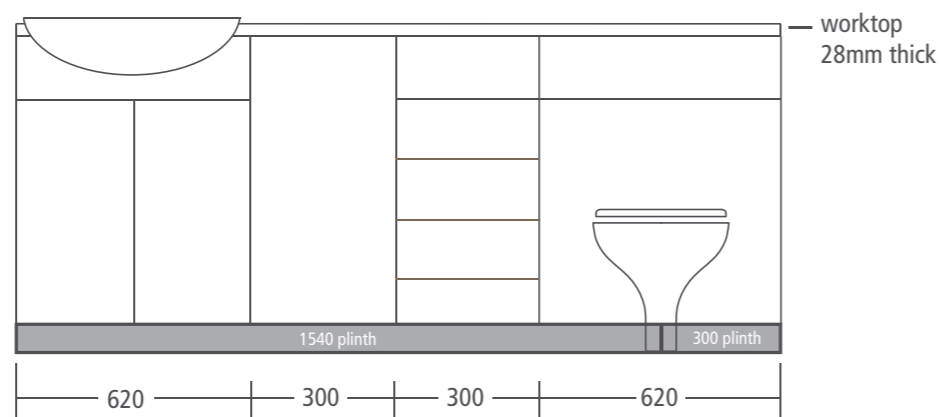

SEMI-COUNTERTOP BASE UNIT USING THE LINX SYSTEM

The semi-countertop base unit comes in a gloss white finish and is used in exactly the same way as the standard base units, alongside the various floorstanding storage items.

Infill panels, worktop options and continuous plinths complete the look.

The 28mm thick laminate worktops are supplied with pre-finished edges in 506mm, 626mm, 1246mm, 1546mm and 1846mm lengths.

The continuous plinths come in 920mm, 1000mm, 1100mm, 1300mm, 1540mm and 1600mm lengths.

When installing a fitted run of furniture which includes a back to wall WC base unit, two plinths may be required but the joint can be concealed behind the pan. All furniture units are supplied with a plinth.

Please see the diagram for an explanation of how to assess the required plinth length. Many other configurations are possible, including corner installations by utilising the separately available infill panels.

When planning your installation, pipework runs are an essential consideration.