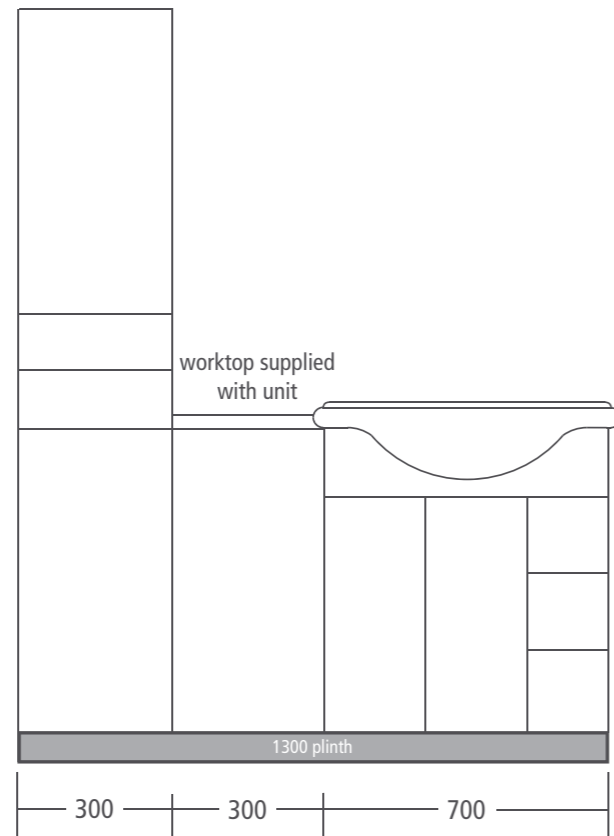

STANDARD BASE UNITS USING THE LINX SYSTEM

The Linx System is available in gloss white, oak finish and beech finish and it allows 700mm, 800mm and 1000mm base unit to be incorporated into runs of furniture alongside floorstanding storage units and our back to wall WC units.

The 19mm thick laminate worktops are supplied with pre-finished edges in 506mm, 624mm and 1224mm lengths.

The continuous plinths come in 620mm, 920mm, 1000mm, 1100mm, 1300mm, 1540mm and 1600mm lengths.

When installing a fitted run of furniture which includes a back to wall WC base unit, two plinths may be required but the joint can be concealed behind the pan.

Please see the diagram for an explanation of how to assess the required plinth length. Many other configurations are possible, including corner installations by utilising the separately available infill panels.

When planning your installation, pipework runs are an essential consideration.