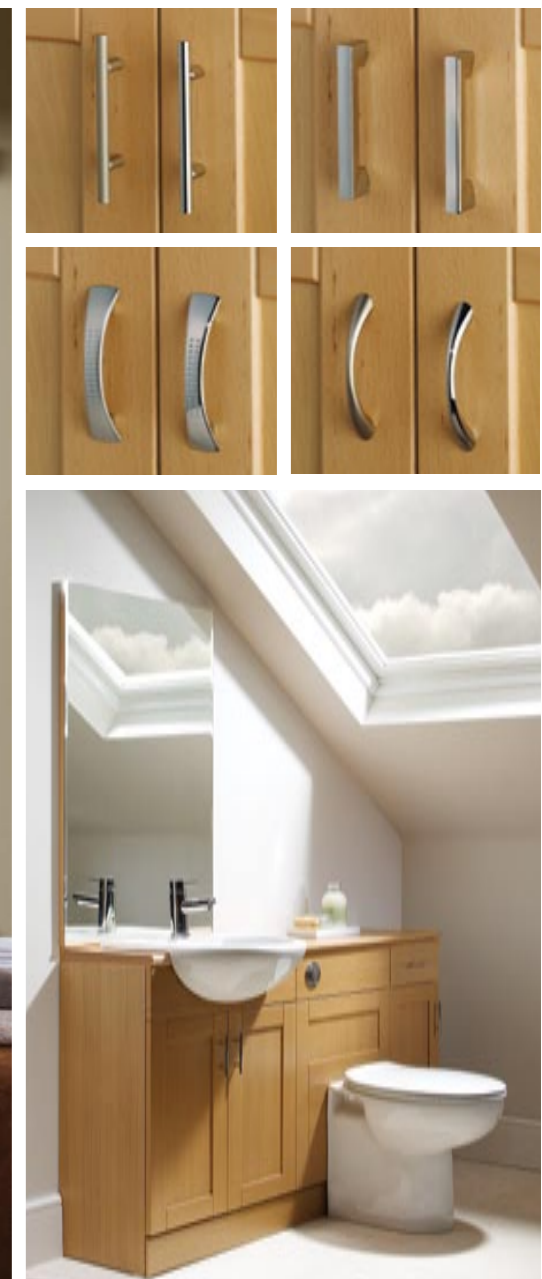

Worktop options

Skillfully constructed laminate worktops are available in four finishes: white, oak, beech and black granite, to complement or contrast with your choice of New England furniture. There are a number of worktop sizes available to suit your installation. Please note, if you decide to use a standard vanity base unit you must select the 19mm slimline worktops. Should you opt for the semi-countertop base unit, you must use the 28mm worktop.

Infill panels, plinths & cistern access hatch

The infill panel, 300mm (w) x 820mm (h), provides the flexibility to design the layout you desire. For a fitted look using the Linx System, various plinth lengths are available. Plinths and infill panels can be cut down to size to suit the plan you have chosen for your bathroom. A matching cistern access hatch is available in all finishes for use with back to wall WC furniture.

Handles

There are four different handle styles each available in either satin chrome or chrome finish. Simply specify the style and number of door handles you require, remembering to allow for drawer handles when ordering.

Brassware

Our collection of designer taps perfectly complements your Roper Rhodes bathroom furniture. Please refer to our Taps & Accessories brochure and make your selection.

New England basin