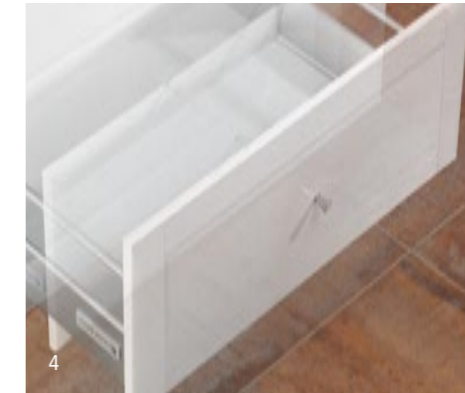

3. Soft-close door detail
  Concealed soft-close hydraulic hinge technology for a smooth closing action.

4. Deep self-close drawer detail
  Large deep drawers have a controlled and quiet closure. In addition to this, there is a useful enhancement feature, which enables you to perfectly align the drawer.

5. CFL door detail
  FIRA – the Furniture Industry Research Association is an independent testing and research body. The New England range has been awarded with FIRA's prestigious Innovation Award on the beech and oak finish CFL doors and fascias. Innovative CFL technology is specifically developed for use in bathroom conditions.

6. Oak finish 800mm self-close drawer base unit nvb8nodd £452.38
  Eden 860mm basin edbt860w £194.30
  Oak finish 800mm mirror, shelf, cupboard & canopy nmc800no £391.35
  Oak finish 620mm back to wall WC base unit (pan not supplied, worktop to be ordered separately) n79btwno £246.11