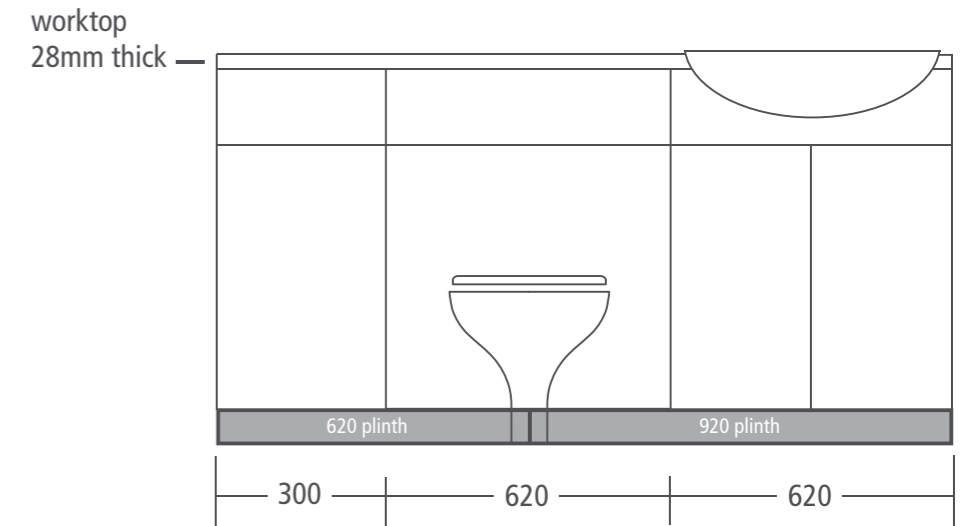

SEMI-COUNTERTOP BASE UNIT USING THE LINX SYSTEM

The semi-countertop base unit comes in gloss white, oak and beech finishes. It is used in exactly the same way as the standard base units, alongside various floorstanding storage units. Infill panels, worktop options and continuous plinths complete the look. The 28mm thick laminate worktops are supplied with pre-finished edges in 506mm, 626mm, 1246mm, 1546mm and 1846mm lengths. The continuous plinths come in 620mm, 920mm, 1000mm, 1100mm, 1300mm, 1540mm and 1600mm lengths. When installing a fitted run of furniture which includes a back to wall WC base unit, two plinths may be required but the joint can be concealed behind the pan. Please see the diagram opposite for an explanation of how to assess the required plinth length. Many other configurations are possible, including corner installations by utilising the separately available infill panels. When planning your installation, pipework runs are an essential consideration.