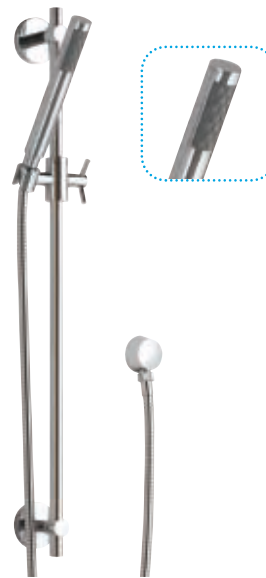

Slenda Slider Rail Kit £105.00
A3210 Chrome
suitable for use with FR304 Flow Regulator