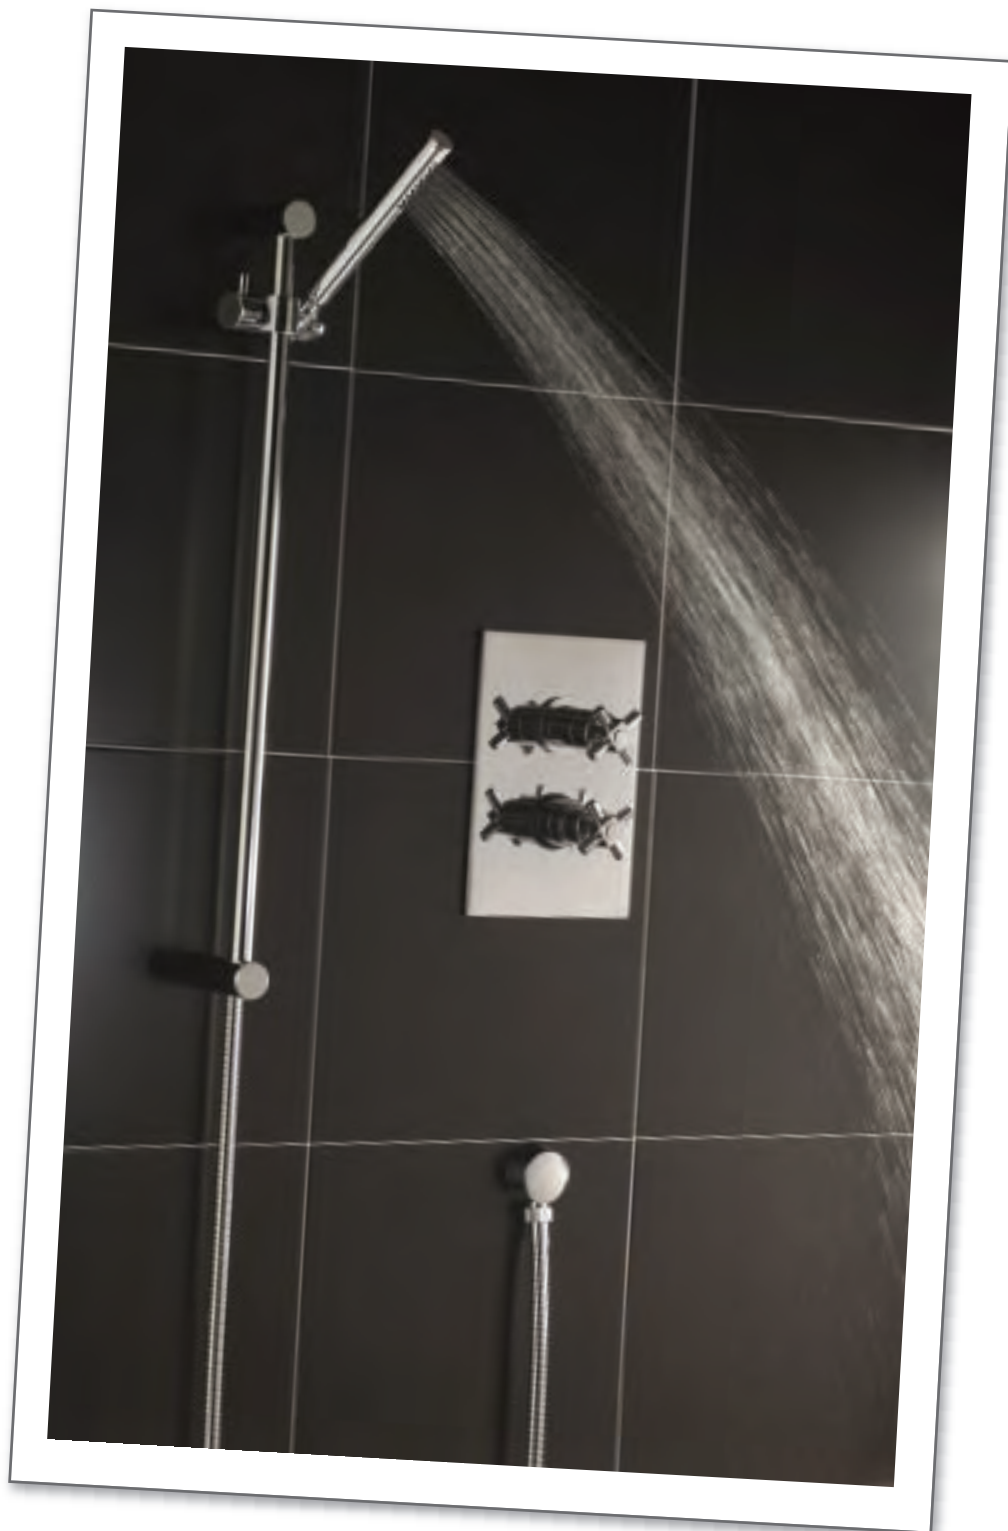

# titan

**Minimalist Slider Rail Kit £118.00**  
with pencil handset  
**A3214 Chrome**  
*suitable for use with FR304 Flow Regulator*

**Concealed 3/4" Thermostatic Twin Shower Valve with Square Plate £213.85**  
**A3054 Chrome Valve £196.00**  
**PM371 Chrome Handles £17.85**