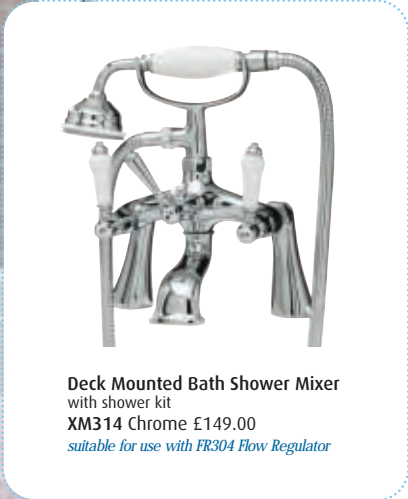

TRADITIONAL

bloomsbury

Deck Mounted Bath Shower Mixer
with shower kit
XM314 Chrome £149.00
suitable for use with FR304 Flow Regulator