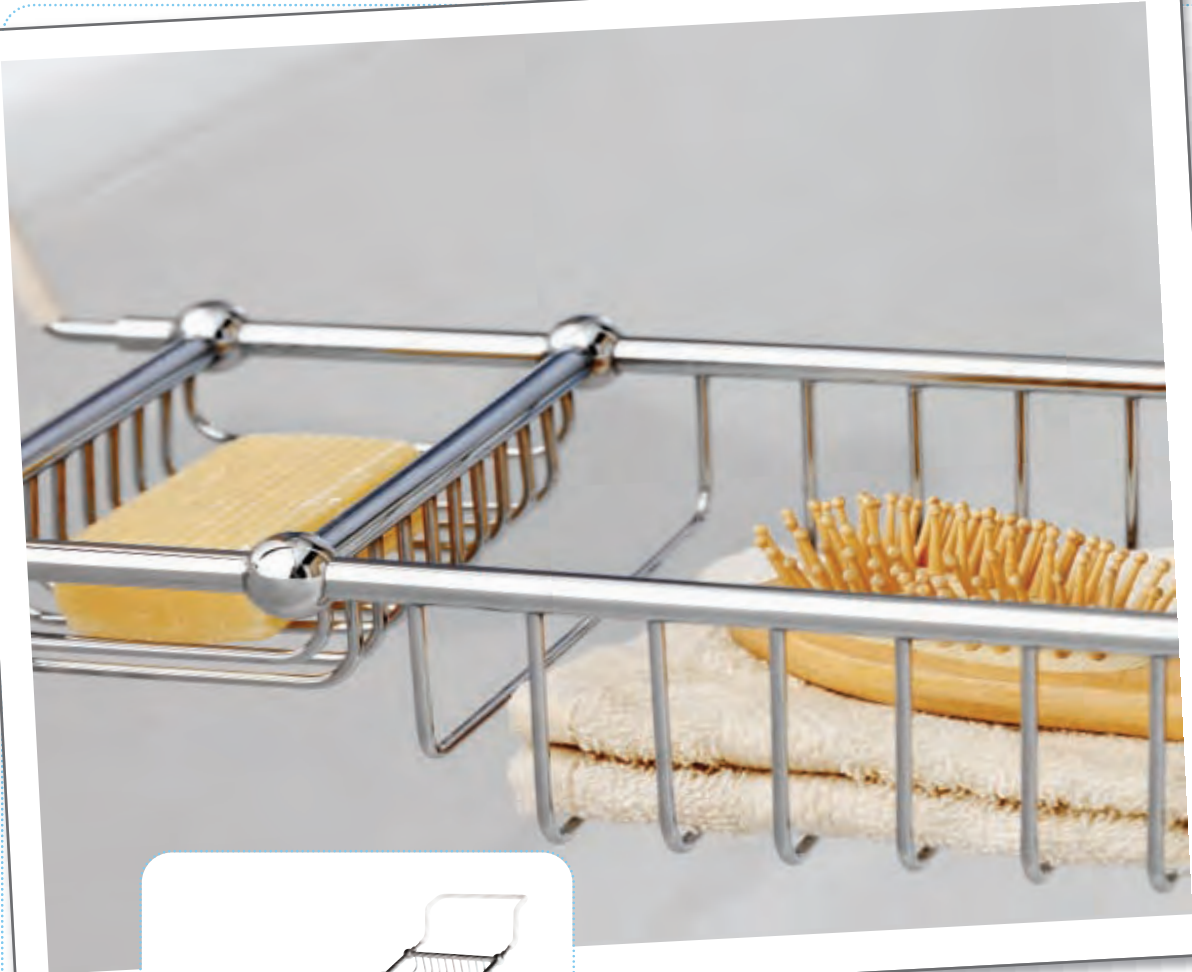

Single Towel Rail £22.75  
LH306 Chrome

Gallery Shelf £48.05  
LH305 Chrome

Towel Ring £13.40  
LH302 Chrome

Adjustable Bath Rack £93.50  
LH314 Chrome

Toilet Roll Holder £23.05  
dog bone  
LH301 Chrome

Double Robe Hook £12.15  
LH311 Chrome